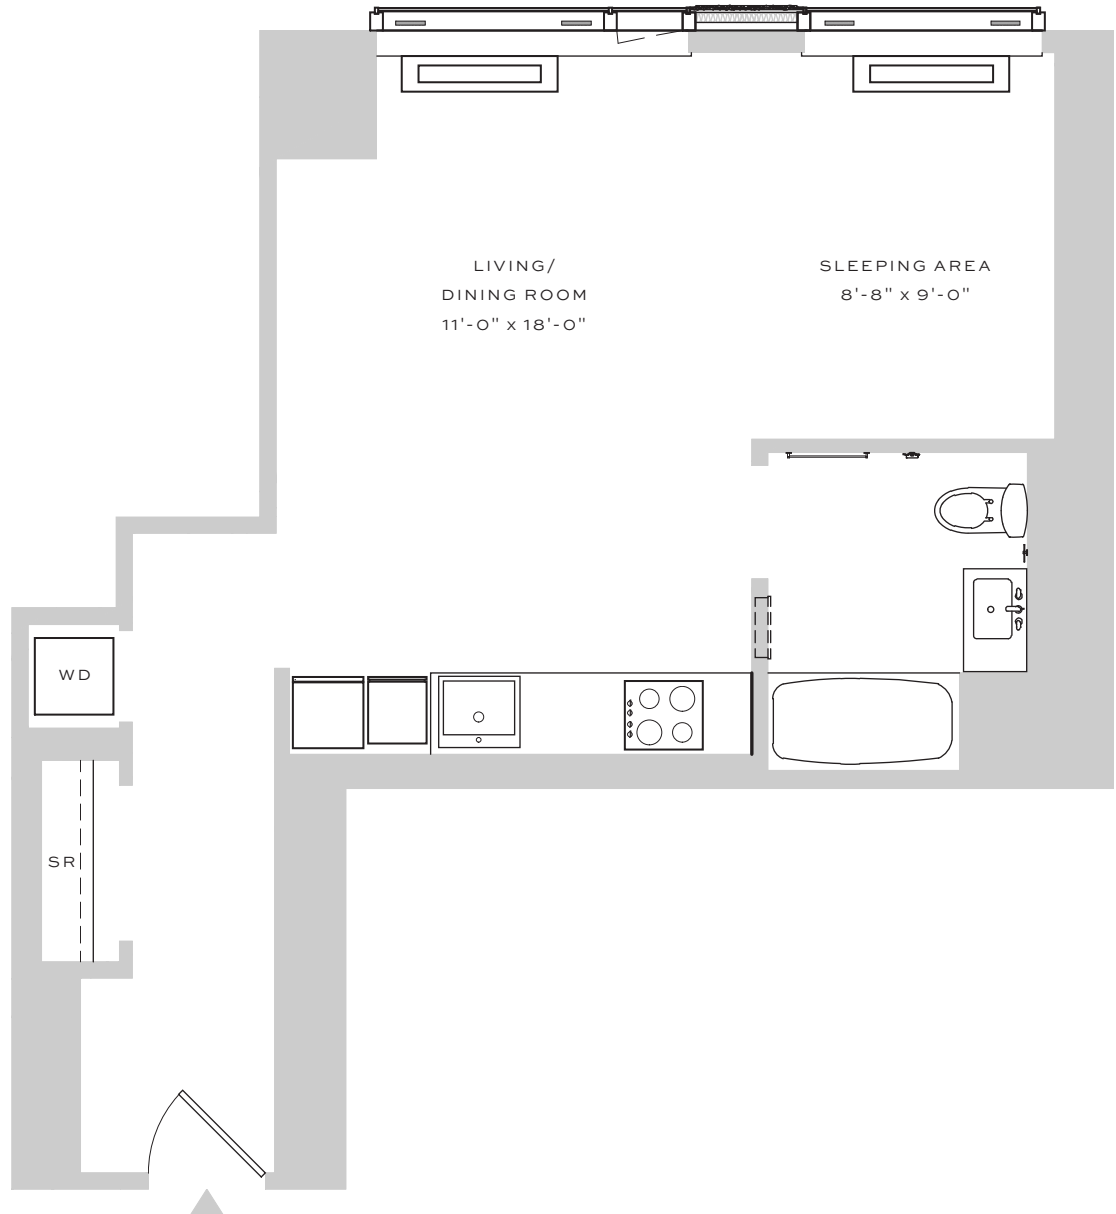

CITY TOWER

BROOKLYN

RESIDENCE A

FLOORS 20-42

STUDIO | 1 BATHROOM

HOME INTERIORS

APARTMENT

5" WOOD PLANK FLOORING

TRACK LIGHTING

PANTRY

BATHROOM

WHITE QUARTZ COUNTER TOPS

TAUPE LINEN PORCELAIN FLOORING

MOSAIC TILE FEATURE WALL

KOHLER FIXTURES

CUSTOM SHELVING STORAGE

DATE

RENT / UNIT

AGENT

ALL DIMENSIONS ARE APPROXIMATE AND SUBJECT TO CONSTRUCTION VARIANCES. PLANS AND DIMENSIONS MAY CONTAIN MINOR VARIATIONS FROM FLOOR TO FLOOR.