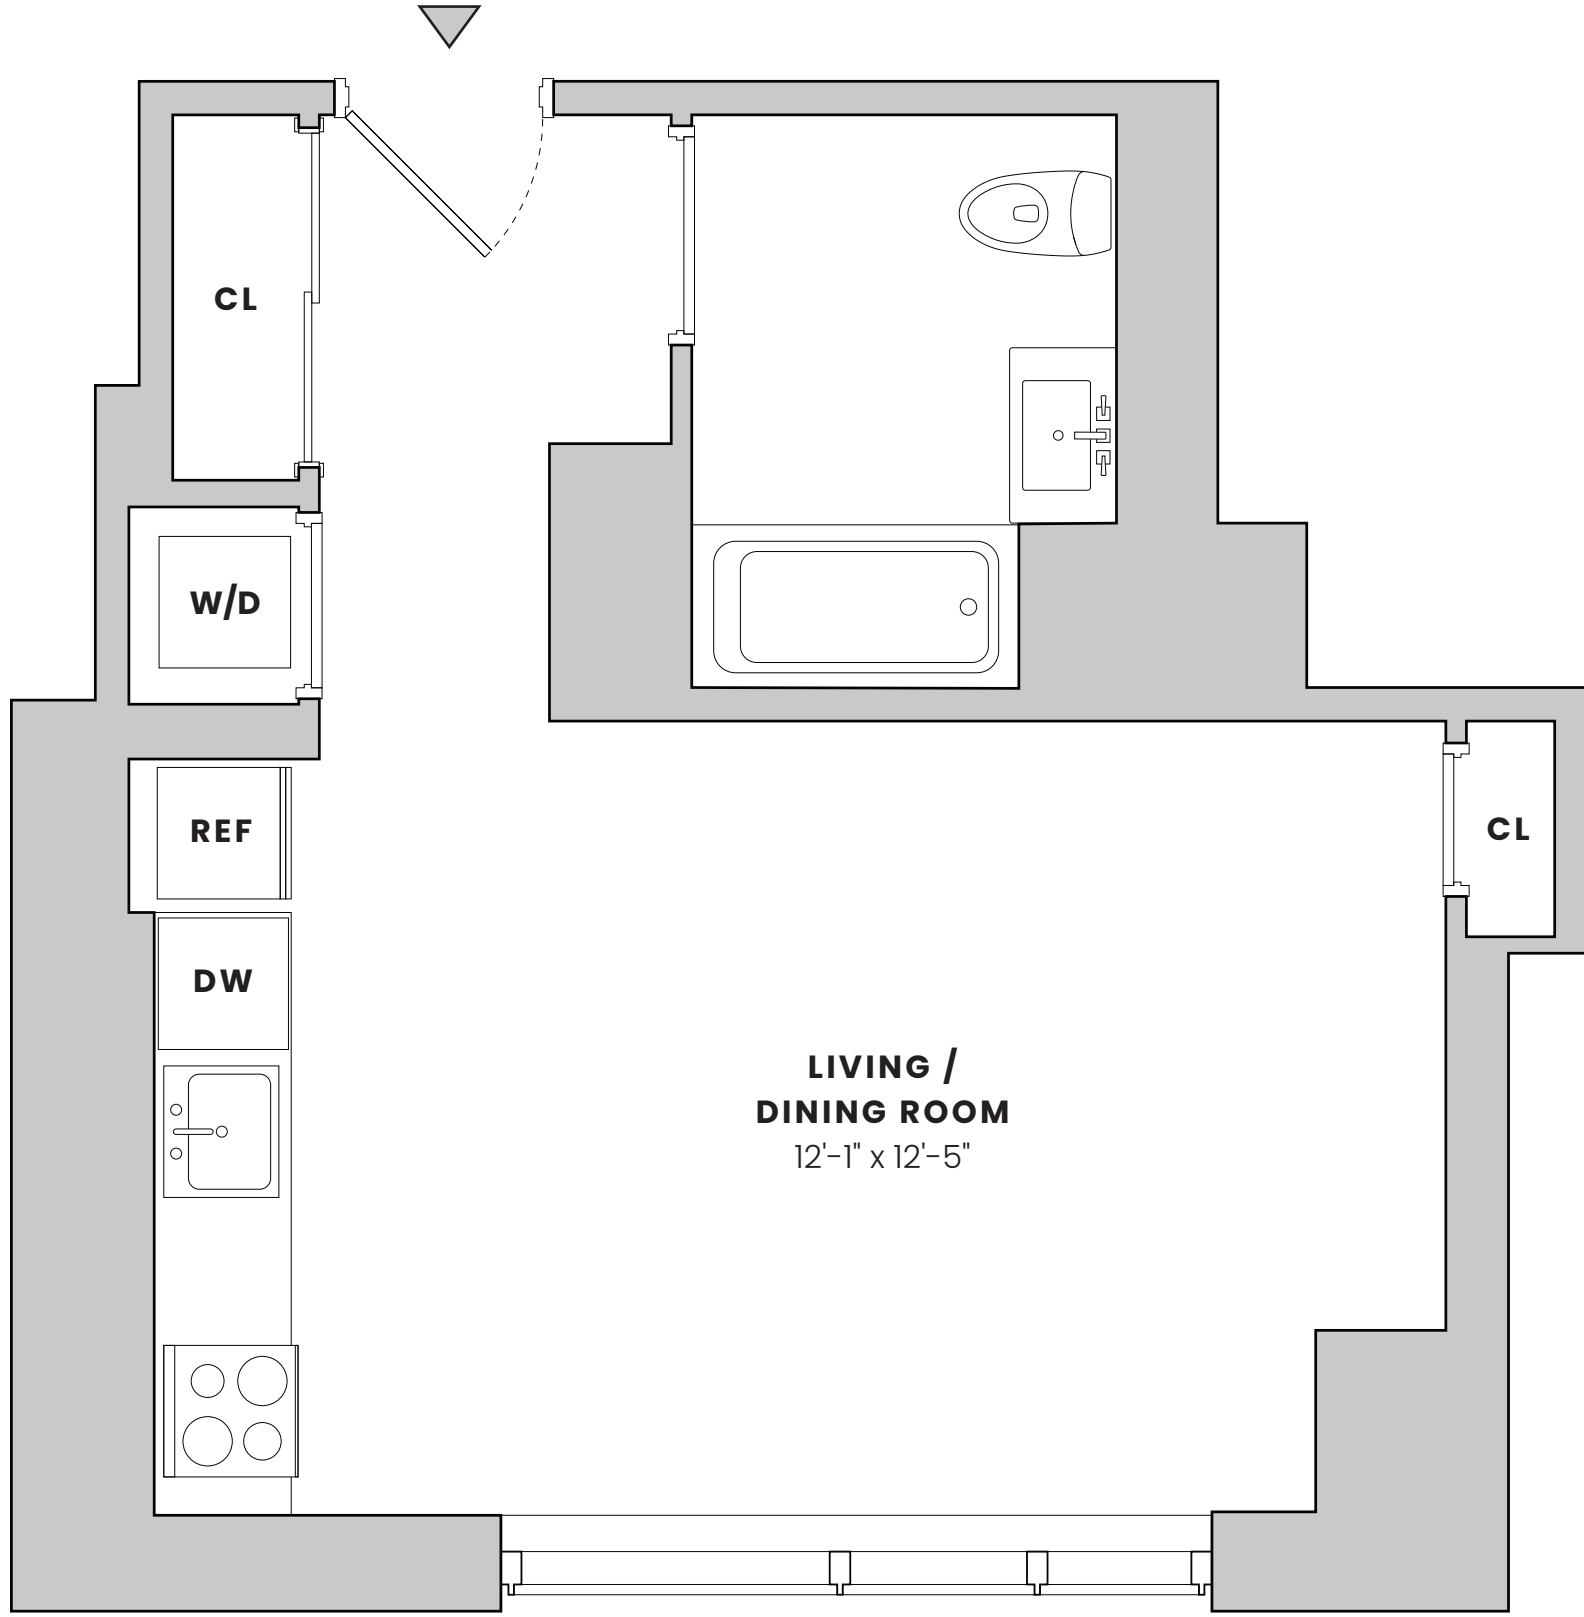

FLOORS 28-30
STUDIO
1 BATHROOM

All information regarding the floor plan is from sources deemed reliable. However, the brodsky organization cannot assure its accuracy and bears no responsibility for any errors, omissions or misstatements. The plan is for approximate informational purposes only and should be used as such by the prospective renter. All dimensions are approximate and should be re-measured by the prospective renter for absolute accuracy.