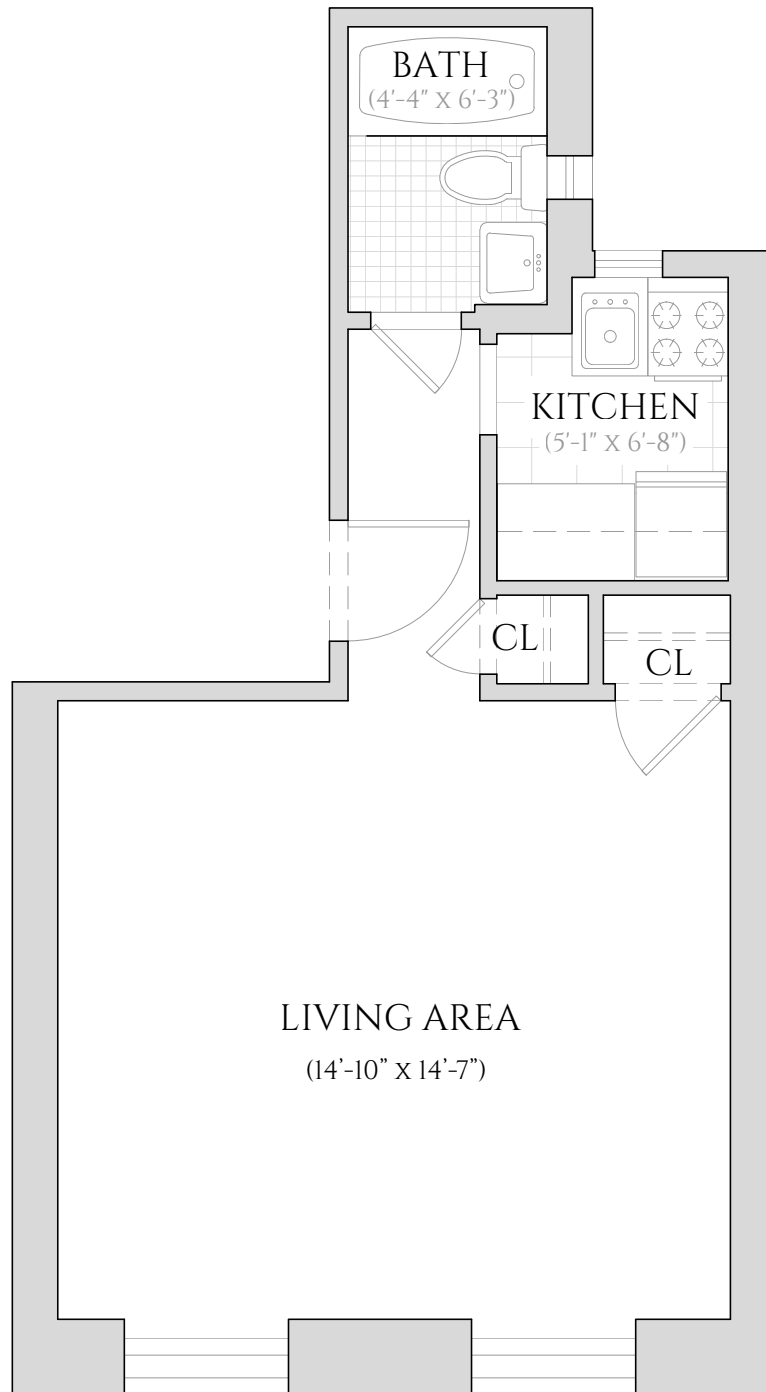

80 1/2 JANE STREET

NEW YORK, NY 10014

UNIT 4A

STUDIO | ONE BATHROOM
4TH FLOOR

ALL INFORMATION REGARDING THE FLOOR PLAN IS FROM SOURCES DEEMED RELIABLE. HOWEVER, THE BRODSKY ORGANIZATION CANNOT ASSURE ITS ACCURACY AND BEARS NO RESPONSIBILITY FOR ANY ERRORS, OMISSIONS OR MISSTATEMENTS. THE PLAN IS FOR APPROXIMATE INFORMATIONAL PURPOSES ONLY AND SHOULD BE USED AS SUCH BY THE PROSPECTIVE RENTER. ALL DIMENSIONS ARE APPROXIMATE AND SHOULD BE RE-MEASURED BY THE PROSPECTIVE RENTER FOR ABSOLUTE ACCURACY.

BRODSKY