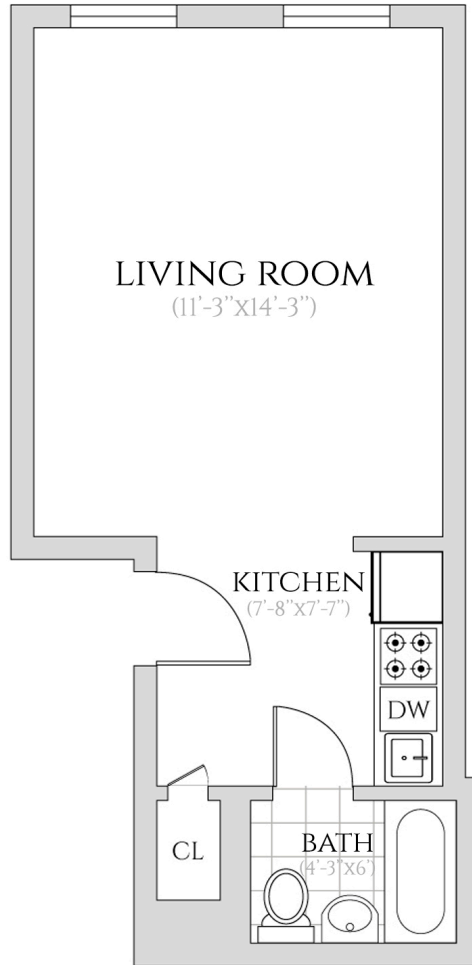

50 GREENWICH

NEW YORK, NY 10011

UNIT 2A
STUDIO | 1 BATHROOM
2ND FLOOR

ALL INFORMATION REGARDING THE FLOOR PLAN IS FROM SOURCES DEEMED RELIABLE. HOWEVER, THE BRODSKY ORGANIZATION CANNOT ASSURE ITS ACCURACY AND BEARS NO RESPONSIBILITY FOR ANY ERRORS, OMISSIONS OR MISSTATEMENTS. THE PLAN IS FOR APPROXIMATE INFORMATIONAL PURPOSES ONLY AND SHOULD BE USED AS SUCH BY THE PROSPECTIVE RENTER. ALL DIMENSIONS ARE APPROXIMATE AND SHOULD BE RE-MEASURED BY THE PROSPECTIVE RENTER FOR ABSOLUTE ACCURACY.