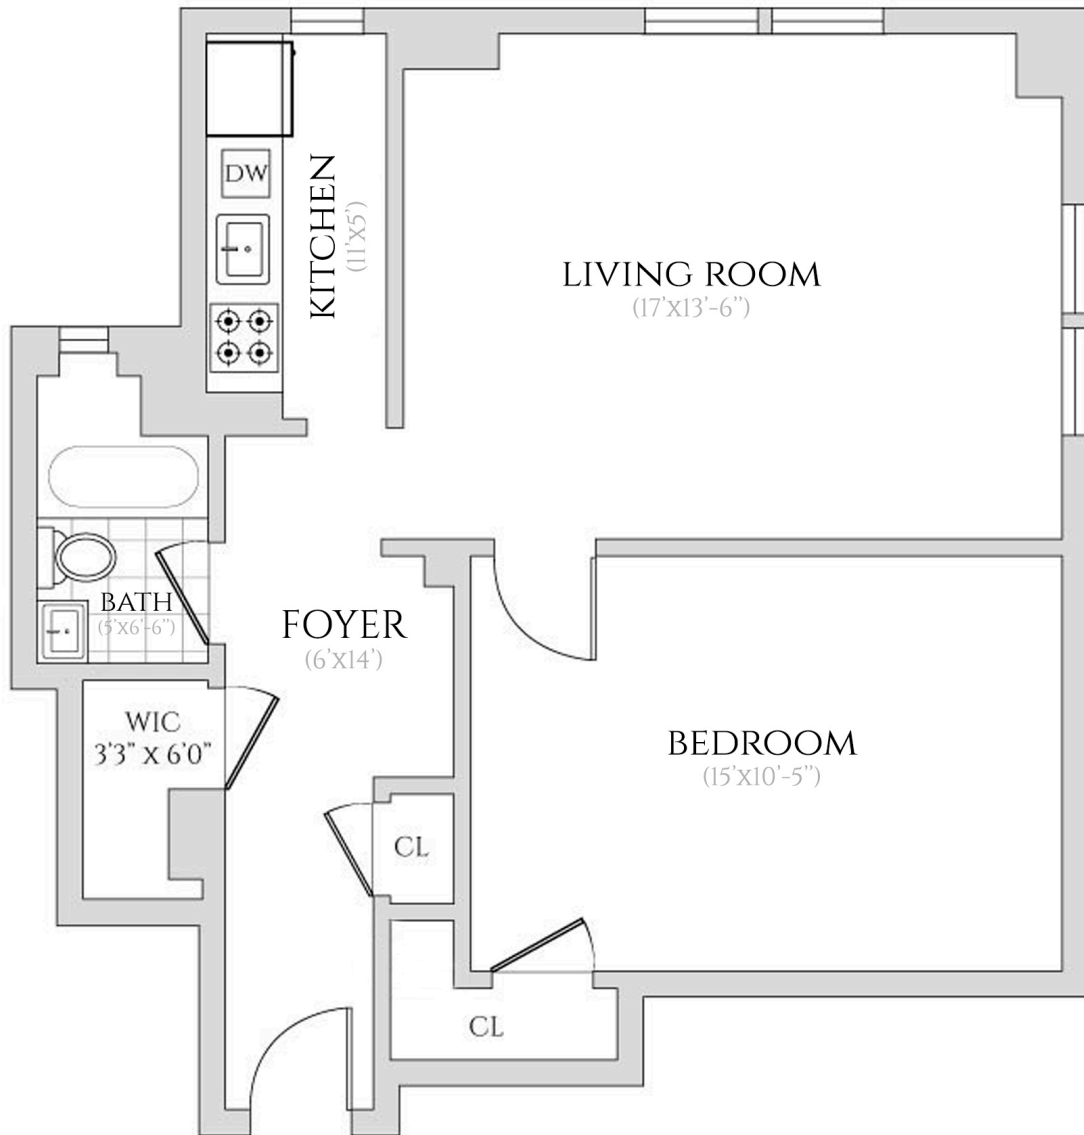

# 433 WEST 21 STREET

NEW YORK, NY 10011

## UNIT 1D

1 BEDROOM | 1 BATHROOM  
1ST FLOOR

ALL INFORMATION REGARDING THE FLOOR PLAN IS FROM SOURCES DEEMED RELIABLE. HOWEVER, THE BRODSKY ORGANIZATION CANNOT ASSURE ITS ACCURACY AND BEARS NO RESPONSIBILITY FOR ANY ERRORS, OMISSIONS OR MISSTATEMENTS. THE PLAN IS FOR APPROXIMATE INFORMATIONAL PURPOSES ONLY AND SHOULD BE USED AS SUCH BY THE PROSPECTIVE RENTER. ALL DIMENSIONS ARE APPROXIMATE AND SHOULD BE RE-MEASURED BY THE PROSPECTIVE RENTER FOR ABSOLUTE ACCURACY.