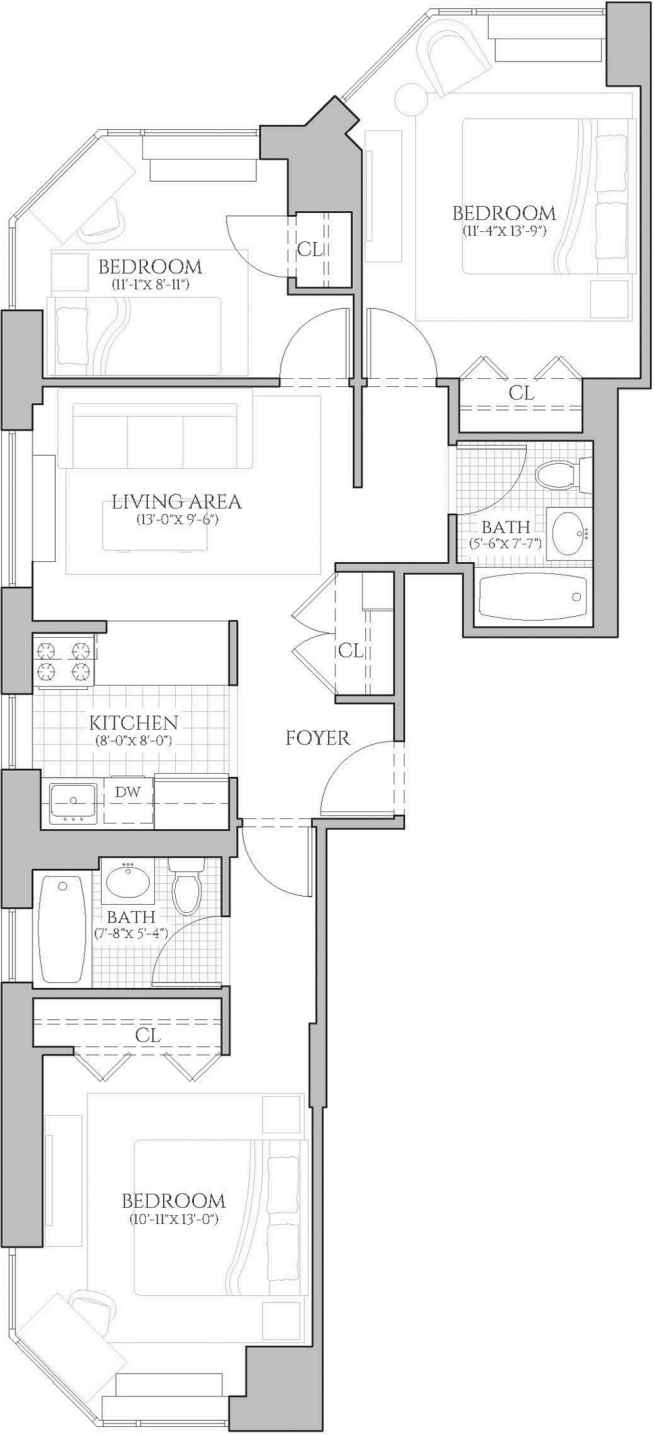

420 WEST 42ND STREET

NEW YORK, NY 10036

F - LINE

3 BEDROOM | 2 BATHROOM
26TH-40TH FLOOR

ALL INFORMATION REGARDING THE FLOOR PLAN IS FROM SOURCES DEEMED RELIABLE. HOWEVER, THE BRODSKY ORGANIZATION CANNOT ASSURE ITS ACCURACY AND BEARS NO RESPONSIBILITY FOR ANY ERRORS, OMISSIONS OR MISSTATEMENTS. THE PLAN IS FOR APPROXIMATE INFORMATIONAL PURPOSES ONLY AND SHOULD BE USED AS SUCH BY THE PROSPECTIVE RENTER. ALL DIMENSIONS ARE APPROXIMATE AND SHOULD BE RE-MEASURED BY THE PROSPECTIVE RENTER FOR ABSOLUTE ACCURACY.

BRODSKY