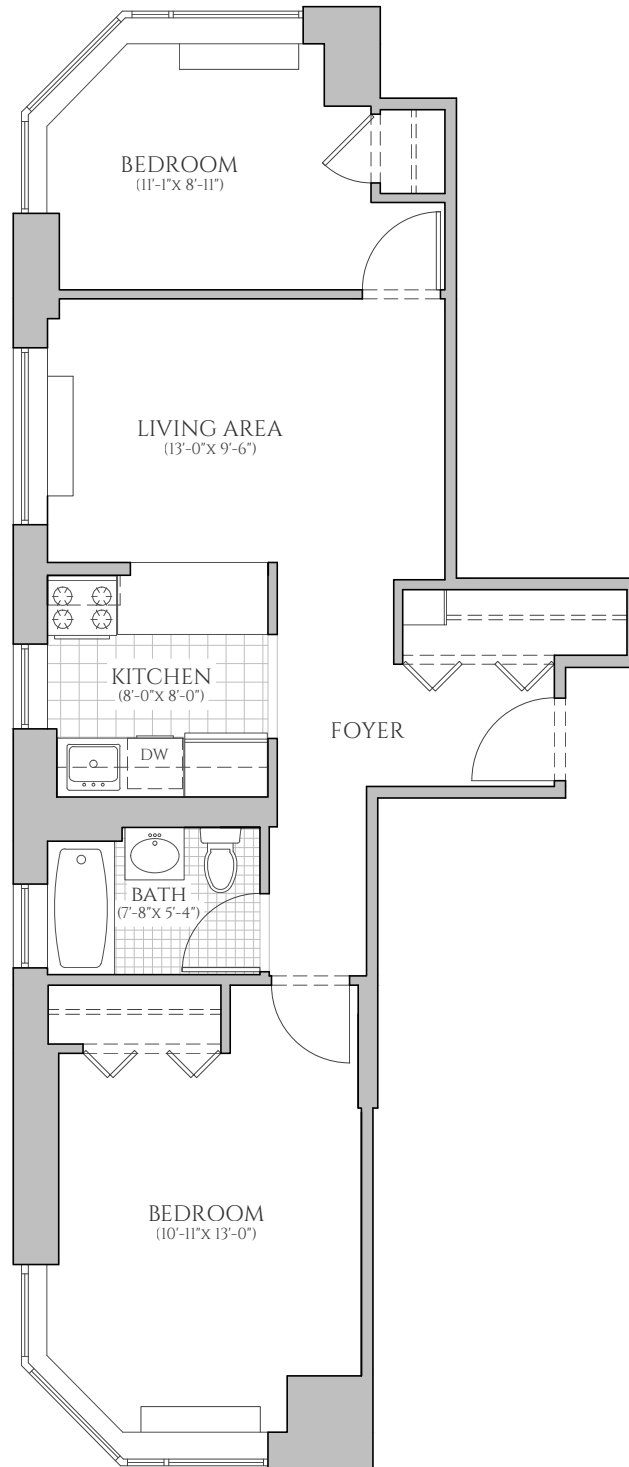

420 WEST 42 STREET

NEW YORK, NY 10036

UNIT 19F

TWO BEDROOM | ONE BATHROOM
19TH FLOOR

ALL INFORMATION REGARDING THE FLOOR PLAN IS FROM SOURCES DEEMED RELIABLE. HOWEVER, THE BRODSKY ORGANIZATION CANNOT ASSURE ITS ACCURACY AND BEARS NO RESPONSIBILITY FOR ANY ERRORS, OMISSIONS OR MISSTATEMENTS. THE PLAN IS FOR APPROXIMATE INFORMATIONAL PURPOSES ONLY AND SHOULD BE USED AS SUCH BY THE PROSPECTIVE RENTER. ALL DIMENSIONS ARE APPROXIMATE AND SHOULD BE RE-MEASURED BY THE PROSPECTIVE RENTER FOR ABSOLUTE ACCURACY.

BRODSKY