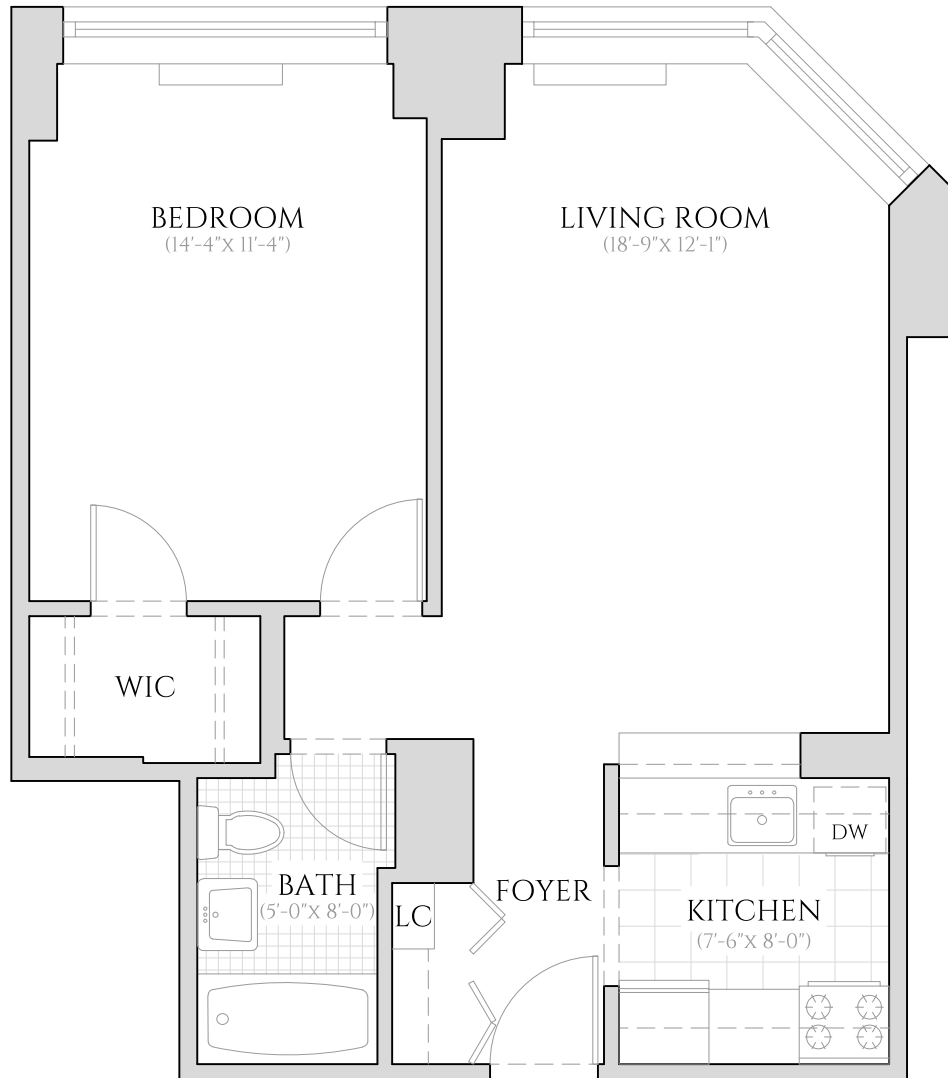

# 420 WEST 42ND STREET

NEW YORK, NY 10036

## UNIT C

ONE BEDROOM | ONE BATHROOM  
26TH FLOOR - 40TH FLOOR

ALL INFORMATION REGARDING THE FLOOR PLAN IS FROM SOURCES DEEMED RELIABLE. HOWEVER, THE BRODSKY ORGANIZATION CANNOT ASSURE ITS ACCURACY AND BEARS NO RESPONSIBILITY FOR ANY ERRORS, OMISSIONS OR MISSTATEMENTS. THE PLAN IS FOR APPROXIMATE INFORMATIONAL PURPOSES ONLY AND SHOULD BE USED AS SUCH BY THE PROSPECTIVE RENTER. ALL DIMENSIONS ARE APPROXIMATE AND SHOULD BE RE-MEASURED BY THE PROSPECTIVE RENTER FOR ABSOLUTE ACCURACY.