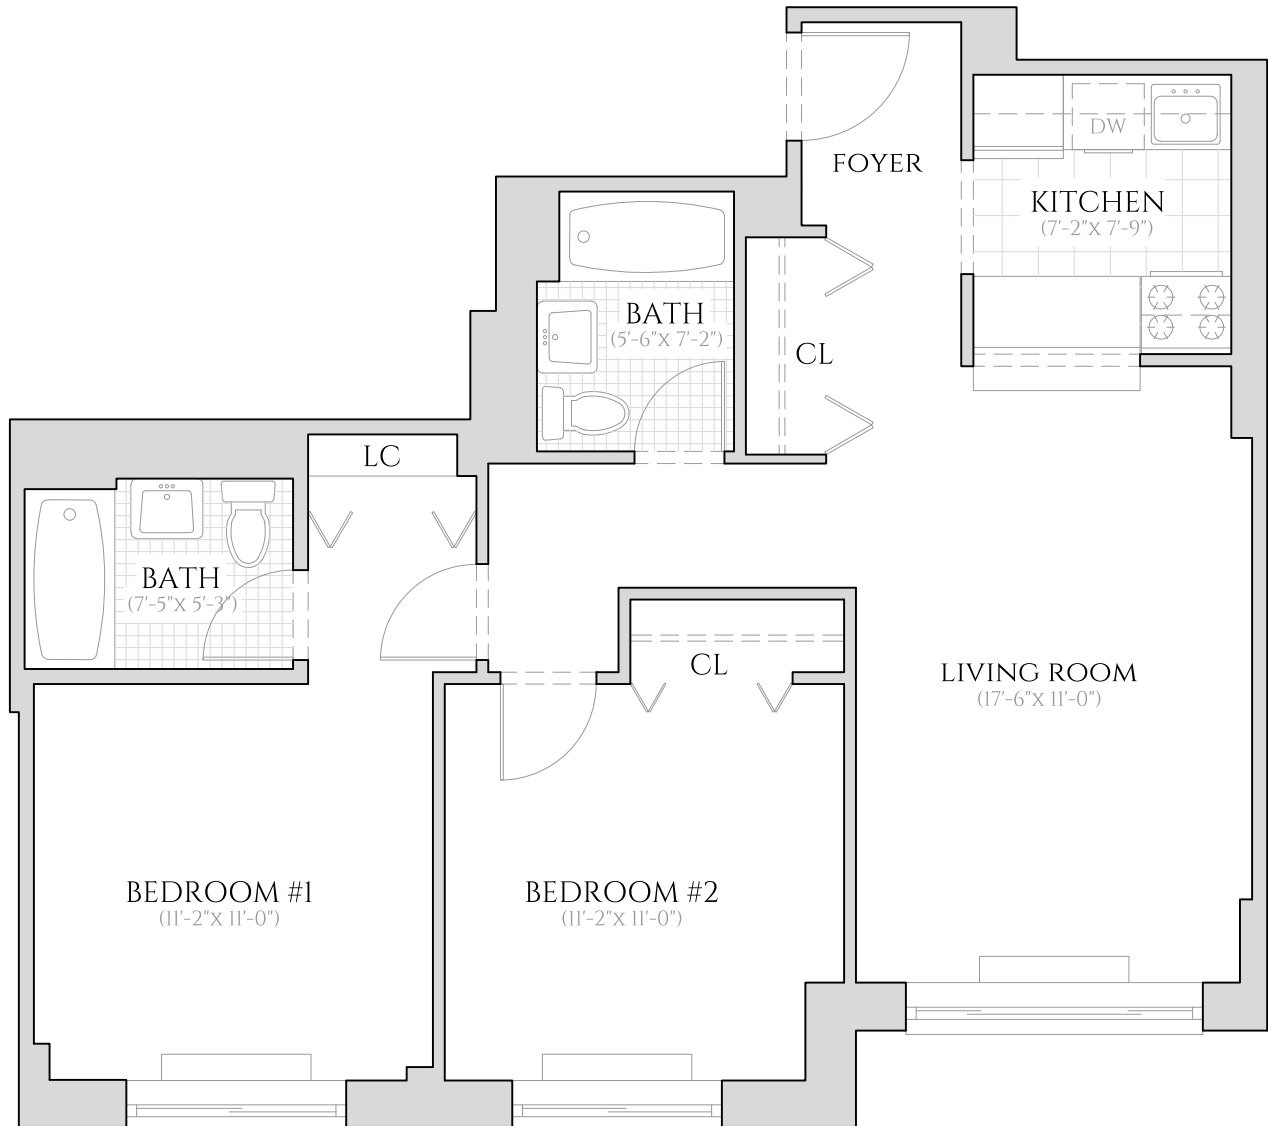

360 WEST 43RD STREET

NEW YORK, NY 10036

NORTH TOWER - UNIT C

TWO BEDROOM | TWO BATHROOM
9TH FLOOR

ALL INFORMATION REGARDING THE FLOOR PLAN IS FROM SOURCES DEEMED RELIABLE. HOWEVER, THE BRODSKY ORGANIZATION CANNOT ASSURE ITS ACCURACY AND BEARS NO RESPONSIBILITY FOR ANY ERRORS, OMISSIONS OR MISSTATEMENTS. THE PLAN IS FOR APPROXIMATE INFORMATIONAL PURPOSES ONLY AND SHOULD BE USED AS SUCH BY THE PROSPECTIVE RENTER. ALL DIMENSIONS ARE APPROXIMATE AND SHOULD BE RE-MEASURED BY THE PROSPECTIVE RENTER FOR ABSOLUTE ACCURACY.