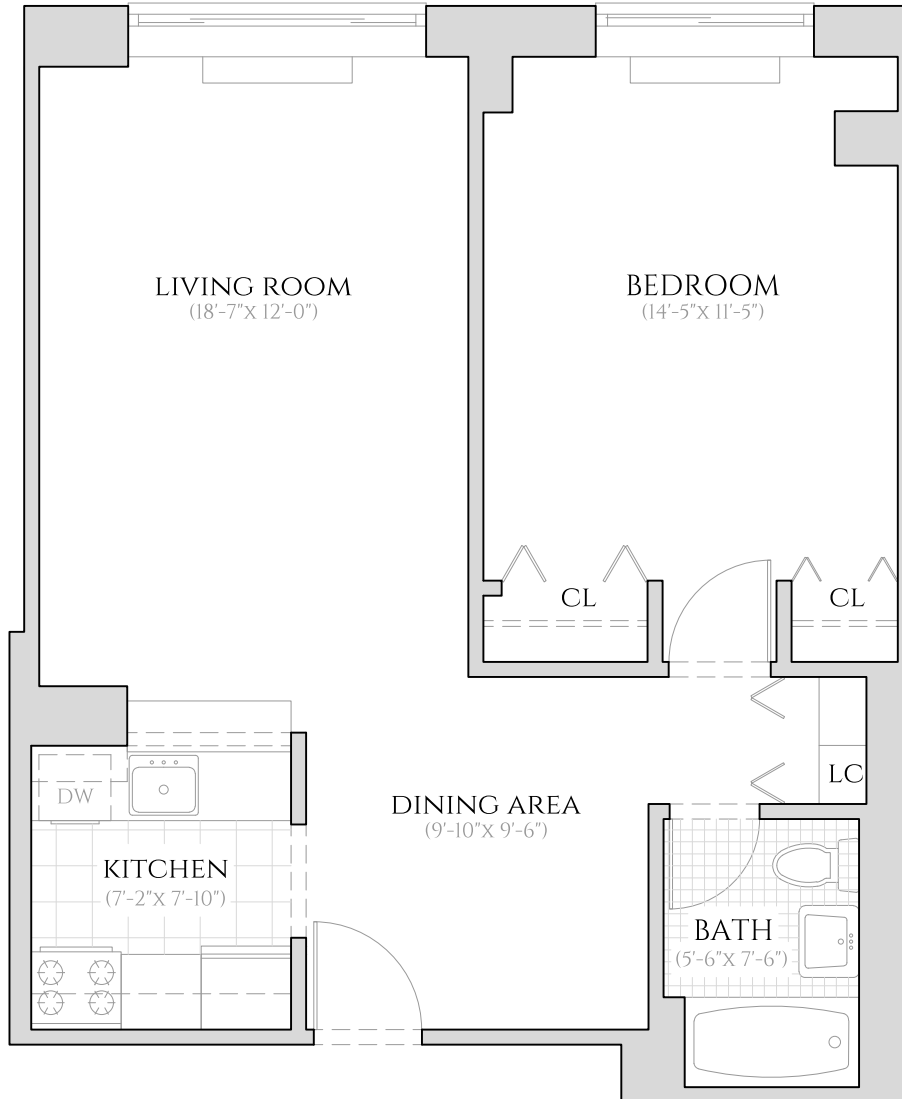

360 WEST 43RD STREET

NEW YORK, NY 10036

NORTH TOWER - UNIT D

ONE BEDROOM | ONE BATHROOM
2ND FLOOR - 7TH FLOOR

ALL INFORMATION REGARDING THE FLOOR PLAN IS FROM SOURCES DEEMED RELIABLE. HOWEVER, THE BRODSKY ORGANIZATION CANNOT ASSURE ITS ACCURACY AND BEARS NO RESPONSIBILITY FOR ANY ERRORS, OMISSIONS OR MISSTATEMENTS. THE PLAN IS FOR APPROXIMATE INFORMATIONAL PURPOSES ONLY AND SHOULD BE USED AS SUCH BY THE PROSPECTIVE RENTER. ALL DIMENSIONS ARE APPROXIMATE AND SHOULD BE RE-MEASURED BY THE PROSPECTIVE RENTER FOR ABSOLUTE ACCURACY.