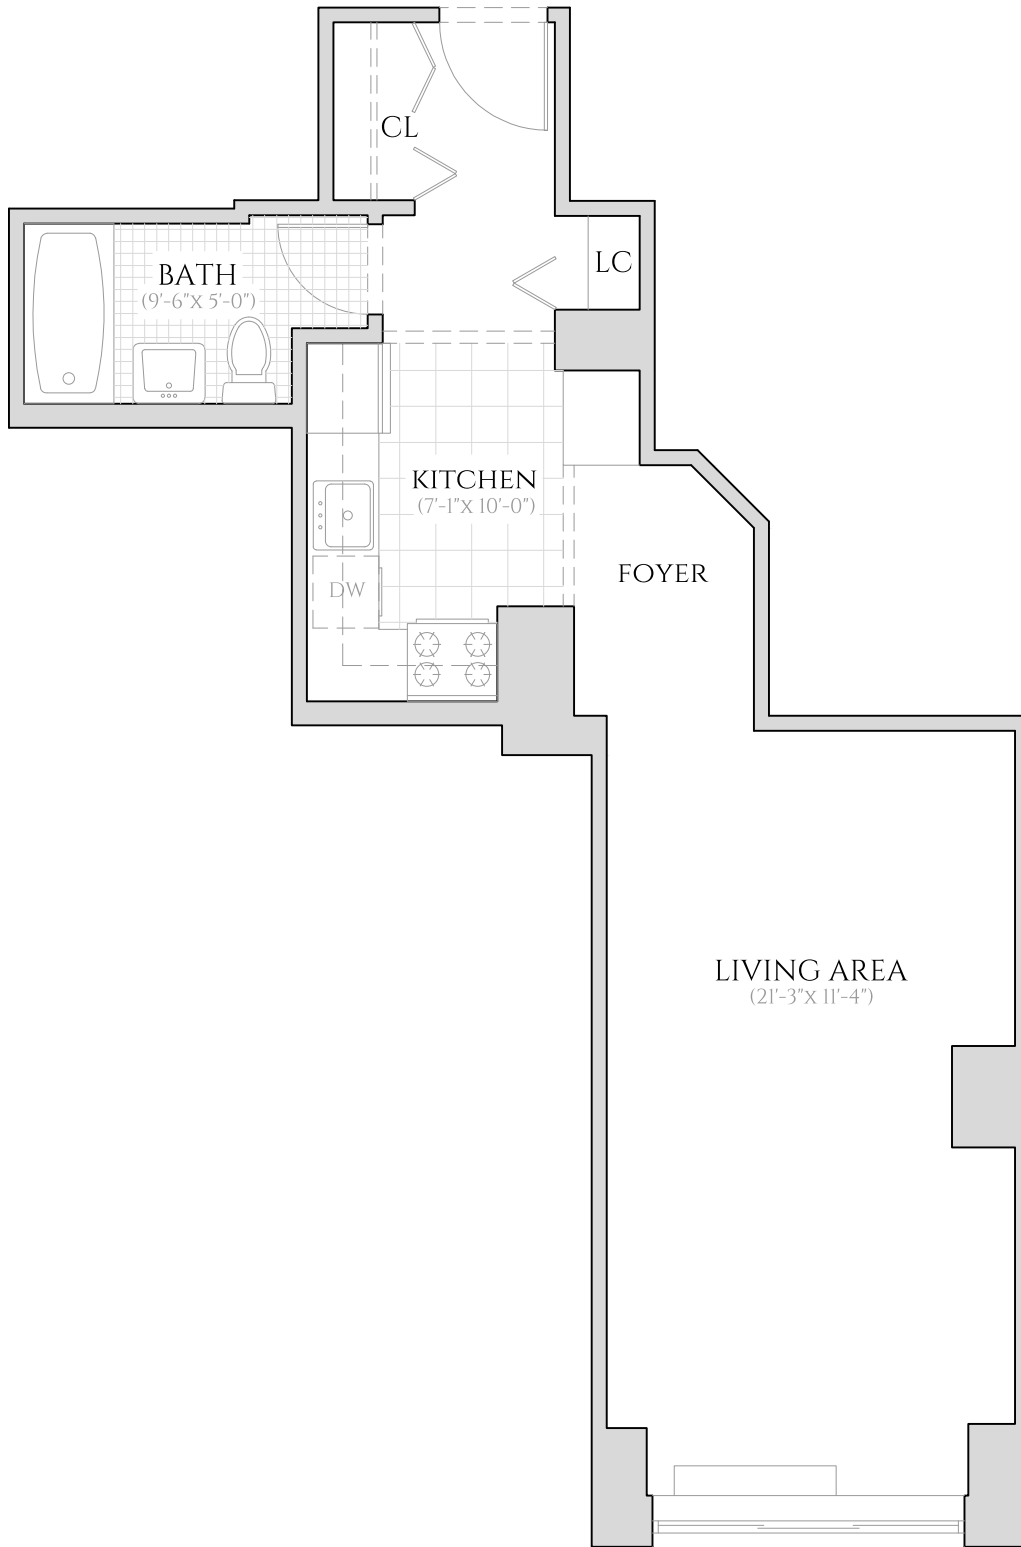

# 360 WEST 43RD STREET

NEW YORK, NY 10036

## SOUTH TOWER - UNIT B

STUDIO | ONE BATHROOM  
4TH FLOOR

ALL INFORMATION REGARDING THE FLOOR PLAN IS FROM SOURCES DEEMED RELIABLE. HOWEVER, THE BRODSKY ORGANIZATION CANNOT ASSURE ITS ACCURACY AND BEARS NO RESPONSIBILITY FOR ANY ERRORS, OMISSIONS OR MISSTATEMENTS. THE PLAN IS FOR APPROXIMATE INFORMATIONAL PURPOSES ONLY AND SHOULD BE USED AS SUCH BY THE PROSPECTIVE RENTER. ALL DIMENSIONS ARE APPROXIMATE AND SHOULD BE RE-MEASURED BY THE PROSPECTIVE RENTER FOR ABSOLUTE ACCURACY.