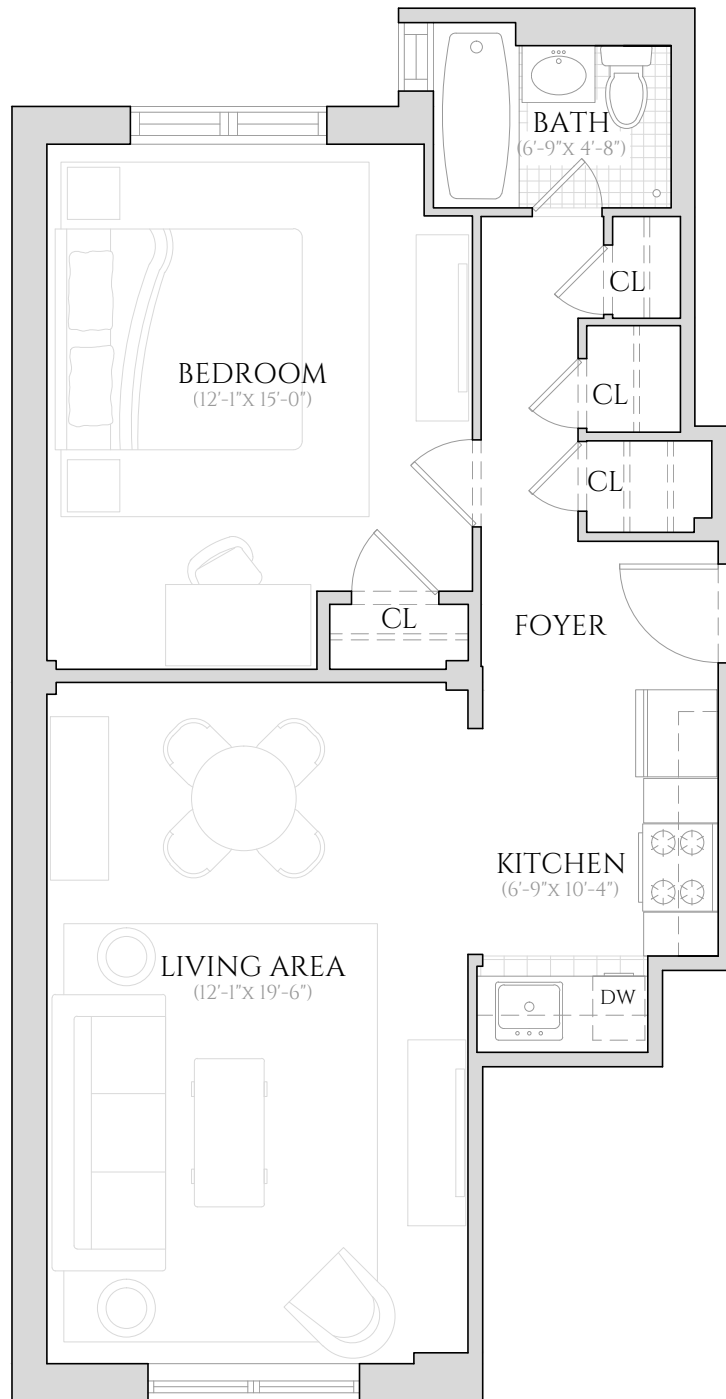

# 245 EAST 11TH STREET

NEW YORK, NY 10003

## UNIT 3F

ONE BEDROOM | ONE BATHROOM  
3RD FLOOR

ALL INFORMATION REGARDING THE FLOOR PLAN IS FROM SOURCES DEEMED RELIABLE. HOWEVER, THE BRODSKY ORGANIZATION CANNOT ASSURE ITS ACCURACY AND BEARS NO RESPONSIBILITY FOR ANY ERRORS, OMISSIONS OR MISSTATEMENTS. THE PLAN IS FOR APPROXIMATE INFORMATIONAL PURPOSES ONLY AND SHOULD BE USED AS SUCH BY THE PROSPECTIVE RENTER. ALL DIMENSIONS ARE APPROXIMATE AND SHOULD BE RE-MEASURED BY THE PROSPECTIVE RENTER FOR ABSOLUTE ACCURACY.