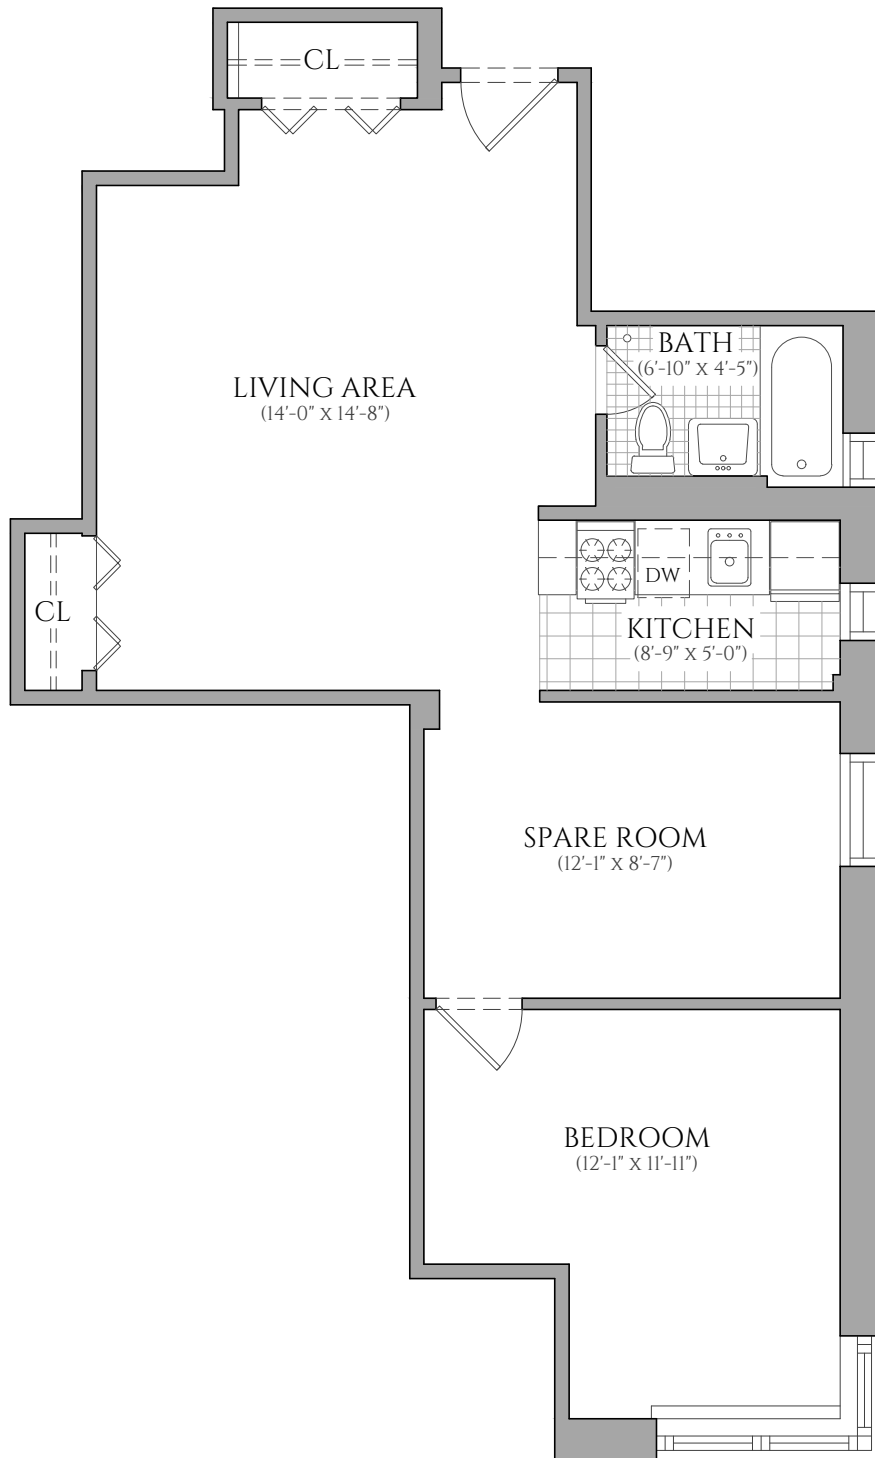

245 EAST 11TH STREET

NEW YORK, NY 10003

UNIT 1C

TWO BEDROOM | ONE BATHROOM

1ST FLOOR

ALL INFORMATION REGARDING THE FLOOR PLAN IS FROM SOURCES DEEMED RELIABLE. HOWEVER, THE BRODSKY ORGANIZATION CANNOT ASSURE ITS ACCURACY AND BEARS NO RESPONSIBILITY FOR ANY ERRORS, OMISSIONS OR MISSTATEMENTS. THE PLAN IS FOR APPROXIMATE INFORMATIONAL PURPOSES ONLY AND SHOULD BE USED AS SUCH BY THE PROSPECTIVE RENTER. ALL DIMENSIONS ARE APPROXIMATE AND SHOULD BE RE-MEASURED BY THE PROSPECTIVE RENTER FOR ABSOLUTE ACCURACY.

BRODSKY