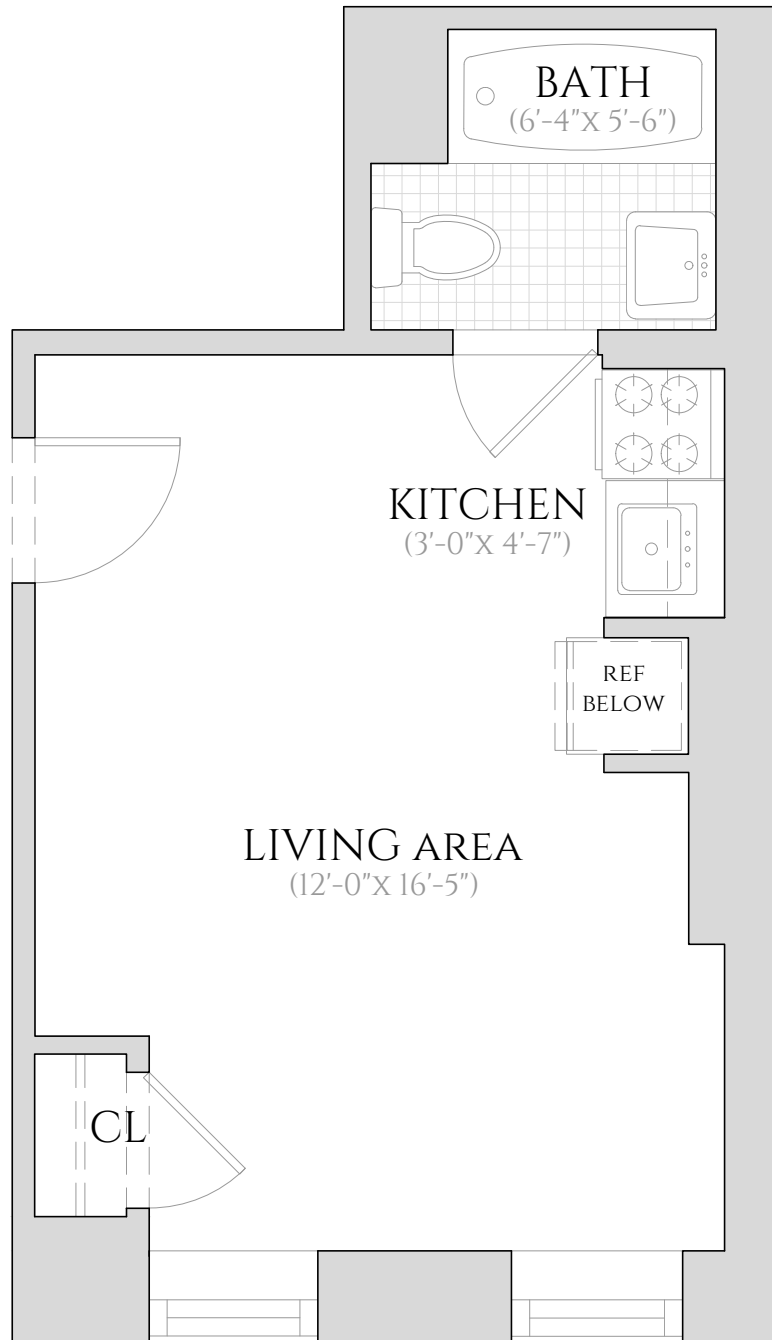

233 WEST 13TH STREET

NEW YORK, NY 10011

UNIT 1

STUDIO | ONE BATHROOM

1ST FLOOR

(309 SF)

ALL INFORMATION REGARDING THE FLOOR PLAN IS FROM SOURCES DEEMED RELIABLE. HOWEVER, THE BRODSKY ORGANIZATION CANNOT ASSURE ITS ACCURACY AND BEARS NO RESPONSIBILITY FOR ANY ERRORS, OMISSIONS OR MISSTATEMENTS. THE PLAN IS FOR APPROXIMATE INFORMATIONAL PURPOSES ONLY AND SHOULD BE USED AS SUCH BY THE PROSPECTIVE RENTER. ALL DIMENSIONS ARE APPROXIMATE AND SHOULD BE RE-MEASURED BY THE PROSPECTIVE RENTER FOR ABSOLUTE ACCURACY.

BRODSKY