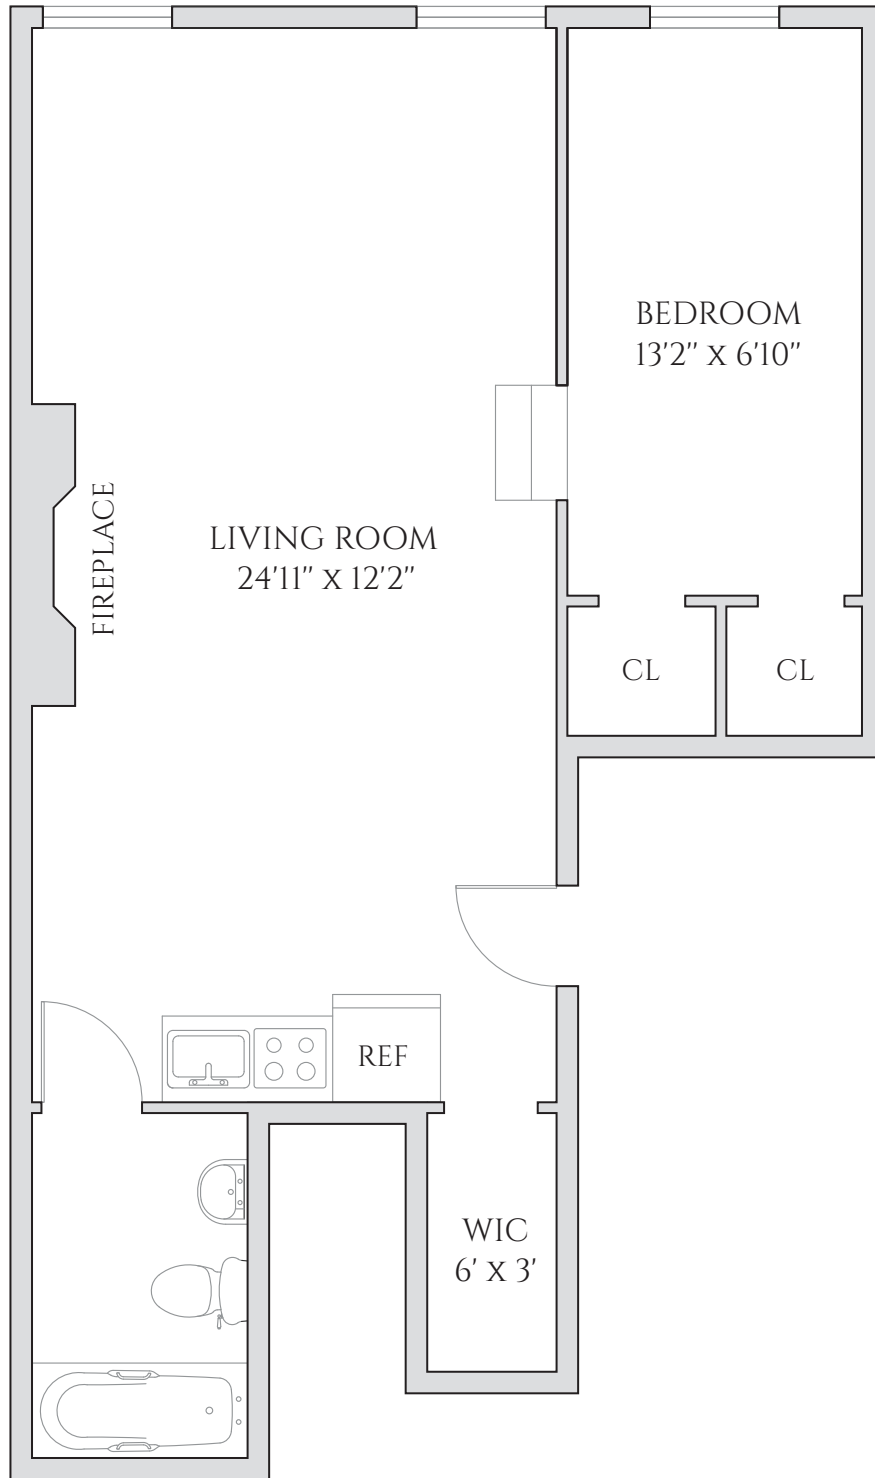

213 WEST 13 STREET

NEW YORK, NY 10011

UNIT 1D

ONE BEDROOM | ONE BATHROOM

ALL INFORMATION REGARDING THE FLOOR PLAN IS FROM SOURCES DEEMED RELIABLE. HOWEVER, THE BRODSKY ORGANIZATION CANNOT ASSURE ITS ACCURACY AND BEARS NO RESPONSIBILITY FOR ANY ERRORS, OMISSIONS OR MISSTATEMENTS. THE PLAN IS FOR APPROXIMATE INFORMATIONAL PURPOSES ONLY AND SHOULD BE USED AS SUCH BY THE PROSPECTIVE RENTER. ALL DIMENSIONS ARE APPROXIMATE AND SHOULD BE RE-MEASURED BY THE PROSPECTIVE RENTER FOR ABSOLUTE ACCURACY.