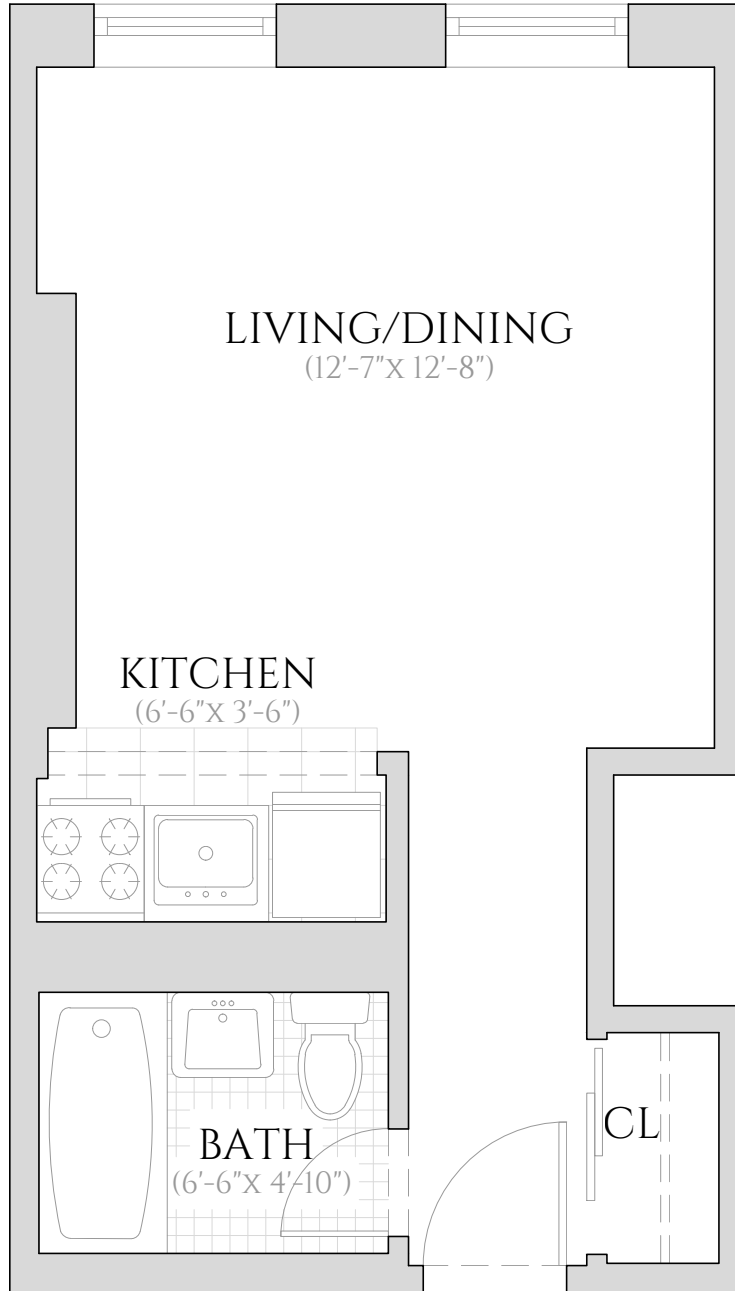

21 GROVE STREET

NEW YORK, NY 10014

UNIT 2A

STUDIO | ONE BATHROOM
2nd FLOOR

ALL INFORMATION REGARDING THE FLOOR PLAN IS FROM SOURCES DEEMED RELIABLE. HOWEVER, THE BRODSKY ORGANIZATION CANNOT ASSURE ITS ACCURACY AND BEARS NO RESPONSIBILITY FOR ANY ERRORS, OMISSIONS OR MISSTATEMENTS. THE PLAN IS FOR APPROXIMATE INFORMATIONAL PURPOSES ONLY AND SHOULD BE USED AS SUCH BY THE PROSPECTIVE RENTER. ALL DIMENSIONS ARE APPROXIMATE AND SHOULD BE RE-MEASURED BY THE PROSPECTIVE RENTER FOR ABSOLUTE ACCURACY.