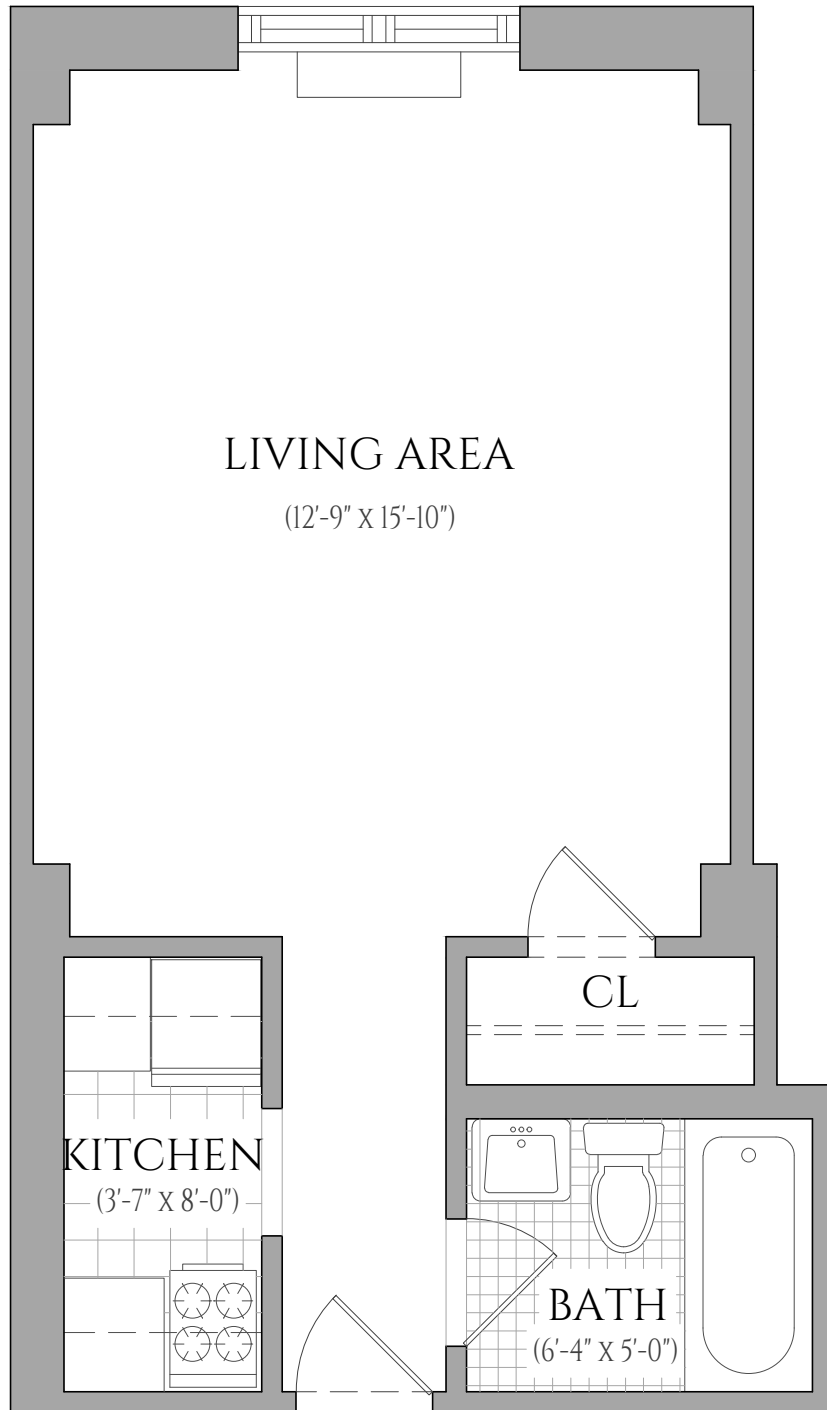

208 WEST 23RD STREET

NEW YORK, NY 10011

UNIT 911

STUDIO | ONE BATHROOM

6TH FLOOR

ALL INFORMATION REGARDING THE FLOOR PLAN IS FROM SOURCES DEEMED RELIABLE. HOWEVER, THE BRODSKY ORGANIZATION CANNOT ASSURE ITS ACCURACY AND BEARS NO RESPONSIBILITY FOR ANY ERRORS, OMISSIONS OR MISSTATEMENTS. THE PLAN IS FOR APPROXIMATE INFORMATIONAL PURPOSES ONLY AND SHOULD BE USED AS SUCH BY THE PROSPECTIVE RENTER. ALL DIMENSIONS ARE APPROXIMATE AND SHOULD BE RE-MEASURED BY THE PROSPECTIVE RENTER FOR ABSOLUTE ACCURACY.