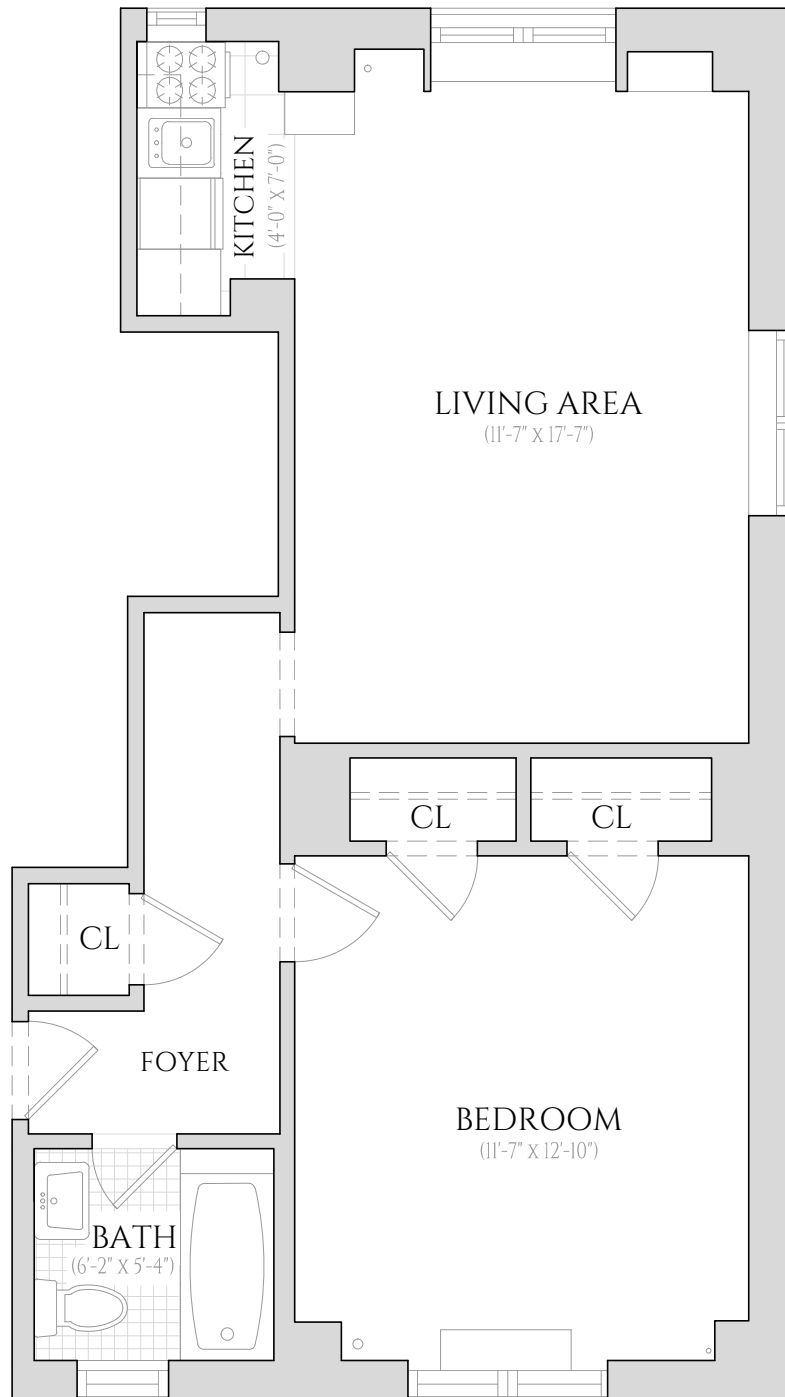

208 WEST 23RD STREET

NEW YORK, NY 10011

UNIT 800

ONE BEDROOM | ONE BATHROOM

8TH FLOOR

ALL INFORMATION REGARDING THE FLOOR PLAN IS FROM SOURCES DEEMED RELIABLE. HOWEVER, THE BRODSKY ORGANIZATION CANNOT ASSURE ITS ACCURACY AND BEARS NO RESPONSIBILITY FOR ANY ERRORS, OMISSIONS OR MISSTATEMENTS. THE PLAN IS FOR APPROXIMATE INFORMATIONAL PURPOSES ONLY AND SHOULD BE USED AS SUCH BY THE PROSPECTIVE RENTER. ALL DIMENSIONS ARE APPROXIMATE AND SHOULD BE RE-MEASURED BY THE PROSPECTIVE RENTER FOR ABSOLUTE ACCURACY.