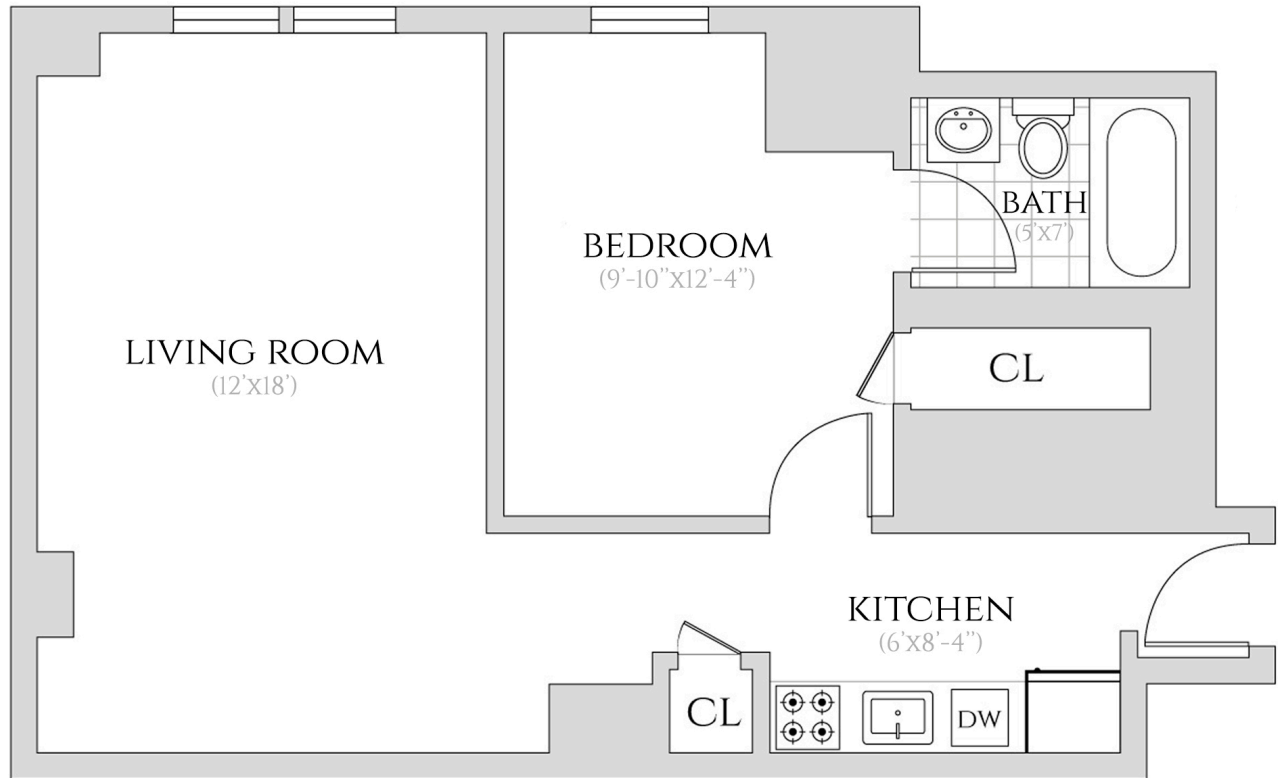

208 WEST 23 STREET

NEW YORK, NY 10011

UNIT 209

1 BEDROOM | 1 BATHROOM
2ND FLOOR

ALL INFORMATION REGARDING THE FLOOR PLAN IS FROM SOURCES DEEMED RELIABLE. HOWEVER, THE BRODSKY ORGANIZATION CANNOT ASSURE ITS ACCURACY AND BEARS NO RESPONSIBILITY FOR ANY ERRORS, OMISSIONS OR MISSTATEMENTS. THE PLAN IS FOR APPROXIMATE INFORMATIONAL PURPOSES ONLY AND SHOULD BE USED AS SUCH BY THE PROSPECTIVE RENTER. ALL DIMENSIONS ARE APPROXIMATE AND SHOULD BE RE-MEASURED BY THE PROSPECTIVE RENTER FOR ABSOLUTE ACCURACY.