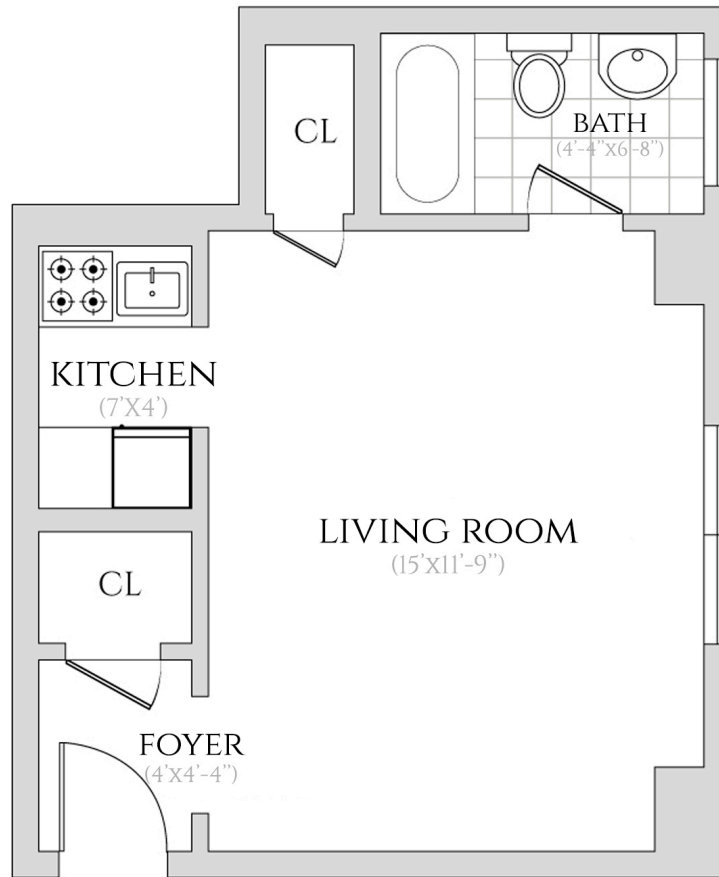

208 WEST 23RD STREET

NEW YORK, NY 10011

UNIT 207

STUDIO | 1 BATHROOM
2ND FLOOR

ALL INFORMATION REGARDING THE FLOOR PLAN IS FROM SOURCES DEEMED RELIABLE. HOWEVER, THE BRODSKY ORGANIZATION CANNOT ASSURE ITS ACCURACY AND BEARS NO RESPONSIBILITY FOR ANY ERRORS, OMISSIONS OR MISSTATEMENTS. THE PLAN IS FOR APPROXIMATE INFORMATIONAL PURPOSES ONLY AND SHOULD BE USED AS SUCH BY THE PROSPECTIVE RENTER. ALL DIMENSIONS ARE APPROXIMATE AND SHOULD BE RE-MEASURED BY THE PROSPECTIVE RENTER FOR ABSOLUTE ACCURACY.