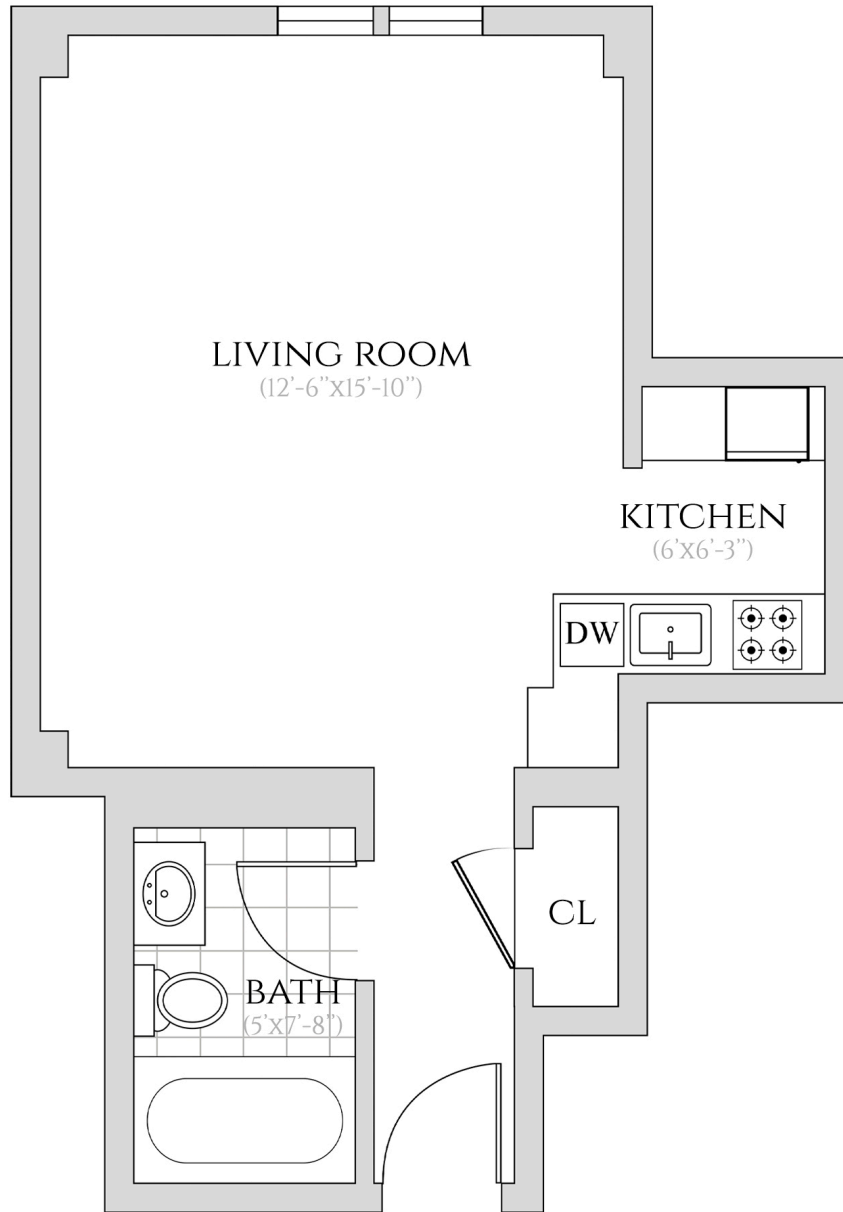

208 WEST 23 STREET

NEW YORK, NY 10011

UNIT 201

STUDIO | 1 BATHROOM
2ND FLOOR

ALL INFORMATION REGARDING THE FLOOR PLAN IS FROM SOURCES DEEMED RELIABLE. HOWEVER, THE BRODSKY ORGANIZATION CANNOT ASSURE ITS ACCURACY AND BEARS NO RESPONSIBILITY FOR ANY ERRORS, OMISSIONS OR MISSTATEMENTS. THE PLAN IS FOR APPROXIMATE INFORMATIONAL PURPOSES ONLY AND SHOULD BE USED AS SUCH BY THE PROSPECTIVE RENTER. ALL DIMENSIONS ARE APPROXIMATE AND SHOULD BE RE-MEASURED BY THE PROSPECTIVE RENTER FOR ABSOLUTE ACCURACY.