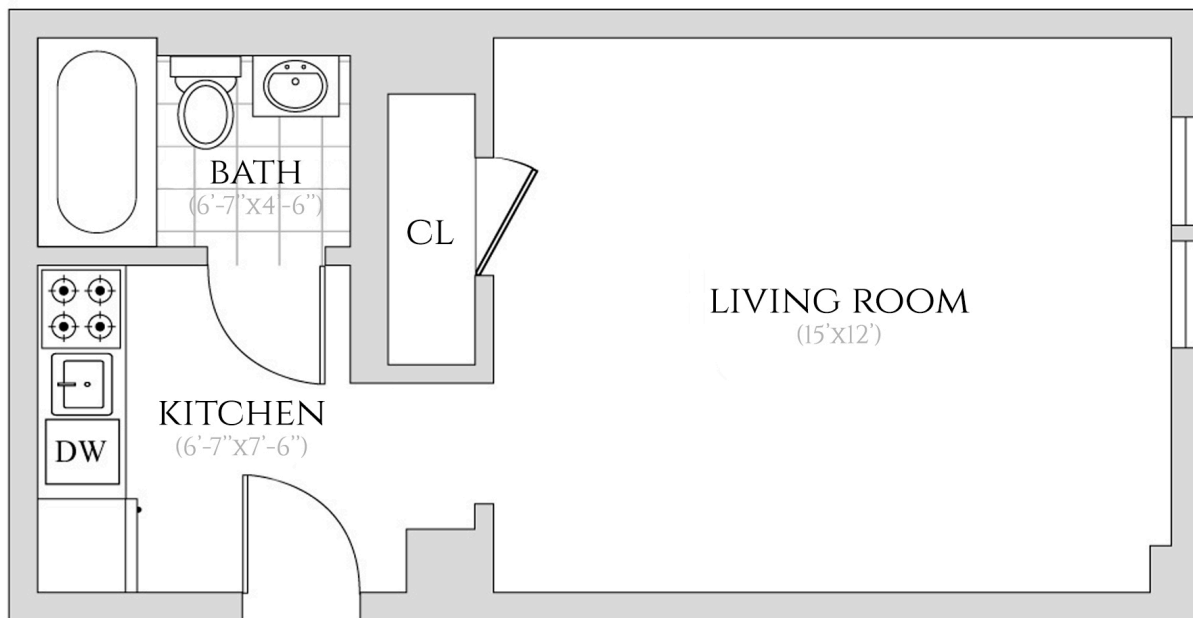

208 W 23RD STREET

NEW YORK, NY 10011

UNIT 1117

STUDIO | 1 BATHROOM
11TH FLOOR

ALL INFORMATION REGARDING THE FLOOR PLAN IS FROM SOURCES DEEMED RELIABLE. HOWEVER, THE BRODSKY ORGANIZATION CANNOT ASSURE ITS ACCURACY AND BEARS NO RESPONSIBILITY FOR ANY ERRORS, OMISSIONS OR MISSTATEMENTS. THE PLAN IS FOR APPROXIMATE INFORMATIONAL PURPOSES ONLY AND SHOULD BE USED AS SUCH BY THE PROSPECTIVE RENTER. ALL DIMENSIONS ARE APPROXIMATE AND SHOULD BE RE-MEASURED BY THE PROSPECTIVE RENTER FOR ABSOLUTE ACCURACY.