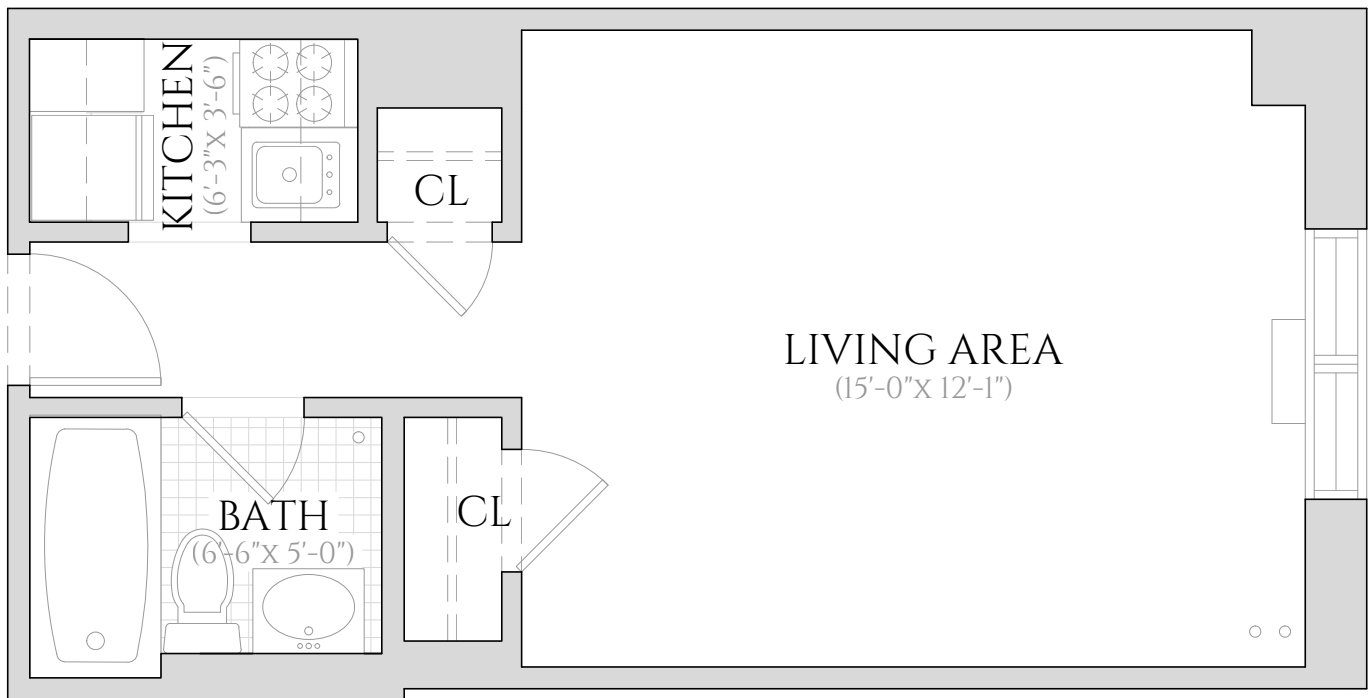

208 WEST 23RD STREET

NEW YORK, NY 10011

UNIT 1418

STUDIO | ONE BATHROOM
14TH FLOOR

ALL INFORMATION REGARDING THE FLOOR PLAN IS FROM SOURCES DEEMED RELIABLE. HOWEVER, THE BRODSKY ORGANIZATION CANNOT ASSURE ITS ACCURACY AND BEARS NO RESPONSIBILITY FOR ANY ERRORS, OMISSIONS OR MISSTATEMENTS. THE PLAN IS FOR APPROXIMATE INFORMATIONAL PURPOSES ONLY AND SHOULD BE USED AS SUCH BY THE PROSPECTIVE RENTER. ALL DIMENSIONS ARE APPROXIMATE AND SHOULD BE RE-MEASURED BY THE PROSPECTIVE RENTER FOR ABSOLUTE ACCURACY.