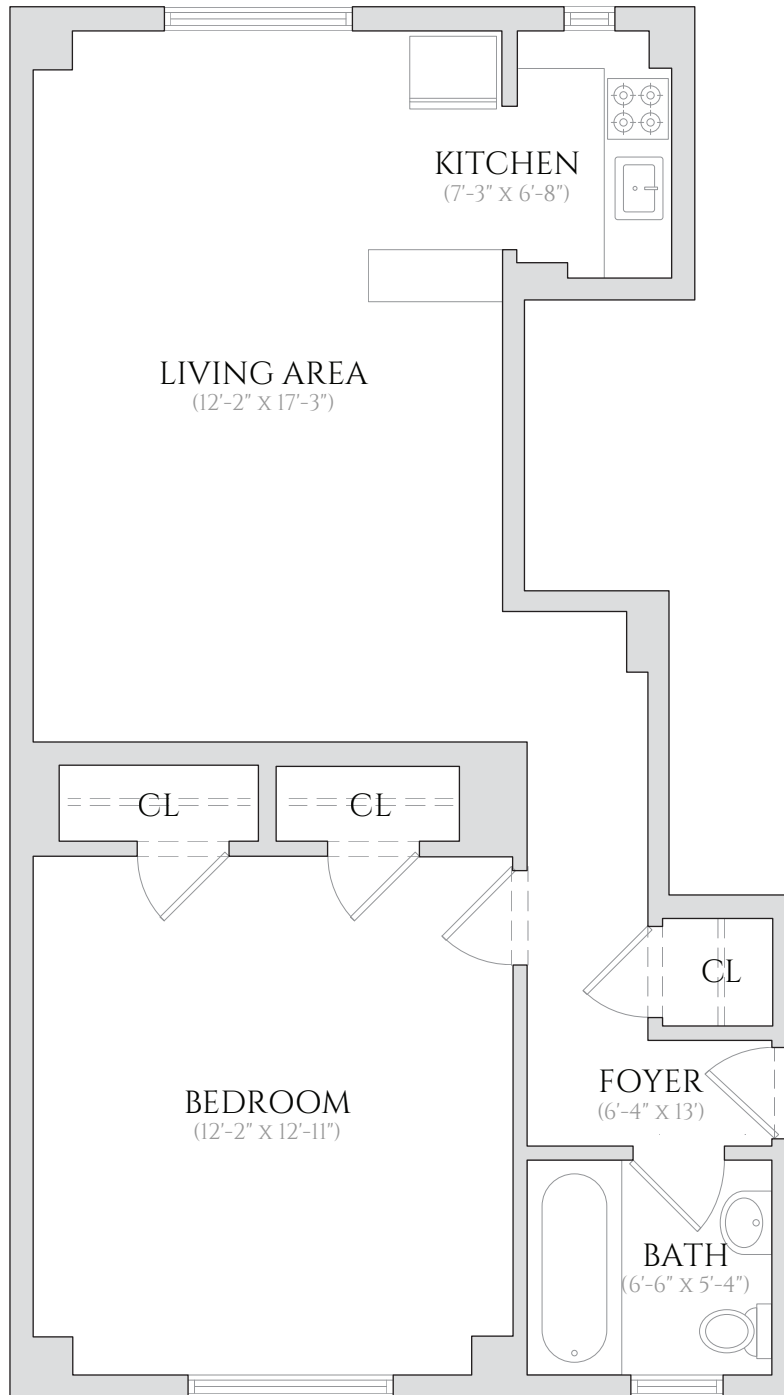

# 208 WEST 23RD STREET

NEW YORK, NY 10011

## UNIT 1106

ONE BEDROOM | ONE BATHROOM  
11TH FLOOR

ALL INFORMATION REGARDING THE FLOOR PLAN IS FROM SOURCES DEEMED RELIABLE. HOWEVER, THE BRODSKY ORGANIZATION CANNOT ASSURE ITS ACCURACY AND BEARS NO RESPONSIBILITY FOR ANY ERRORS, OMISSIONS OR MISSTATEMENTS. THE PLAN IS FOR APPROXIMATE INFORMATIONAL PURPOSES ONLY AND SHOULD BE USED AS SUCH BY THE PROSPECTIVE RENTER. ALL DIMENSIONS ARE APPROXIMATE AND SHOULD BE RE-MEASURED BY THE PROSPECTIVE RENTER FOR ABSOLUTE ACCURACY.