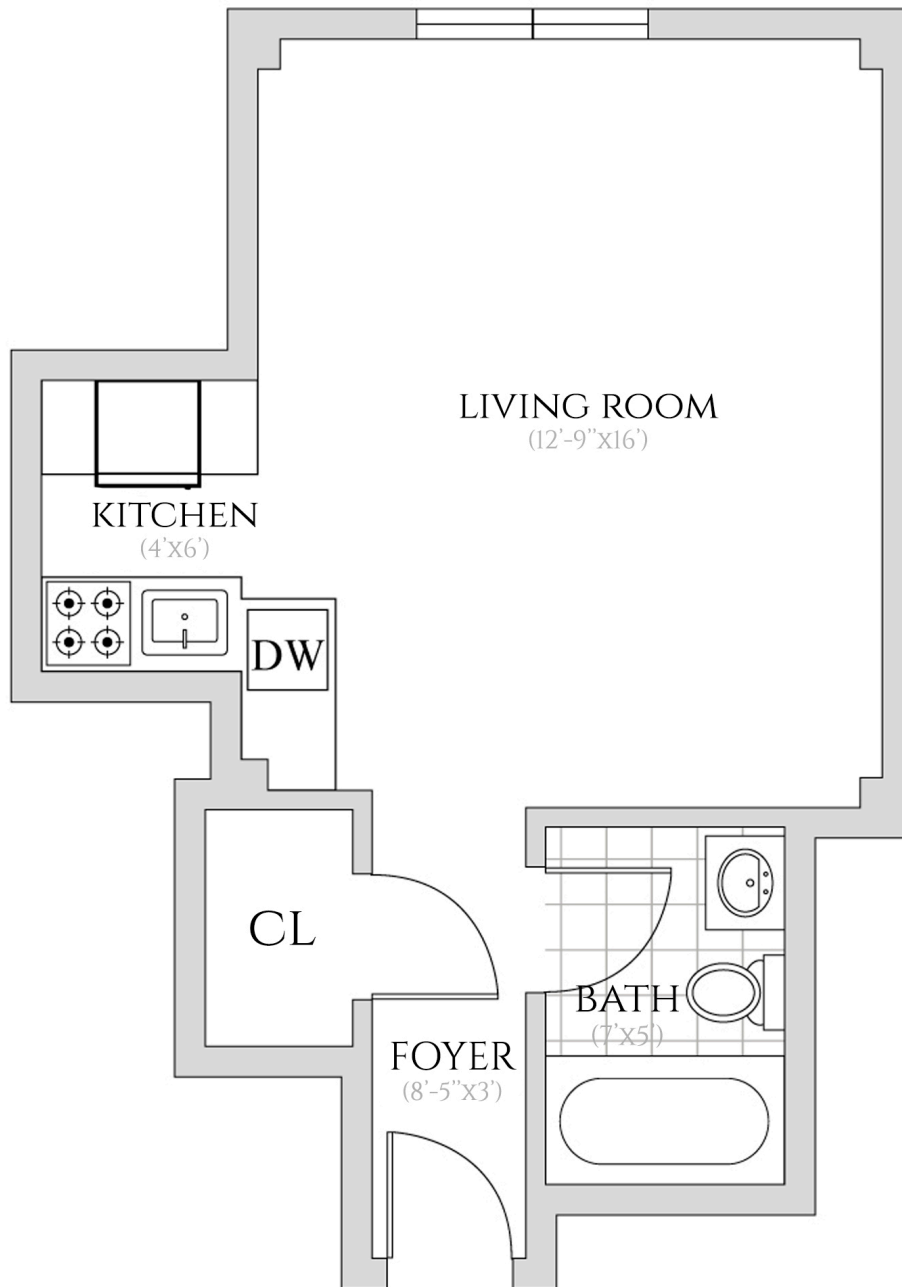

# 208 WEST 23 STREET

NEW YORK, NY 10011

## UNIT 1015

STUDIO | 1 BATHROOM  
10TH FLOOR

ALL INFORMATION REGARDING THE FLOOR PLAN IS FROM SOURCES DEEMED RELIABLE. HOWEVER, THE BRODSKY ORGANIZATION CANNOT ASSURE ITS ACCURACY AND BEARS NO RESPONSIBILITY FOR ANY ERRORS, OMISSIONS OR MISSTATEMENTS. THE PLAN IS FOR APPROXIMATE INFORMATIONAL PURPOSES ONLY AND SHOULD BE USED AS SUCH BY THE PROSPECTIVE RENTER. ALL DIMENSIONS ARE APPROXIMATE AND SHOULD BE RE-MEASURED BY THE PROSPECTIVE RENTER FOR ABSOLUTE ACCURACY.