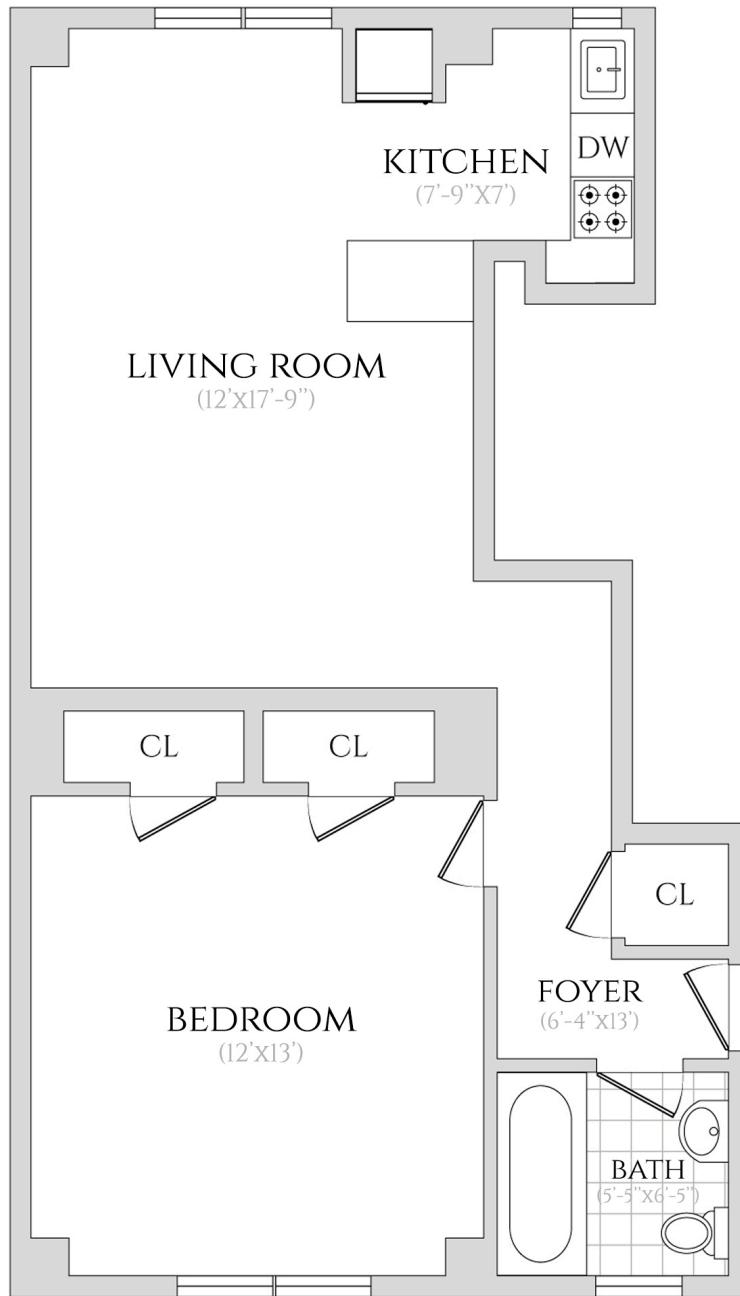

# 208 WEST 23RD STREET

NEW YORK, NY 10011

## UNIT 1006

1 BEDROOM | 1 BATHROOM  
10TH FLOOR

ALL INFORMATION REGARDING THE FLOOR PLAN IS FROM SOURCES DEEMED RELIABLE. HOWEVER, THE BRODSKY ORGANIZATION CANNOT ASSURE ITS ACCURACY AND BEARS NO RESPONSIBILITY FOR ANY ERRORS, OMISSIONS OR MISSTATEMENTS. THE PLAN IS FOR APPROXIMATE INFORMATIONAL PURPOSES ONLY AND SHOULD BE USED AS SUCH BY THE PROSPECTIVE RENTER. ALL DIMENSIONS ARE APPROXIMATE AND SHOULD BE RE-MEASURED BY THE PROSPECTIVE RENTER FOR ABSOLUTE ACCURACY.