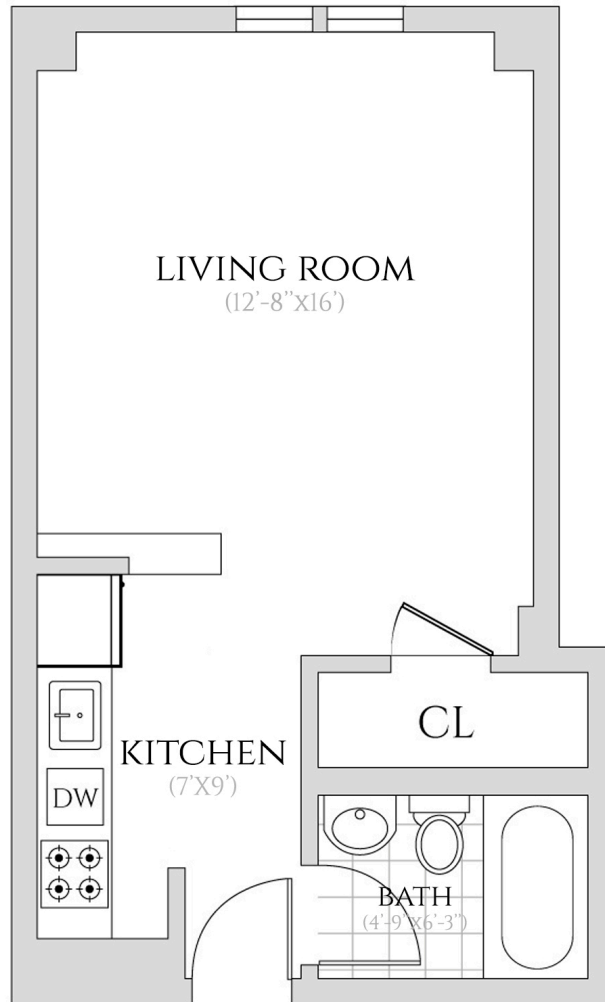

208 WEST 23RD STREET

NEW YORK, NY 10011

UNIT 802

STUDIO | 1 BATHROOM
8TH FLOOR

ALL INFORMATION REGARDING THE FLOOR PLAN IS FROM SOURCES DEEMED RELIABLE. HOWEVER, THE BRODSKY ORGANIZATION CANNOT ASSURE ITS ACCURACY AND BEARS NO RESPONSIBILITY FOR ANY ERRORS, OMISSIONS OR MISSTATEMENTS. THE PLAN IS FOR APPROXIMATE INFORMATIONAL PURPOSES ONLY AND SHOULD BE USED AS SUCH BY THE PROSPECTIVE RENTER. ALL DIMENSIONS ARE APPROXIMATE AND SHOULD BE RE-MEASURED BY THE PROSPECTIVE RENTER FOR ABSOLUTE ACCURACY.