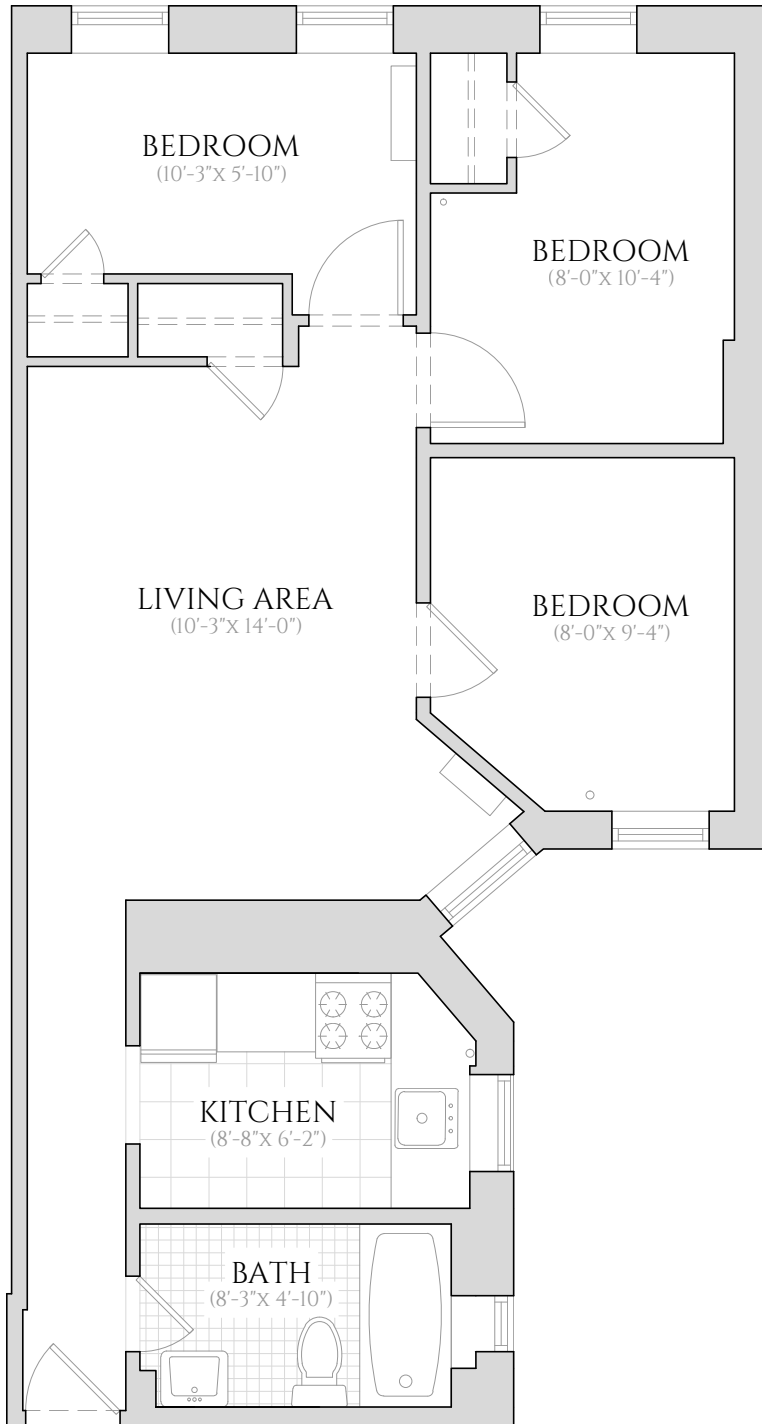

168 EAST 81ST STREET

NEW YORK, NY 10028

UNIT 6B

THREE BEDROOM | ONE BATHROOM
6TH FLOOR

ALL INFORMATION REGARDING THE FLOOR PLAN IS FROM SOURCES DEEMED RELIABLE. HOWEVER, THE BRODSKY ORGANIZATION CANNOT ASSURE ITS ACCURACY AND BEARS NO RESPONSIBILITY FOR ANY ERRORS, OMISSIONS OR MISSTATEMENTS. THE PLAN IS FOR APPROXIMATE INFORMATIONAL PURPOSES ONLY AND SHOULD BE USED AS SUCH BY THE PROSPECTIVE RENTER. ALL DIMENSIONS ARE APPROXIMATE AND SHOULD BE RE-MEASURED BY THE PROSPECTIVE RENTER FOR ABSOLUTE ACCURACY.