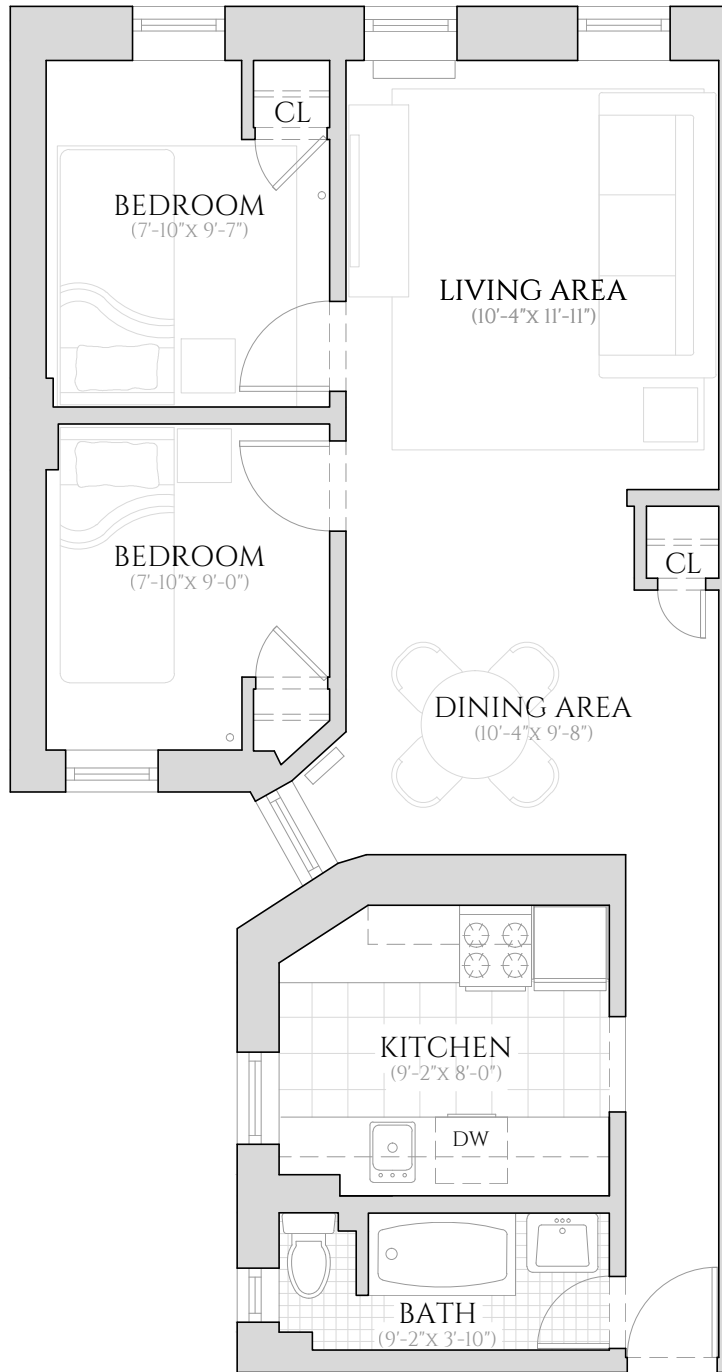

168 EAST 81ST STREET

NEW YORK, NY 10028

UNIT 4A

TWO BEDROOM | ONE BATHROOM
4TH FLOOR

ALL INFORMATION REGARDING THE FLOOR PLAN IS FROM SOURCES DEEMED RELIABLE. HOWEVER, THE BRODSKY ORGANIZATION CANNOT ASSURE ITS ACCURACY AND BEARS NO RESPONSIBILITY FOR ANY ERRORS, OMISSIONS OR MISSTATEMENTS. THE PLAN IS FOR APPROXIMATE INFORMATIONAL PURPOSES ONLY AND SHOULD BE USED AS SUCH BY THE PROSPECTIVE RENTER. ALL DIMENSIONS ARE APPROXIMATE AND SHOULD BE RE-MEASURED BY THE PROSPECTIVE RENTER FOR ABSOLUTE ACCURACY.

BRODSKY

168 EAST 81ST STREET

NEW YORK, NY 10028

UNIT 4A

TWO BEDROOM | ONE BATHROOM
4TH FLOOR

ALL INFORMATION REGARDING THE FLOOR PLAN IS FROM SOURCES DEEMED RELIABLE. HOWEVER, THE BRODSKY ORGANIZATION CANNOT ASSURE ITS ACCURACY AND BEARS NO RESPONSIBILITY FOR ANY ERRORS, OMISSIONS OR MISSTATEMENTS. THE PLAN IS FOR APPROXIMATE INFORMATIONAL PURPOSES ONLY AND SHOULD BE USED AS SUCH BY THE PROSPECTIVE RENTER. ALL DIMENSIONS ARE APPROXIMATE AND SHOULD BE RE-MEASURED BY THE PROSPECTIVE RENTER FOR ABSOLUTE ACCURACY.