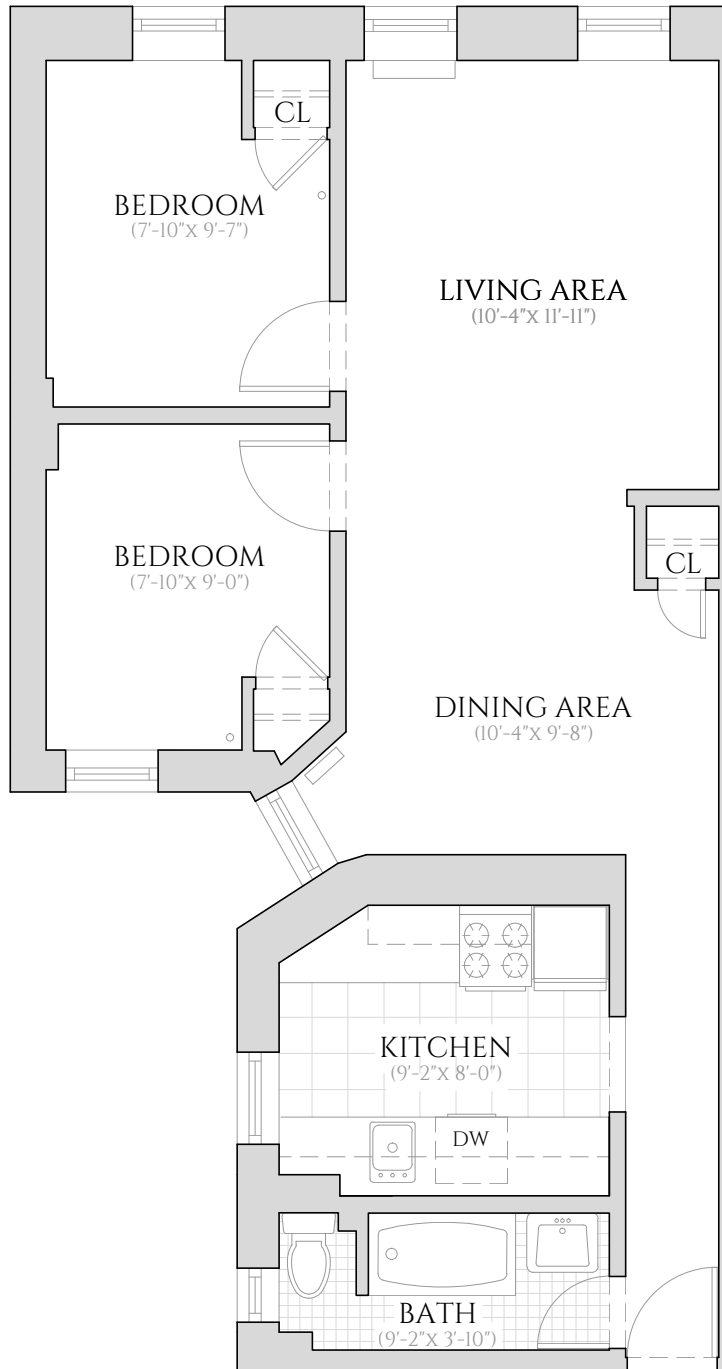

168 EAST 81ST STREET

NEW YORK, NY 10028

UNIT 4A

TWO BEDROOM | ONE BATHROOM
4TH FLOOR

ALL INFORMATION REGARDING THE FLOOR PLAN IS FROM SOURCES DEEMED RELIABLE. HOWEVER, THE BRODSKY ORGANIZATION CANNOT ASSURE ITS ACCURACY AND BEARS NO RESPONSIBILITY FOR ANY ERRORS, OMISSIONS OR MISSTATEMENTS. THE PLAN IS FOR APPROXIMATE INFORMATIONAL PURPOSES ONLY AND SHOULD BE USED AS SUCH BY THE PROSPECTIVE RENTER. ALL DIMENSIONS ARE APPROXIMATE AND SHOULD BE RE-MEASURED BY THE PROSPECTIVE RENTER FOR ABSOLUTE ACCURACY.

BRODSKY

168 EAST 81ST STREET

NEW YORK, NY 10028

UNIT 4A

TWO BEDROOM | ONE BATHROOM
4TH FLOOR

ALL INFORMATION REGARDING THE FLOOR PLAN IS FROM SOURCES DEEMED RELIABLE. HOWEVER, THE BRODSKY ORGANIZATION CANNOT ASSURE ITS ACCURACY AND BEARS NO RESPONSIBILITY FOR ANY ERRORS, OMISSIONS OR MISSTATEMENTS. THE PLAN IS FOR APPROXIMATE INFORMATIONAL PURPOSES ONLY AND SHOULD BE USED AS SUCH BY THE PROSPECTIVE RENTER. ALL DIMENSIONS ARE APPROXIMATE AND SHOULD BE RE-MEASURED BY THE PROSPECTIVE RENTER FOR ABSOLUTE ACCURACY.