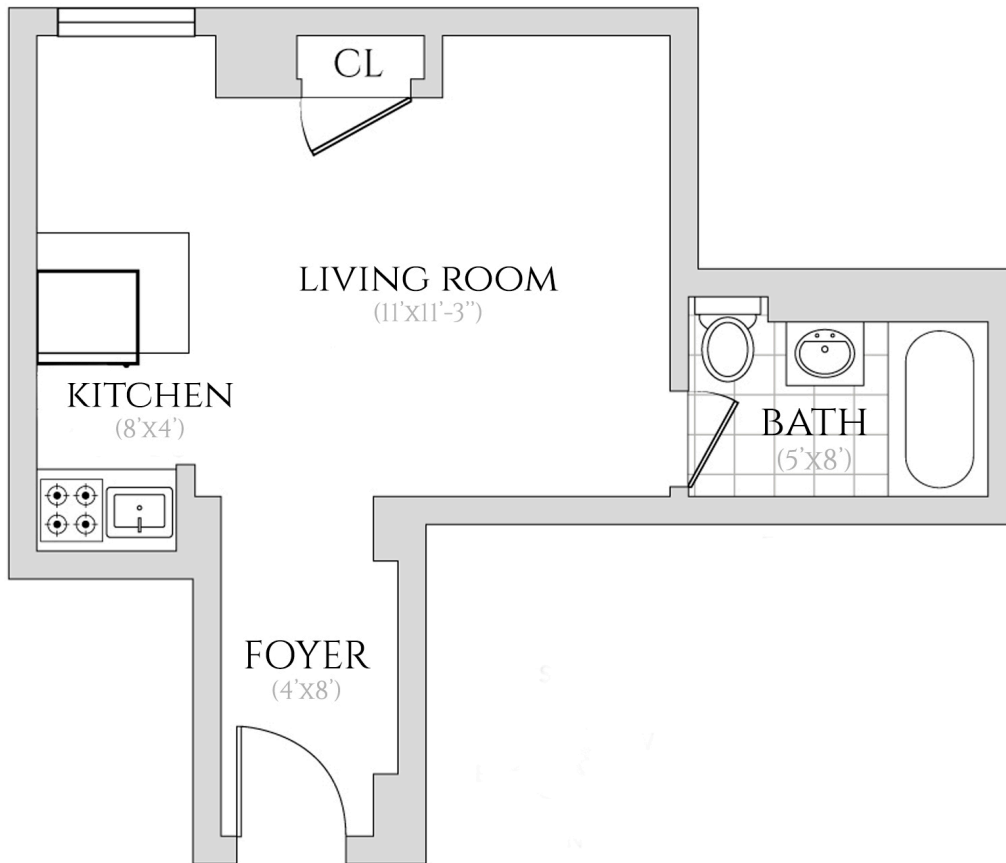

160 WEST 71 STREET

NEW YORK, NY 10023

UNIT 16A
STUDIO | 1 BATHROOM
16TH FLOOR

ALL INFORMATION REGARDING THE FLOOR PLAN IS FROM SOURCES DEEMED RELIABLE. HOWEVER, THE BRODSKY ORGANIZATION CANNOT ASSURE ITS ACCURACY AND BEARS NO RESPONSIBILITY FOR ANY ERRORS, OMISSIONS OR MISSTATEMENTS. THE PLAN IS FOR APPROXIMATE INFORMATIONAL PURPOSES ONLY AND SHOULD BE USED AS SUCH BY THE PROSPECTIVE RENTER. ALL DIMENSIONS ARE APPROXIMATE AND SHOULD BE RE-MEASURED BY THE PROSPECTIVE RENTER FOR ABSOLUTE ACCURACY.