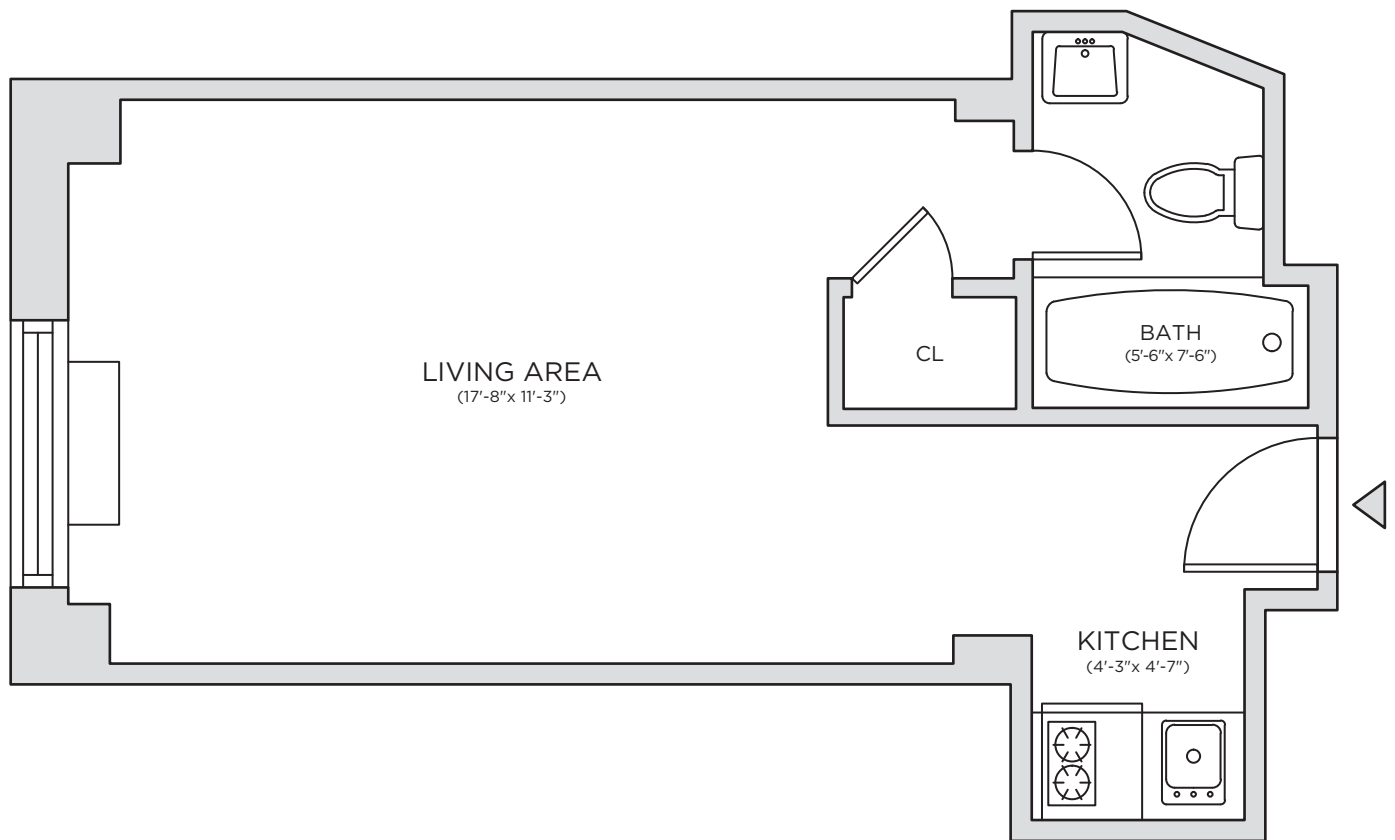

160 WEST 71ST STREET

NEW YORK, NY 10023

UNIT 15P
STUDIO | ONE BATHROOM
15TH FLOOR

ALL INFORMATION REGARDING THE FLOOR PLAN IS FROM SOURCES DEEMED RELIABLE. HOWEVER, THE BRODSKY ORGANIZATION CANNOT ASSURE ITS ACCURACY AND BEARS NO RESPONSIBILITY FOR ANY ERRORS, OMISSIONS OR MISSTATEMENTS. THE PLAN IS FOR APPROXIMATE INFORMATIONAL PURPOSES ONLY AND SHOULD BE USED AS SUCH BY THE PROSPECTIVE RENTER. ALL DIMENSIONS ARE APPROXIMATE AND SHOULD BE RE-MEASURED BY THE PROSPECTIVE RENTER FOR ABSOLUTE ACCURACY.