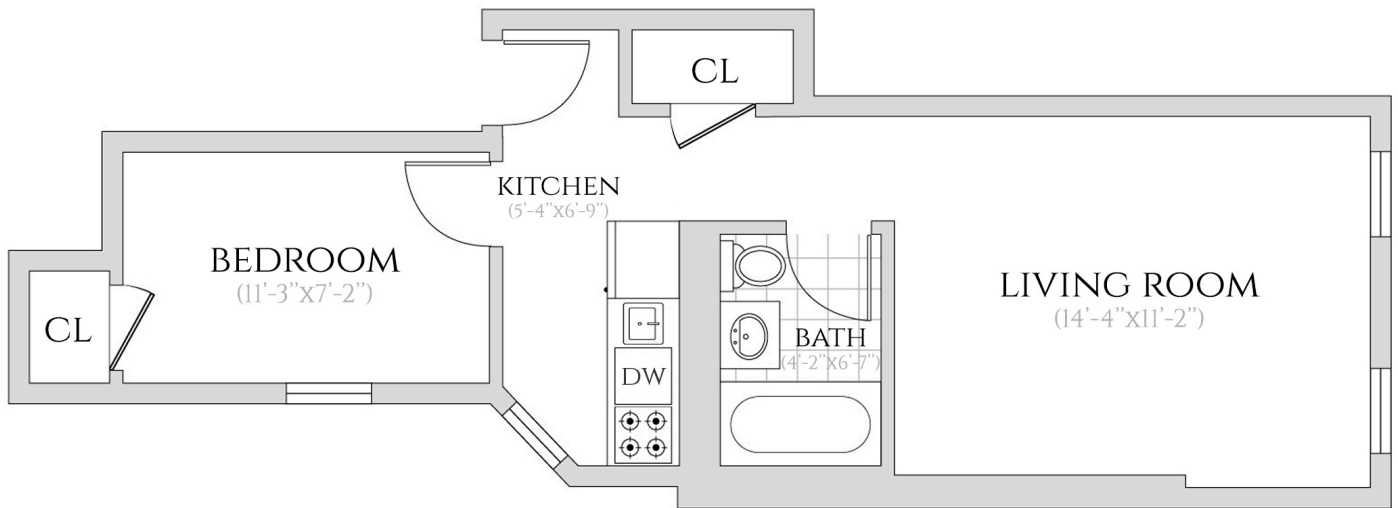

148 W 10TH STREET

NEW YORK, NY 10014

UNIT 3D

1 BEDROOM | 1 BATHROOM
3RD FLOOR

ALL INFORMATION REGARDING THE FLOOR PLAN IS FROM SOURCES DEEMED RELIABLE. HOWEVER, THE BRODSKY ORGANIZATION CANNOT ASSURE ITS ACCURACY AND BEARS NO RESPONSIBILITY FOR ANY ERRORS, OMISSIONS OR MISSTATEMENTS. THE PLAN IS FOR APPROXIMATE INFORMATIONAL PURPOSES ONLY AND SHOULD BE USED AS SUCH BY THE PROSPECTIVE RENTER. ALL DIMENSIONS ARE APPROXIMATE AND SHOULD BE RE-MEASURED BY THE PROSPECTIVE RENTER FOR ABSOLUTE ACCURACY.