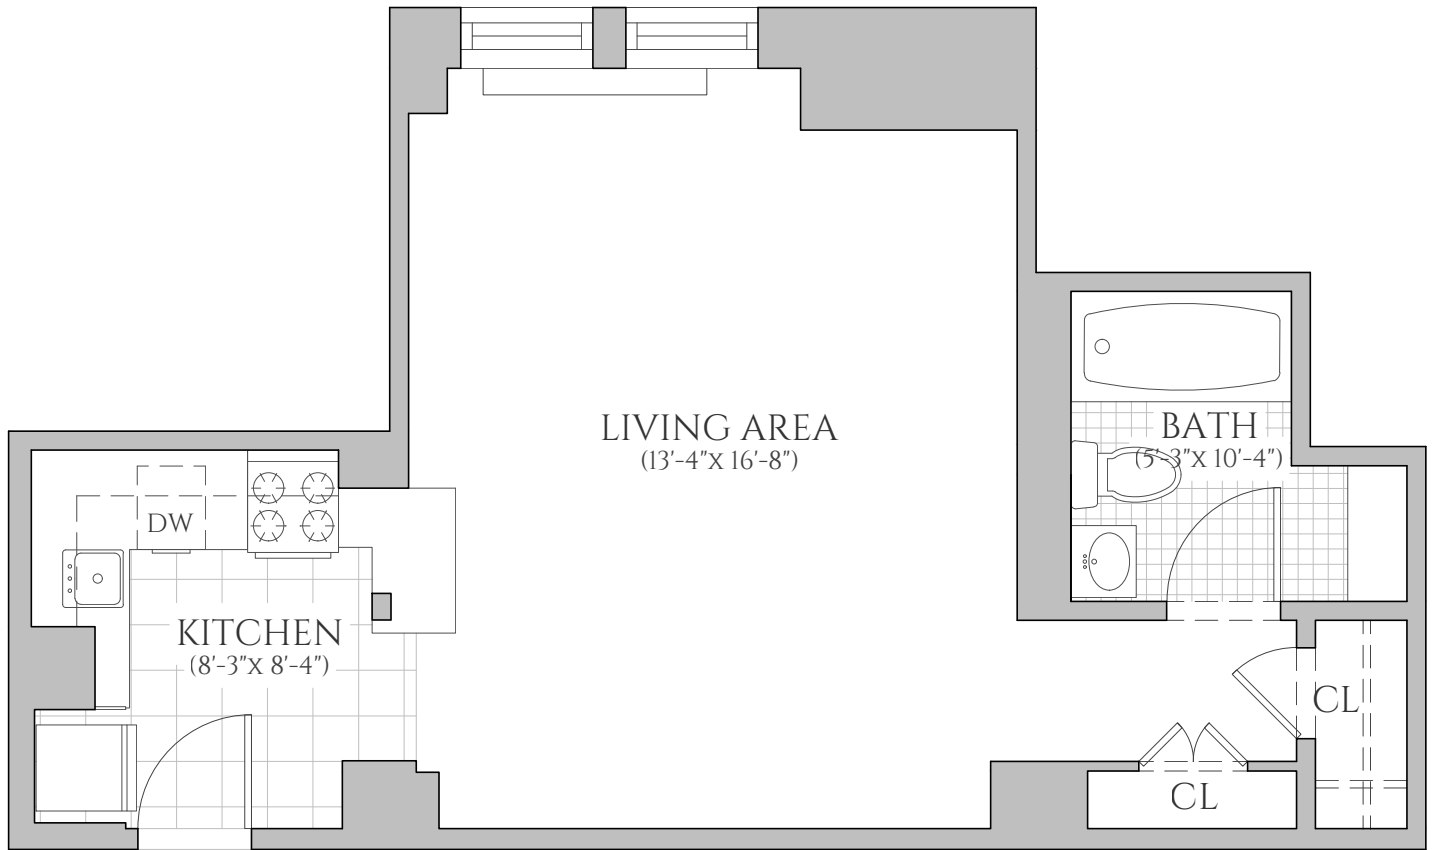

12 EAST 86TH STREET

NEW YORK, NY 10028

UNIT 441

STUDIO | ONE BATHROOM
4TH FLOOR

ALL INFORMATION REGARDING THE FLOOR PLAN IS FROM SOURCES DEEMED RELIABLE. HOWEVER, THE BRODSKY ORGANIZATION CANNOT ASSURE ITS ACCURACY AND BEARS NO RESPONSIBILITY FOR ANY ERRORS, OMISSIONS OR MISSTATEMENTS. THE PLAN IS FOR APPROXIMATE INFORMATIONAL PURPOSES ONLY AND SHOULD BE USED AS SUCH BY THE PROSPECTIVE RENTER. ALL DIMENSIONS ARE APPROXIMATE AND SHOULD BE RE-MEASURED BY THE PROSPECTIVE RENTER FOR ABSOLUTE ACCURACY.