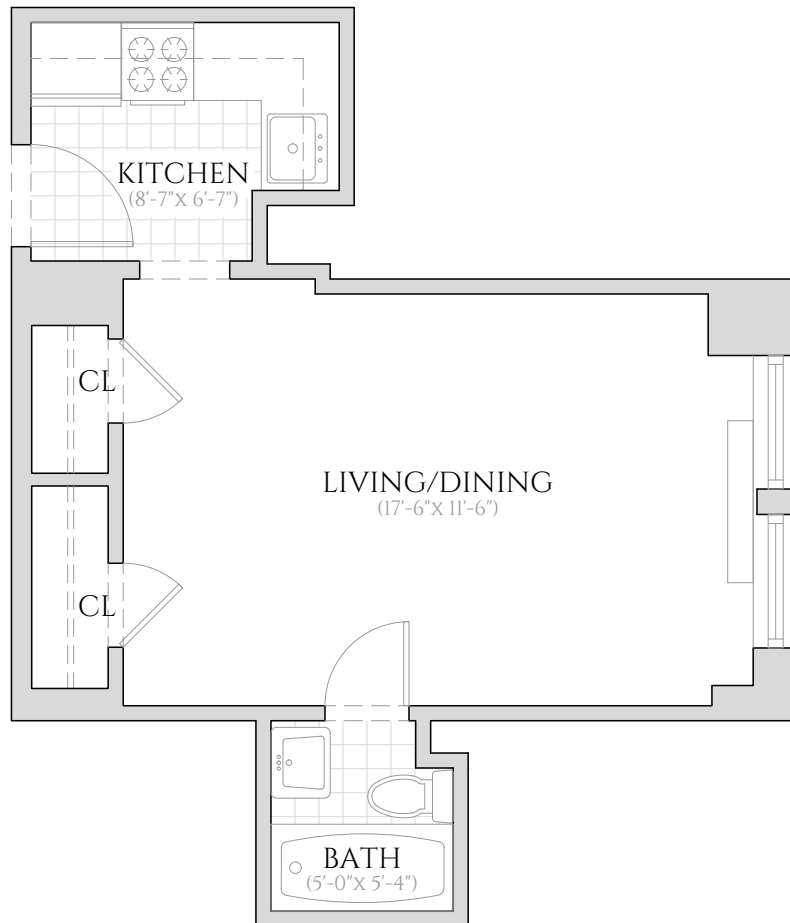

# 12 EAST 86TH STREET

NEW YORK, NY 10028

## UNIT 440

STUDIO | ONE BATHROOM  
4TH FLOOR

ALL INFORMATION REGARDING THE FLOOR PLAN IS FROM SOURCES DEEMED RELIABLE. HOWEVER, THE BRODSKY ORGANIZATION CANNOT ASSURE ITS ACCURACY AND BEARS NO RESPONSIBILITY FOR ANY ERRORS, OMISSIONS OR MISSTATEMENTS. THE PLAN IS FOR APPROXIMATE INFORMATIONAL PURPOSES ONLY AND SHOULD BE USED AS SUCH BY THE PROSPECTIVE RENTER. ALL DIMENSIONS ARE APPROXIMATE AND SHOULD BE RE-MEASURED BY THE PROSPECTIVE RENTER FOR ABSOLUTE ACCURACY.