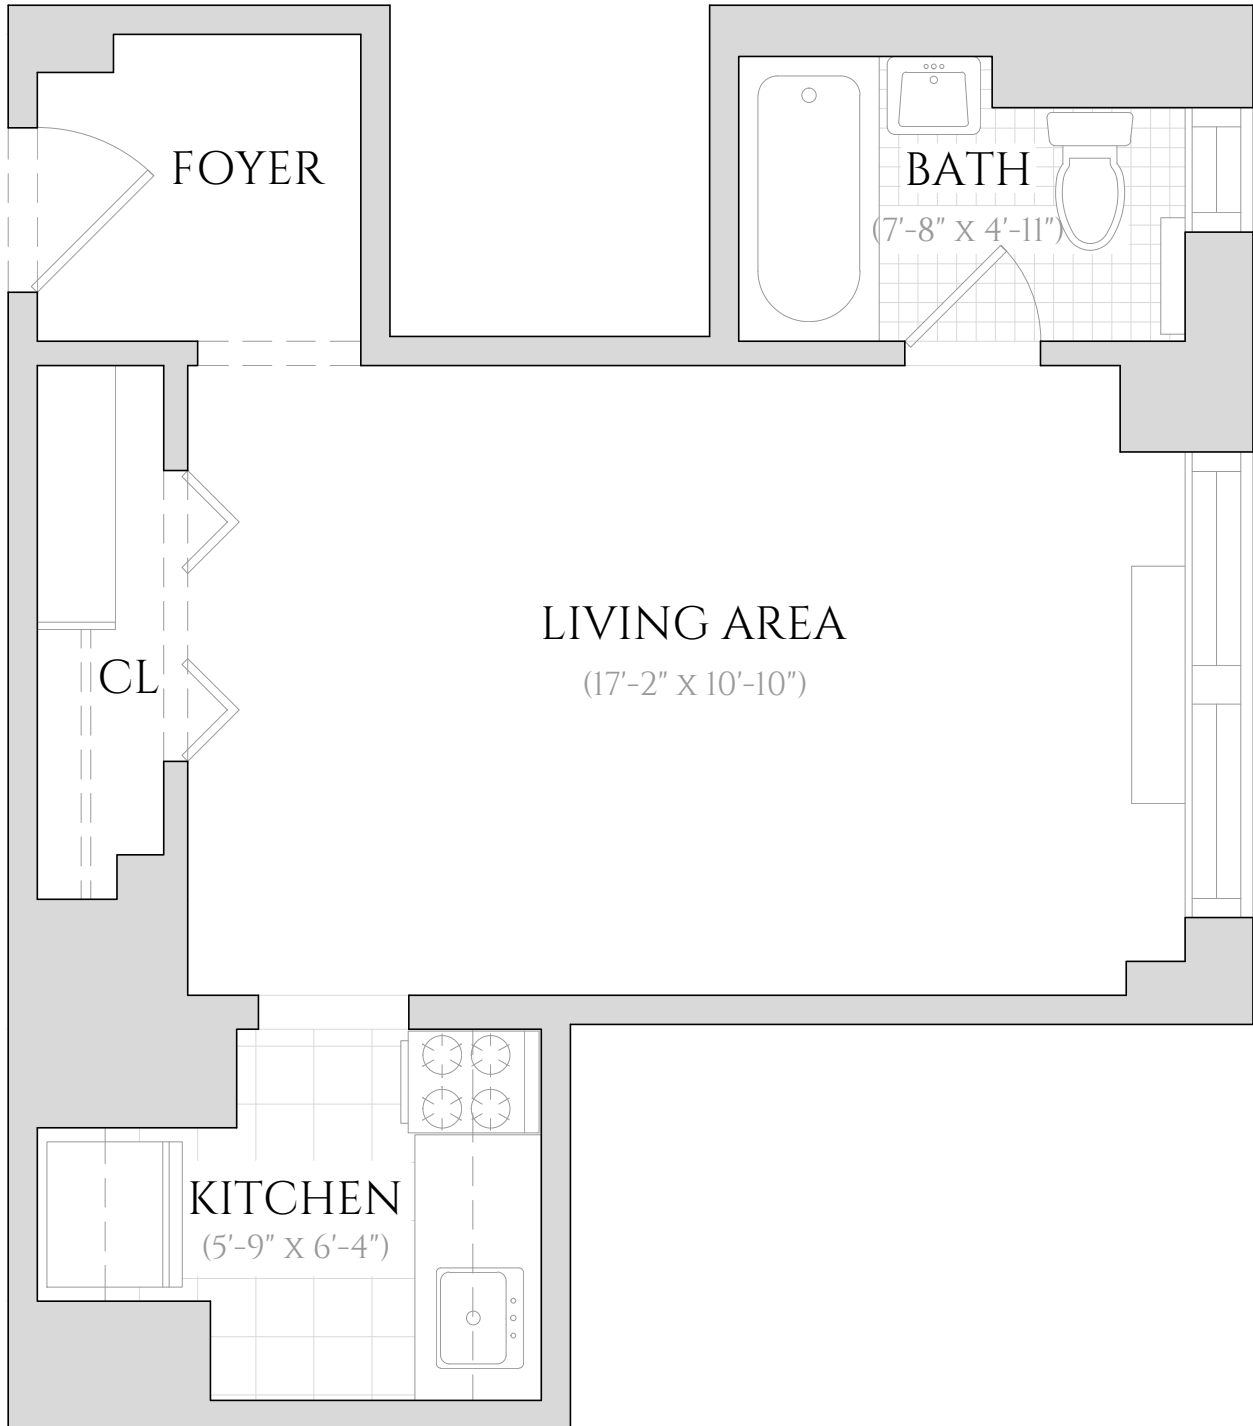

12 EAST 86TH STREET

NEW YORK, NY 10028

UNIT 1425

STUDIO | ONE BATHROOM

14TH FLOOR

ALL INFORMATION REGARDING THE FLOOR PLAN IS FROM SOURCES DEEMED RELIABLE. HOWEVER, THE BRODSKY ORGANIZATION CANNOT ASSURE ITS ACCURACY AND BEARS NO RESPONSIBILITY FOR ANY ERRORS, OMISSIONS OR MISSTATEMENTS. THE PLAN IS FOR APPROXIMATE INFORMATIONAL PURPOSES ONLY AND SHOULD BE USED AS SUCH BY THE PROSPECTIVE RENTER. ALL DIMENSIONS ARE APPROXIMATE AND SHOULD BE RE-MEASURED BY THE PROSPECTIVE RENTER FOR ABSOLUTE ACCURACY.

BRODSKY