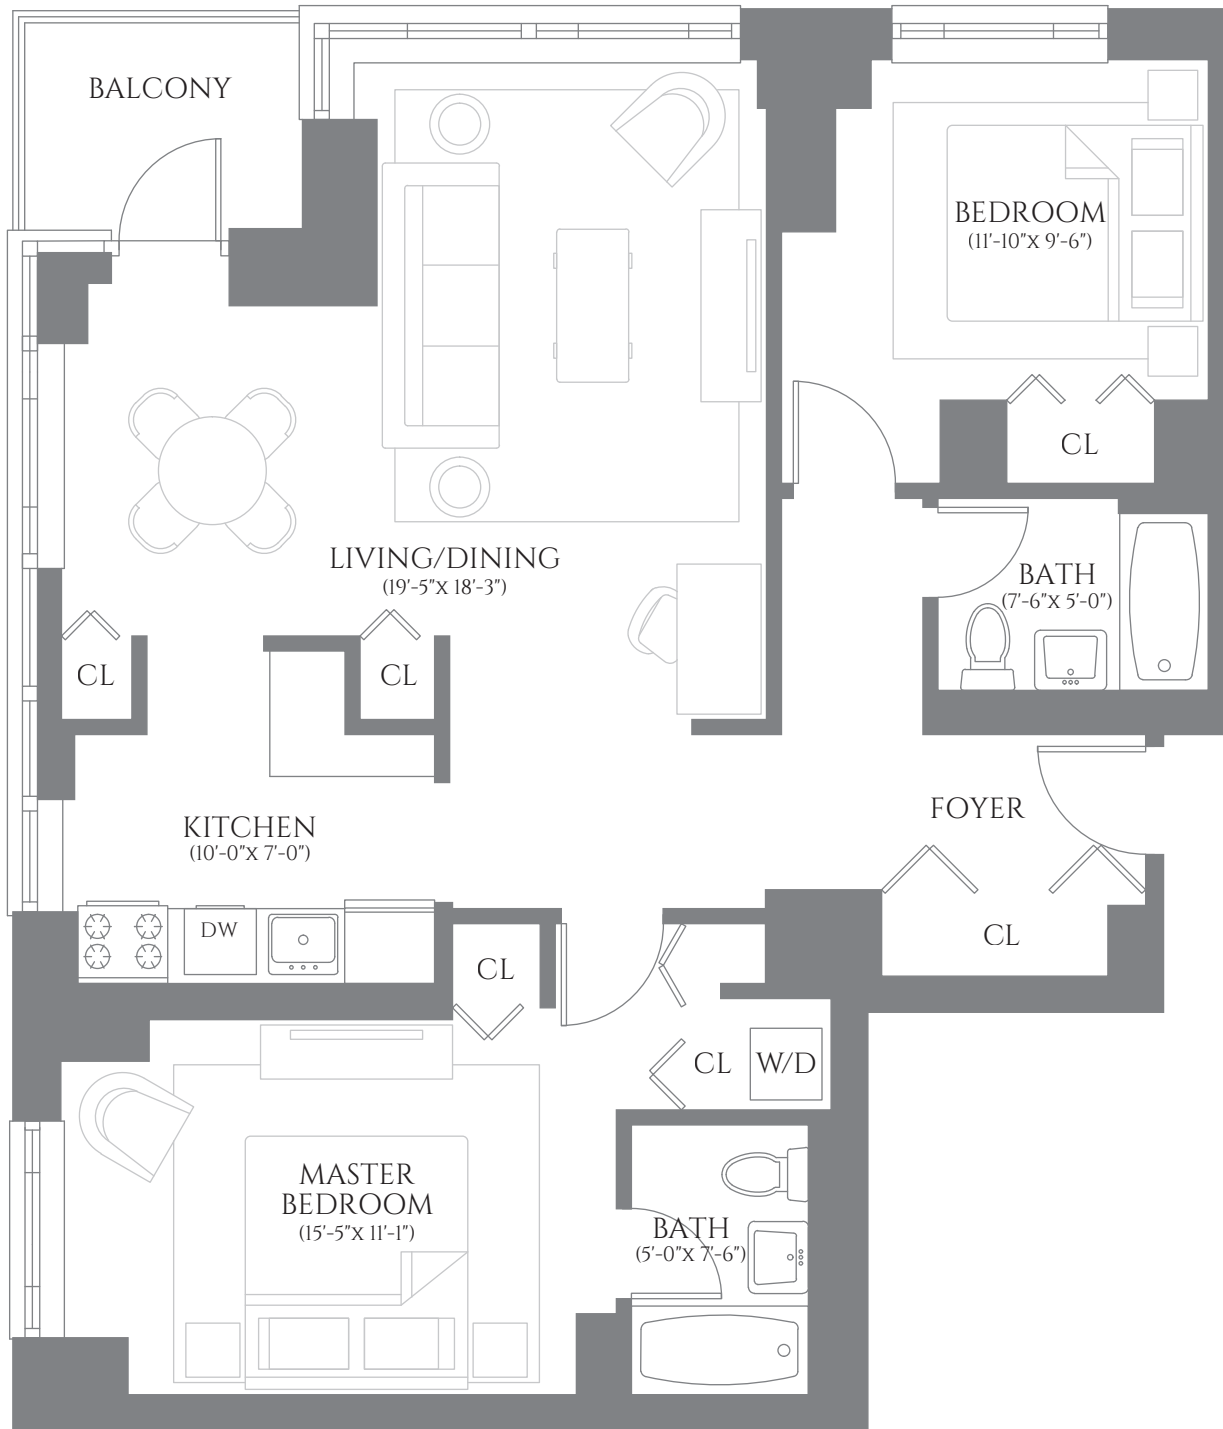

WEST END TOWERS

75 WEST END AVENUE

RIVER TOWER - UNIT A

TWO BEDROOM | TWO BATHROOM
23RD FLOOR

ALL INFORMATION REGARDING THE FLOOR PLAN IS FROM SOURCES DEEMED RELIABLE. HOWEVER, THE BRODSKY ORGANIZATION CANNOT ASSURE ITS ACCURACY AND BEARS NO RESPONSIBILITY FOR ANY ERRORS, OMISSIONS OR MISSTATEMENTS. THE PLAN IS FOR APPROXIMATE INFORMATIONAL PURPOSES ONLY AND SHOULD BE USED AS SUCH BY THE PROSPECTIVE RENTER. ALL DIMENSIONS ARE APPROXIMATE AND SHOULD BE RE-MEASURED BY THE PROSPECTIVE RENTER FOR ABSOLUTE ACCURACY.

BRODSKY