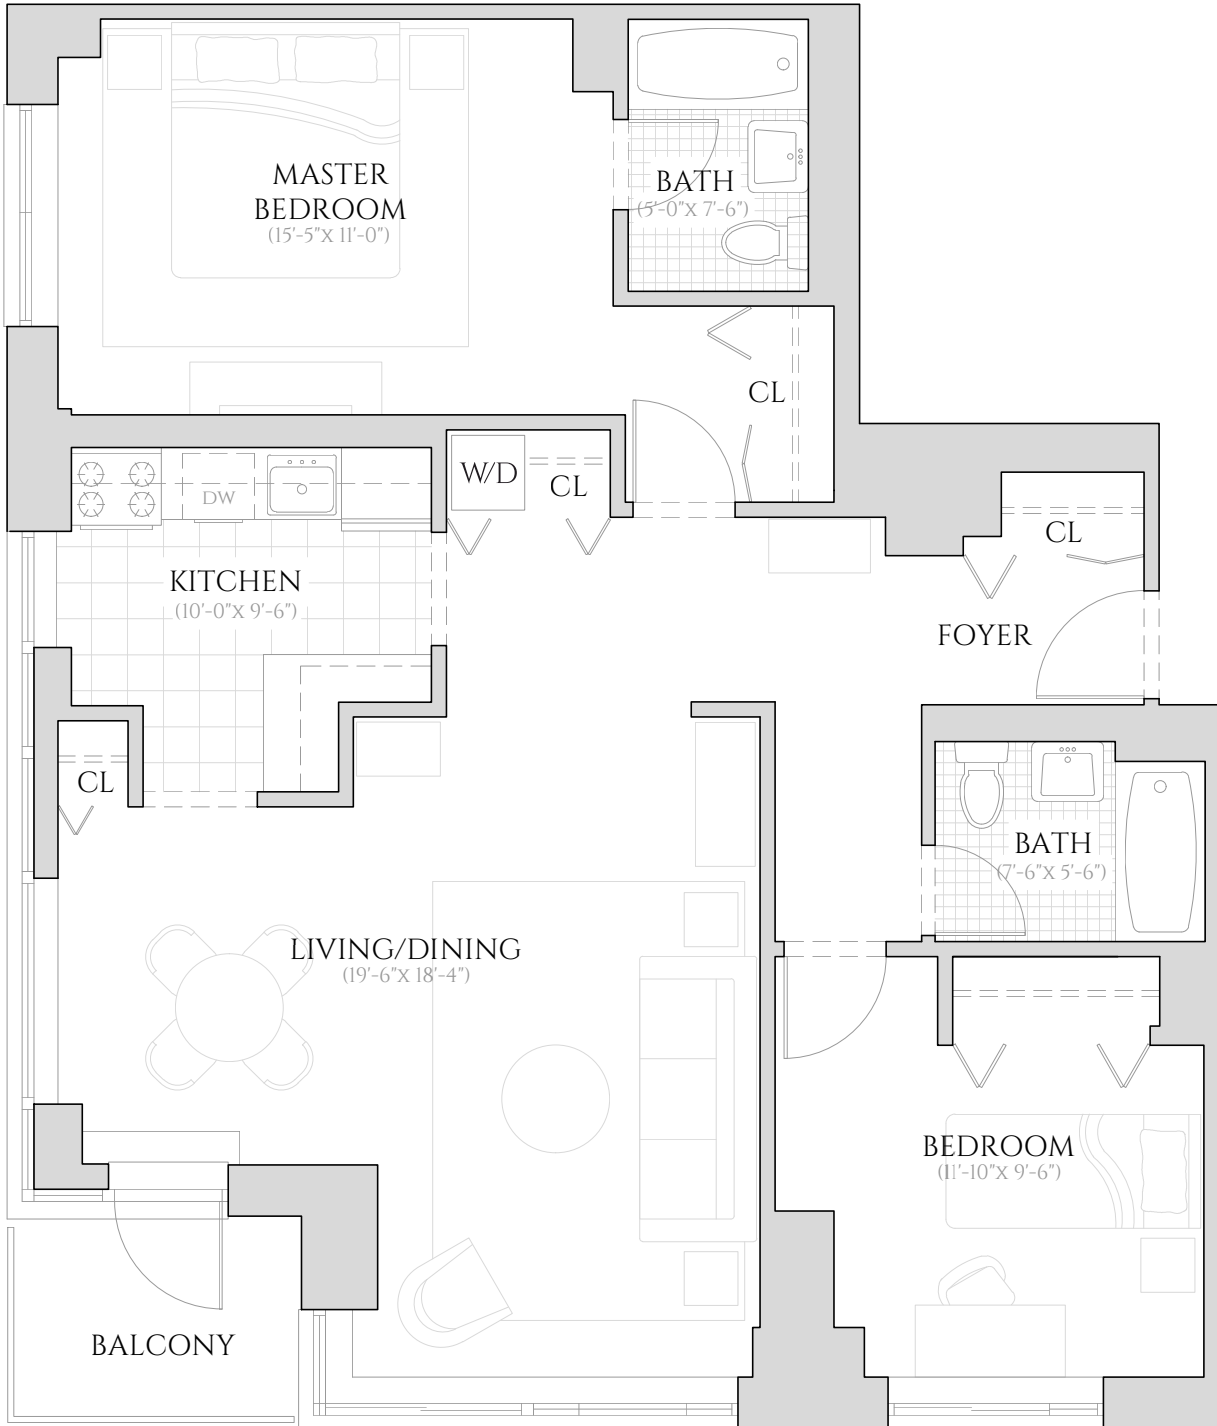

WEST END TOWERS

75 WEST END AVENUE

PARK TOWER - UNIT D

TWO BEDROOM | TWO BATHROOM
26TH FLOOR- 39TH FLOOR

ALL INFORMATION REGARDING THE FLOOR PLAN IS FROM SOURCES DEEMED RELIABLE. HOWEVER, THE BRODSKY ORGANIZATION CANNOT ASSURE ITS ACCURACY AND BEARS NO RESPONSIBILITY FOR ANY ERRORS, OMISSIONS OR MISSTATEMENTS. THE PLAN IS FOR APPROXIMATE INFORMATIONAL PURPOSES ONLY AND SHOULD BE USED AS SUCH BY THE PROSPECTIVE RENTER. ALL DIMENSIONS ARE APPROXIMATE AND SHOULD BE RE-MEASURED BY THE PROSPECTIVE RENTER FOR ABSOLUTE ACCURACY.

BRODSKY