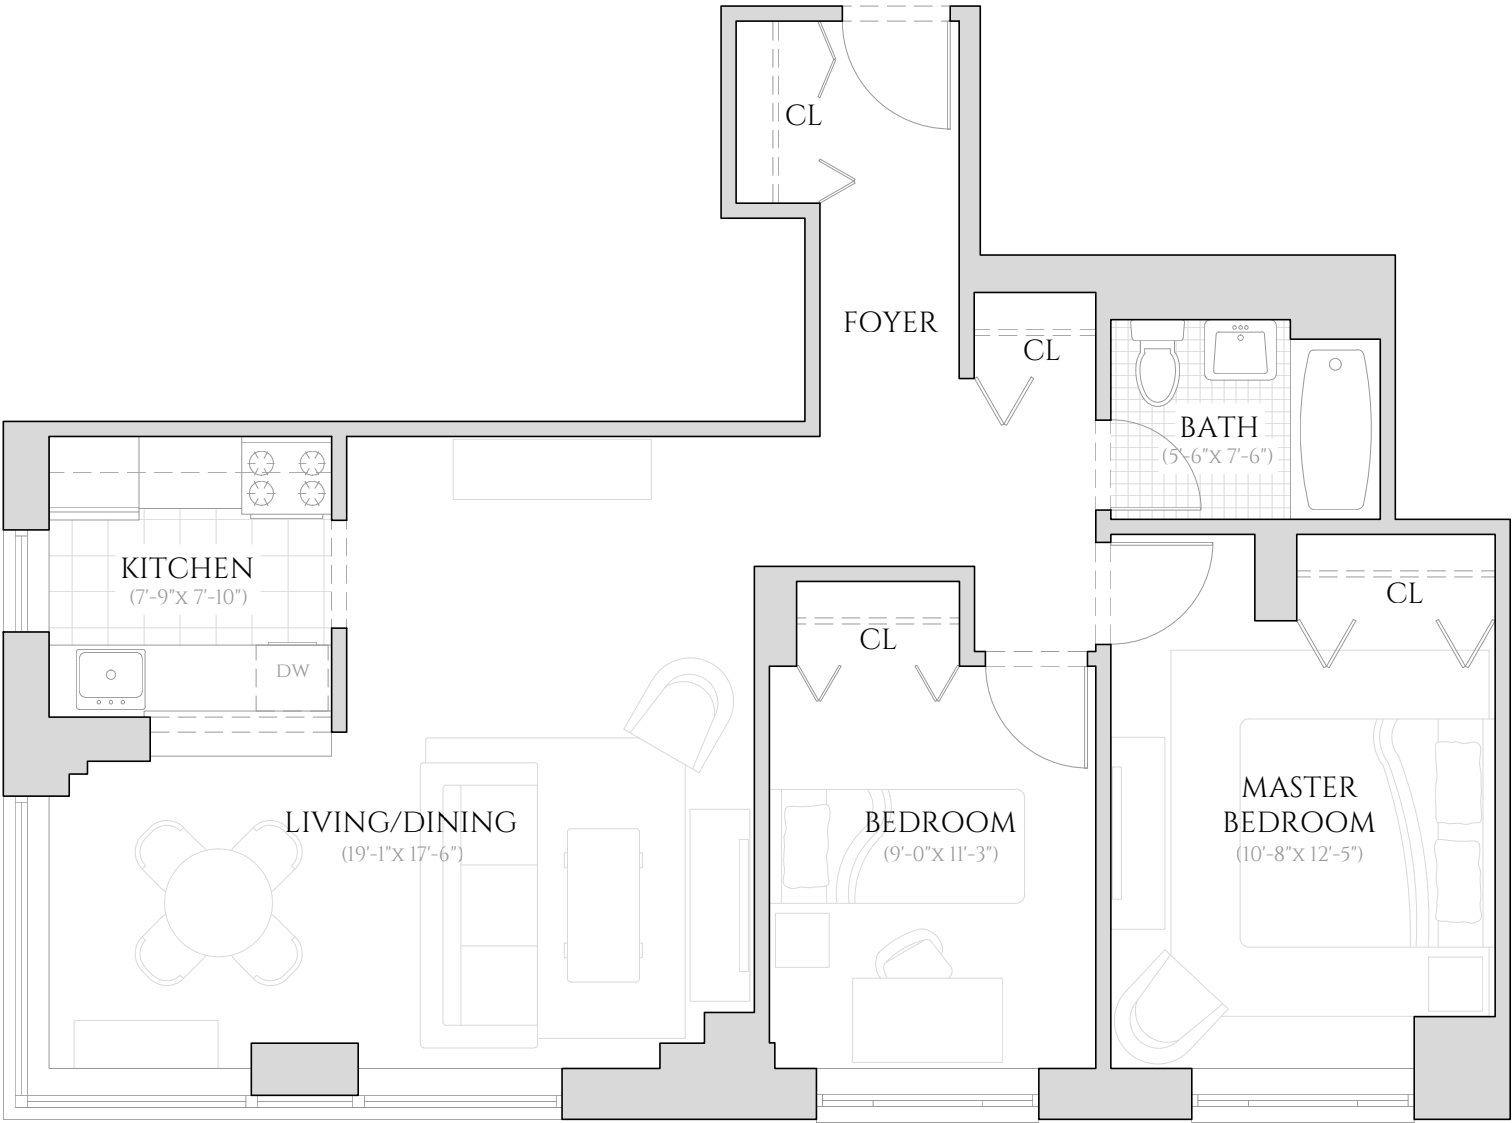

WEST END TOWERS

75 WEST END AVENUE

CITY TOWER - UNIT L

TWO BEDROOM | ONE BATHROOM
7TH FLOOR - 14TH FLOOR

ALL INFORMATION REGARDING THE FLOOR PLAN IS FROM SOURCES DEEMED RELIABLE. HOWEVER, THE BRODSKY ORGANIZATION CANNOT ASSURE ITS ACCURACY AND BEARS NO RESPONSIBILITY FOR ANY ERRORS, OMISSIONS OR MISSTATEMENTS. THE PLAN IS FOR APPROXIMATE INFORMATIONAL PURPOSES ONLY AND SHOULD BE USED AS SUCH BY THE PROSPECTIVE RENTER. ALL DIMENSIONS ARE APPROXIMATE AND SHOULD BE RE-MEASURED BY THE PROSPECTIVE RENTER FOR ABSOLUTE ACCURACY.