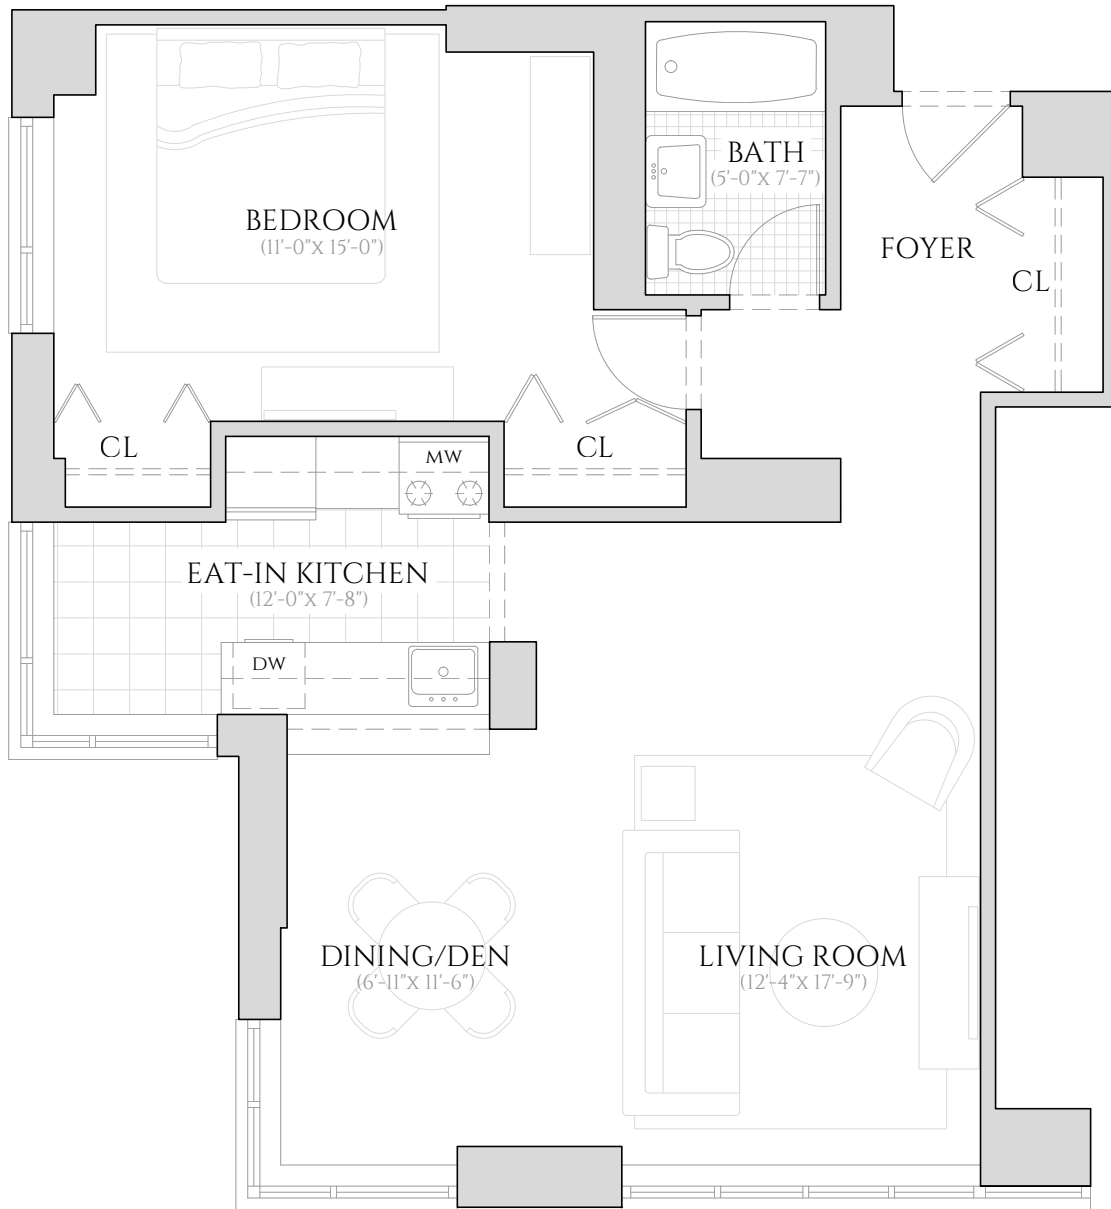

THE CONCERTO

200 WEST 60TH STREET

UNIT B

ONE BEDROOM | ONE BATHROOM

14TH FLOOR - 20TH FLOOR

ALL INFORMATION REGARDING THE FLOOR PLAN IS FROM SOURCES DEEMED RELIABLE. HOWEVER, THE BRODSKY ORGANIZATION CANNOT ASSURE ITS ACCURACY AND BEARS NO RESPONSIBILITY FOR ANY ERRORS, OMISSIONS OR MISSTATEMENTS. THE PLAN IS FOR APPROXIMATE INFORMATIONAL PURPOSES ONLY AND SHOULD BE USED AS SUCH BY THE PROSPECTIVE RENTER. ALL DIMENSIONS ARE APPROXIMATE AND SHOULD BE RE-MEASURED BY THE PROSPECTIVE RENTER FOR ABSOLUTE ACCURACY.