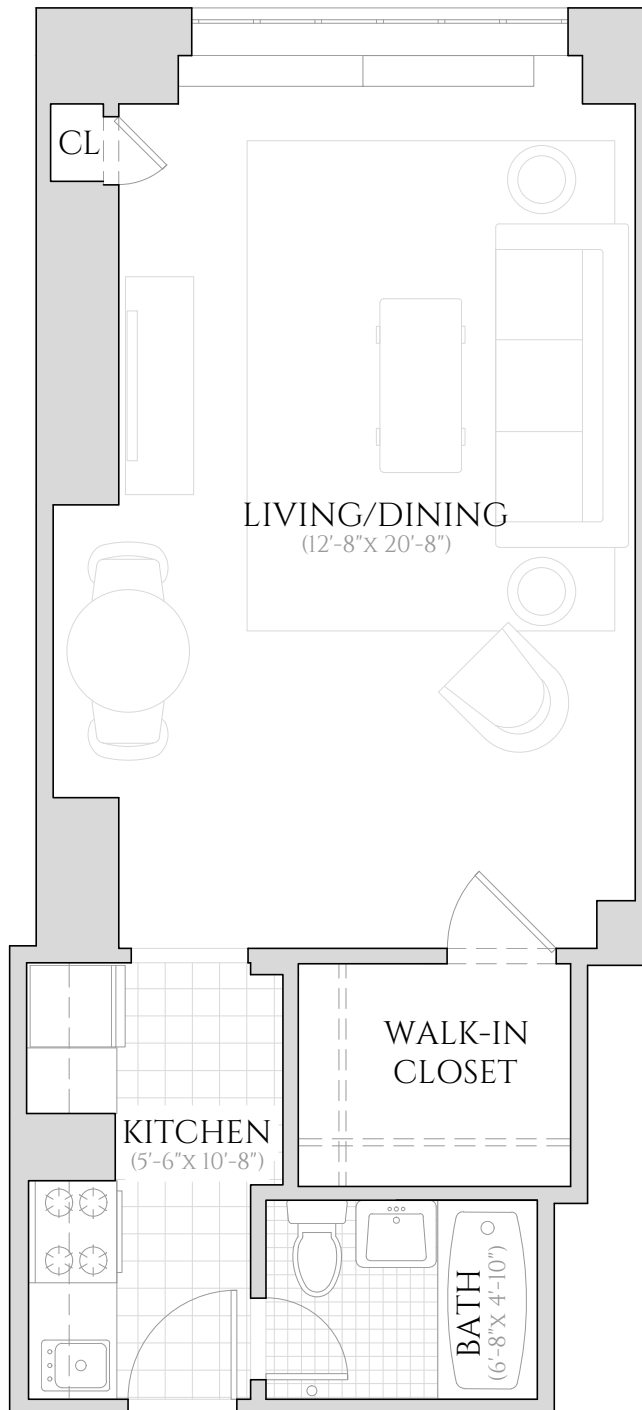

THE BEAUX ARTS

310 EAST 44TH STREET NEW YORK, NY 10017

UNIT 1006

STUDIO | ONE BATHROOM
10TH FLOOR

ALL INFORMATION REGARDING THE FLOOR PLAN IS FROM SOURCES DEEMED RELIABLE. HOWEVER, THE BRODSKY ORGANIZATION CANNOT ASSURE ITS ACCURACY AND BEARS NO RESPONSIBILITY FOR ANY ERRORS, OMISSIONS OR MISSTATEMENTS. THE PLAN IS FOR APPROXIMATE INFORMATIONAL PURPOSES ONLY AND SHOULD BE USED AS SUCH BY THE PROSPECTIVE RENTER. ALL DIMENSIONS ARE APPROXIMATE AND SHOULD BE RE-MEASURED BY THE PROSPECTIVE RENTER FOR ABSOLUTE ACCURACY.