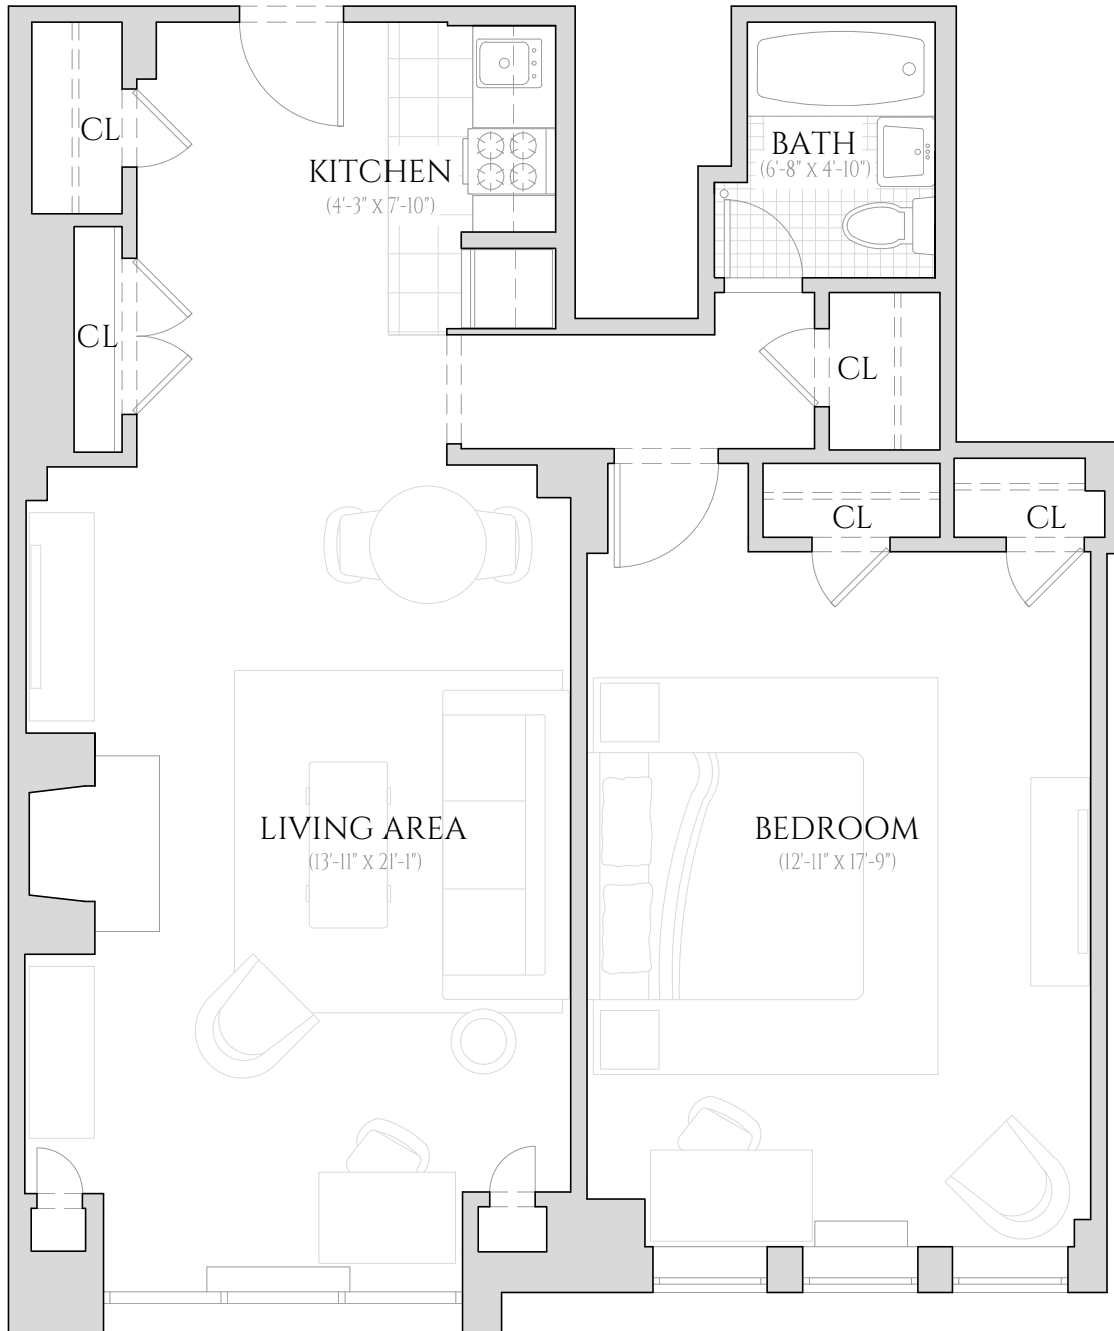

THE BEAUX ARTS

310 EAST 44TH STREET NEW YORK, NY 10017

UNIT 1403

ONE BEDROOM | ONE BATHROOM

14TH FLOOR

ALL INFORMATION REGARDING THE FLOOR PLAN IS FROM SOURCES DEEMED RELIABLE. HOWEVER, THE BRODSKY ORGANIZATION CANNOT ASSURE ITS ACCURACY AND BEARS NO RESPONSIBILITY FOR ANY ERRORS, OMISSIONS OR MISSTATEMENTS. THE PLAN IS FOR APPROXIMATE INFORMATIONAL PURPOSES ONLY AND SHOULD BE USED AS SUCH BY THE PROSPECTIVE RENTER. ALL DIMENSIONS ARE APPROXIMATE AND SHOULD BE RE-MEASURED BY THE PROSPECTIVE RENTER FOR ABSOLUTE ACCURACY.

BRODSKY