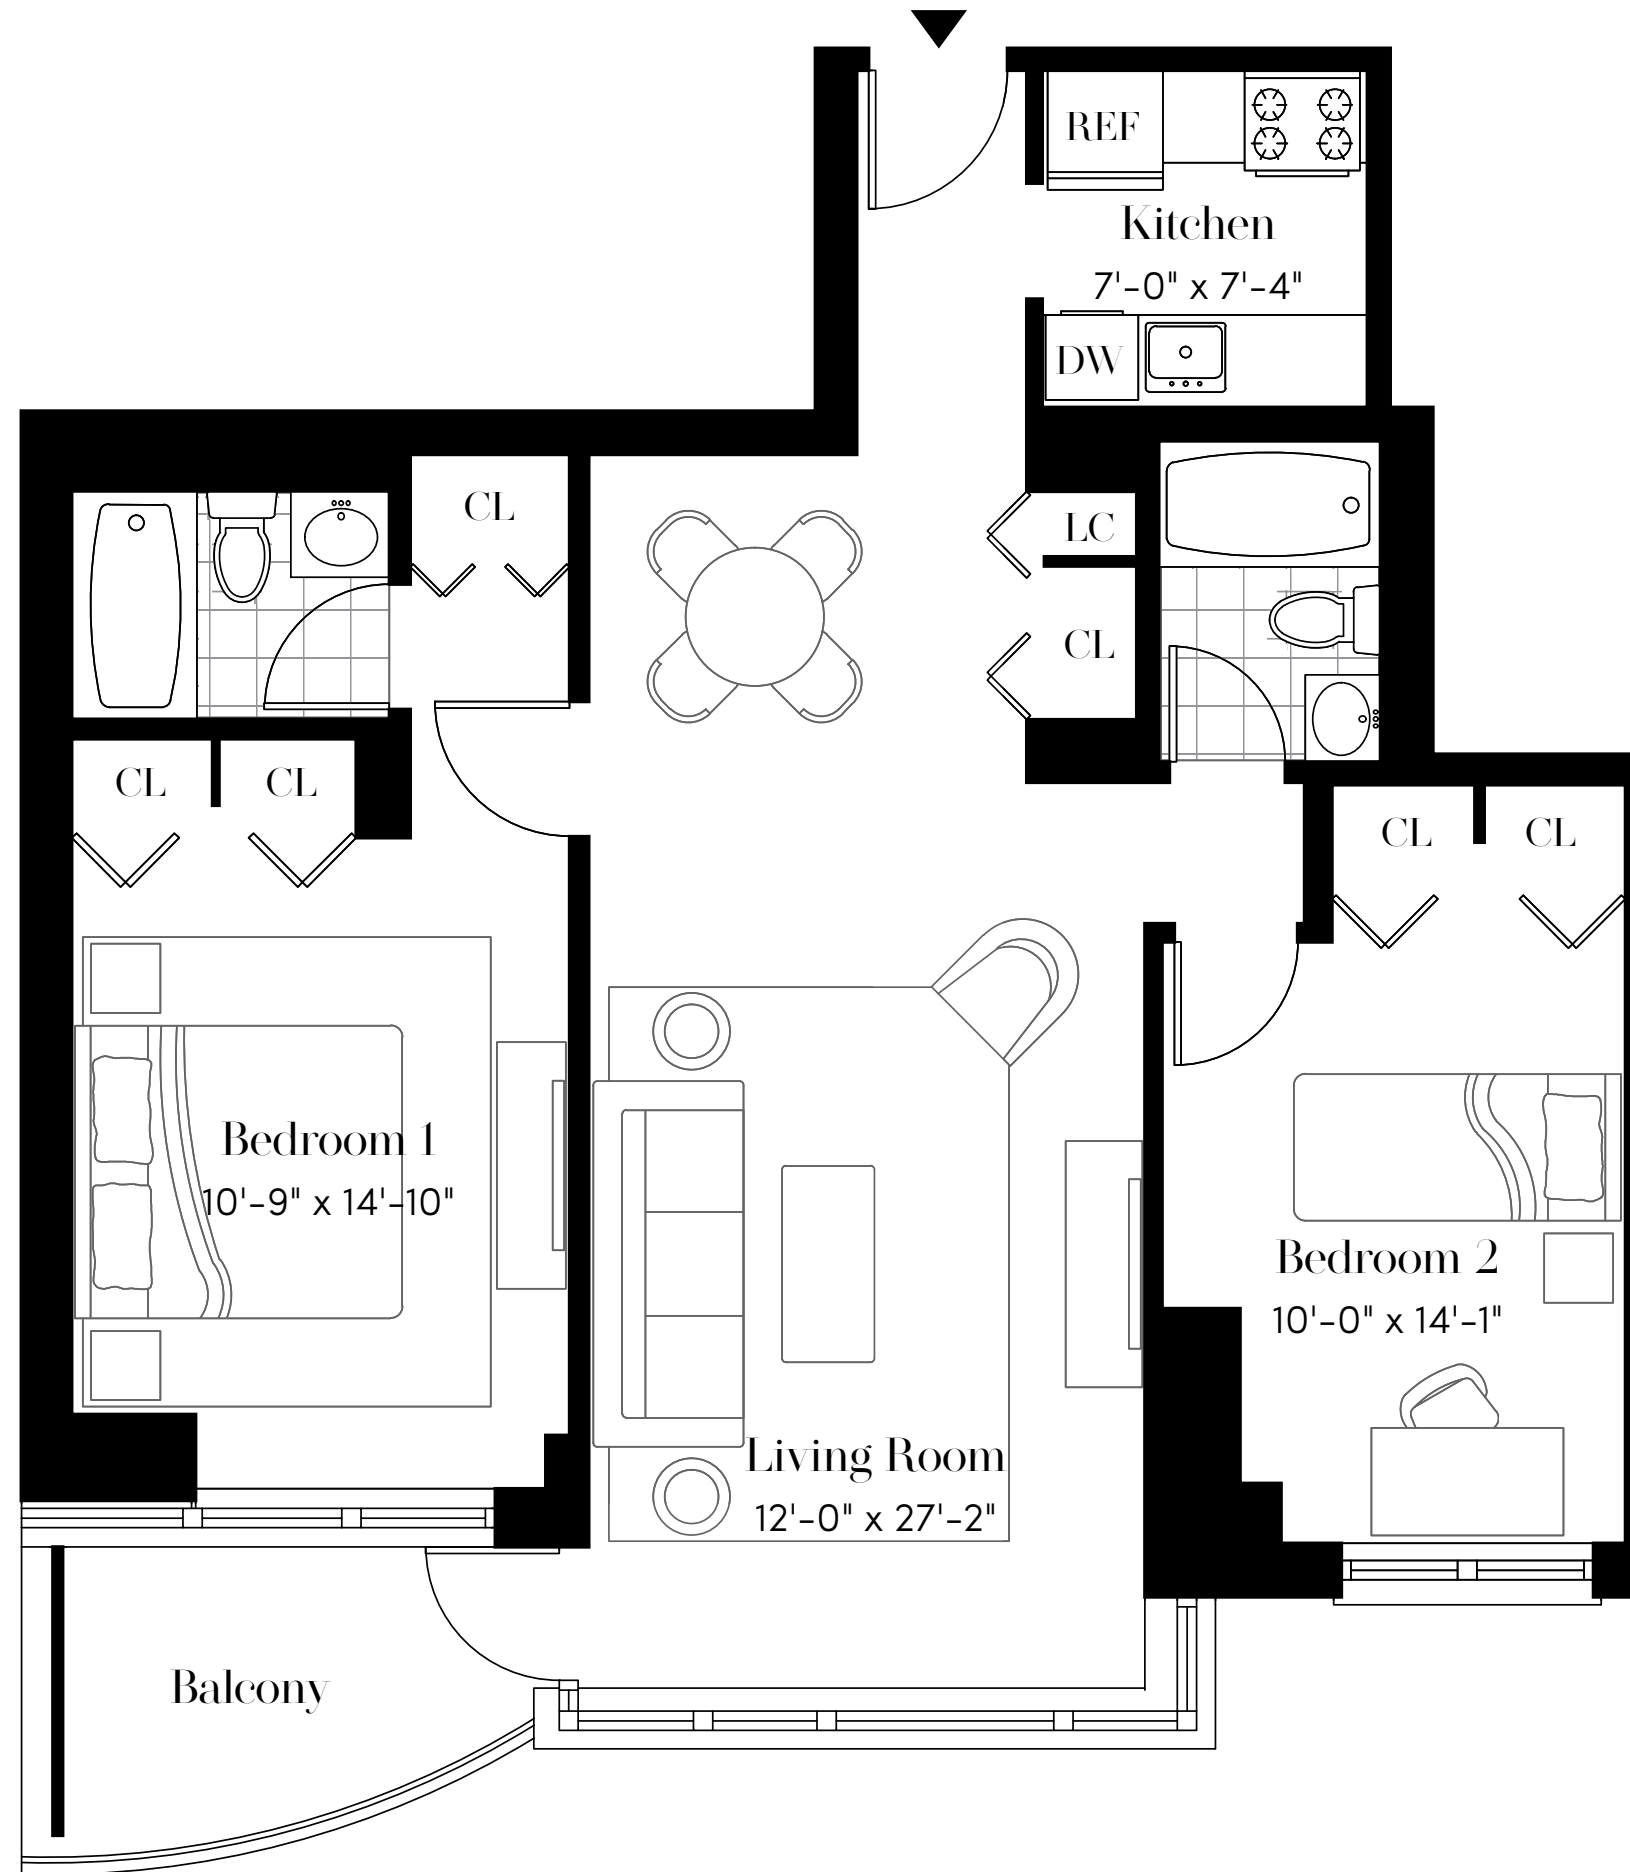

SOUTH PARK TOWER

# UNIT N

2 Bedrooms | 2 Bathrooms  
21st - 44th Floor

124 West 60th Street, New York, NY 10023  
212.315.5560 | info@southparktower.com

**BRODSKY** ALL INFORMATION REGARDING THE FLOOR PLAN IS FROM SOURCES DEEMED RELIABLE. HOWEVER, THE BRODSKY ORGANIZATION CANNOT ASSURE ITS ACCURACY AND BEARS NO RESPONSIBILITY FOR ANY ERRORS, OMISSIONS OR MISSTATEMENTS. THE PLAN IS FOR APPROXIMATE PURPOSES ONLY AND SHOULD BE USED AS SUCH BY THE PROSPECTIVE RENTER. ALL DIMENSIONS ARE APPROXIMATE AND SHOULD BE RE-MEASURED INFORMATIONAL BY THE PROSPECTIVE RENTER FOR ABSOLUTE ACCURACY.