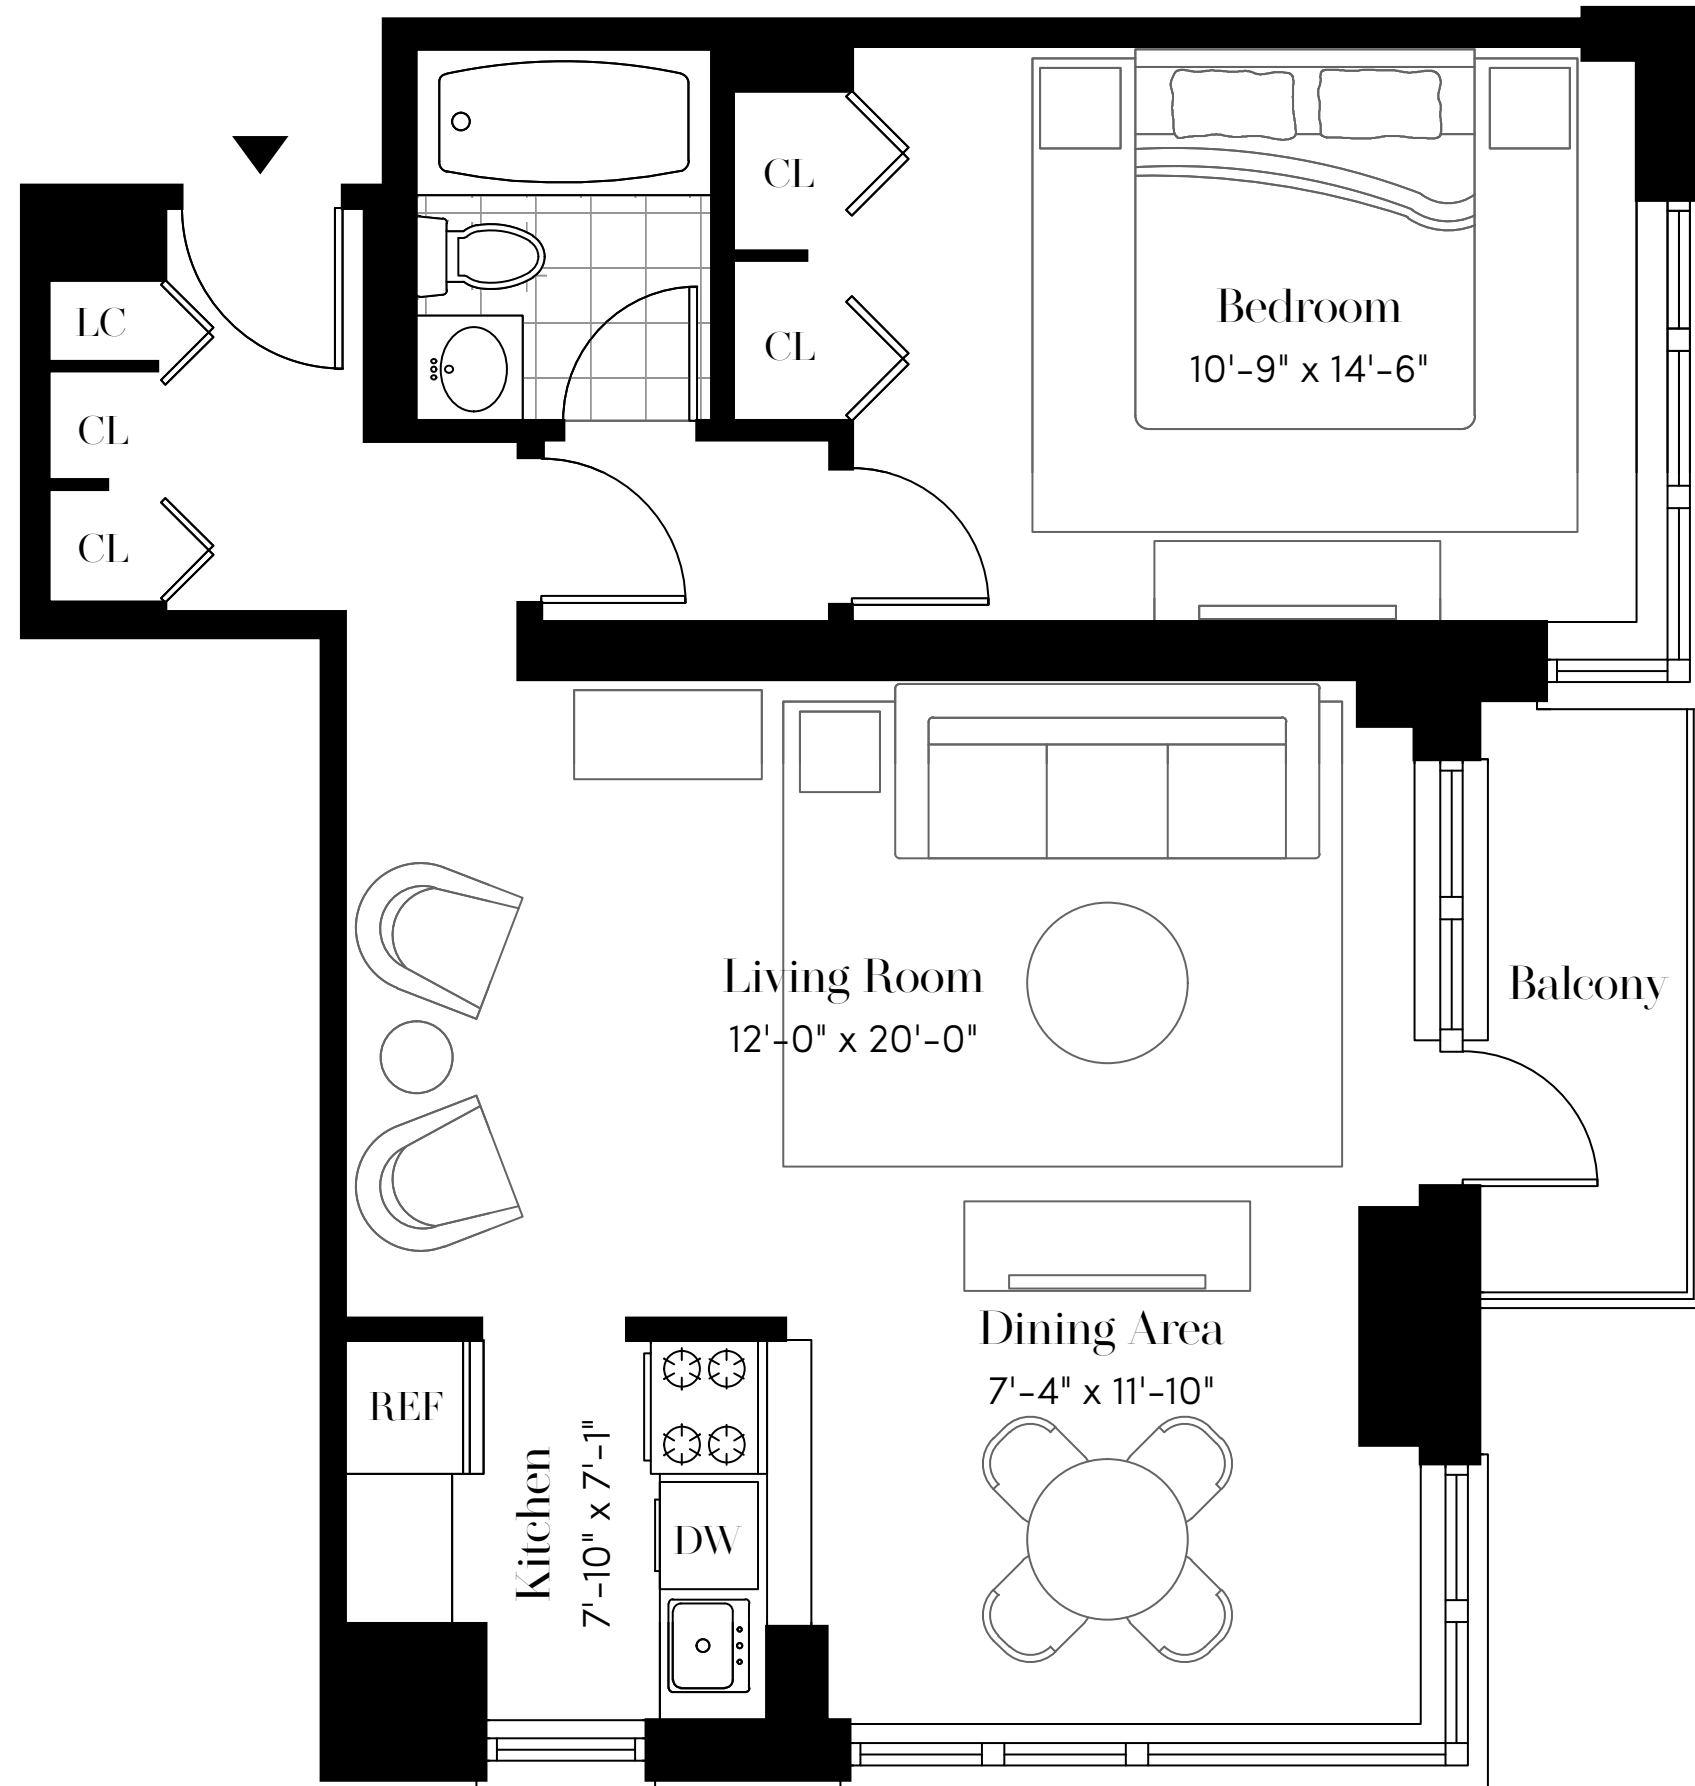

SOUTH PARK TOWER

UNIT M

1 Bedroom | 1 Bathroom

10th - 20th Floor

124 West 60th Street, New York, NY 10023
212.315.5560 | info@southparktower.com

BRODSKY ALL INFORMATION REGARDING THE FLOOR PLAN IS FROM SOURCES DEEMED RELIABLE. HOWEVER, THE BRODSKY ORGANIZATION CANNOT ASSURE ITS ACCURACY AND BEARS NO RESPONSIBILITY FOR ANY ERRORS, OMISSIONS OR MISSTATEMENTS. THE PLAN IS FOR APPROXIMATE PURPOSES ONLY AND SHOULD BE USED AS SUCH BY THE PROSPECTIVE RENTER. ALL DIMENSIONS ARE APPROXIMATE AND SHOULD BE RE-MEASURED INFORMATIONAL BY THE PROSPECTIVE RENTER FOR ABSOLUTE ACCURACY.