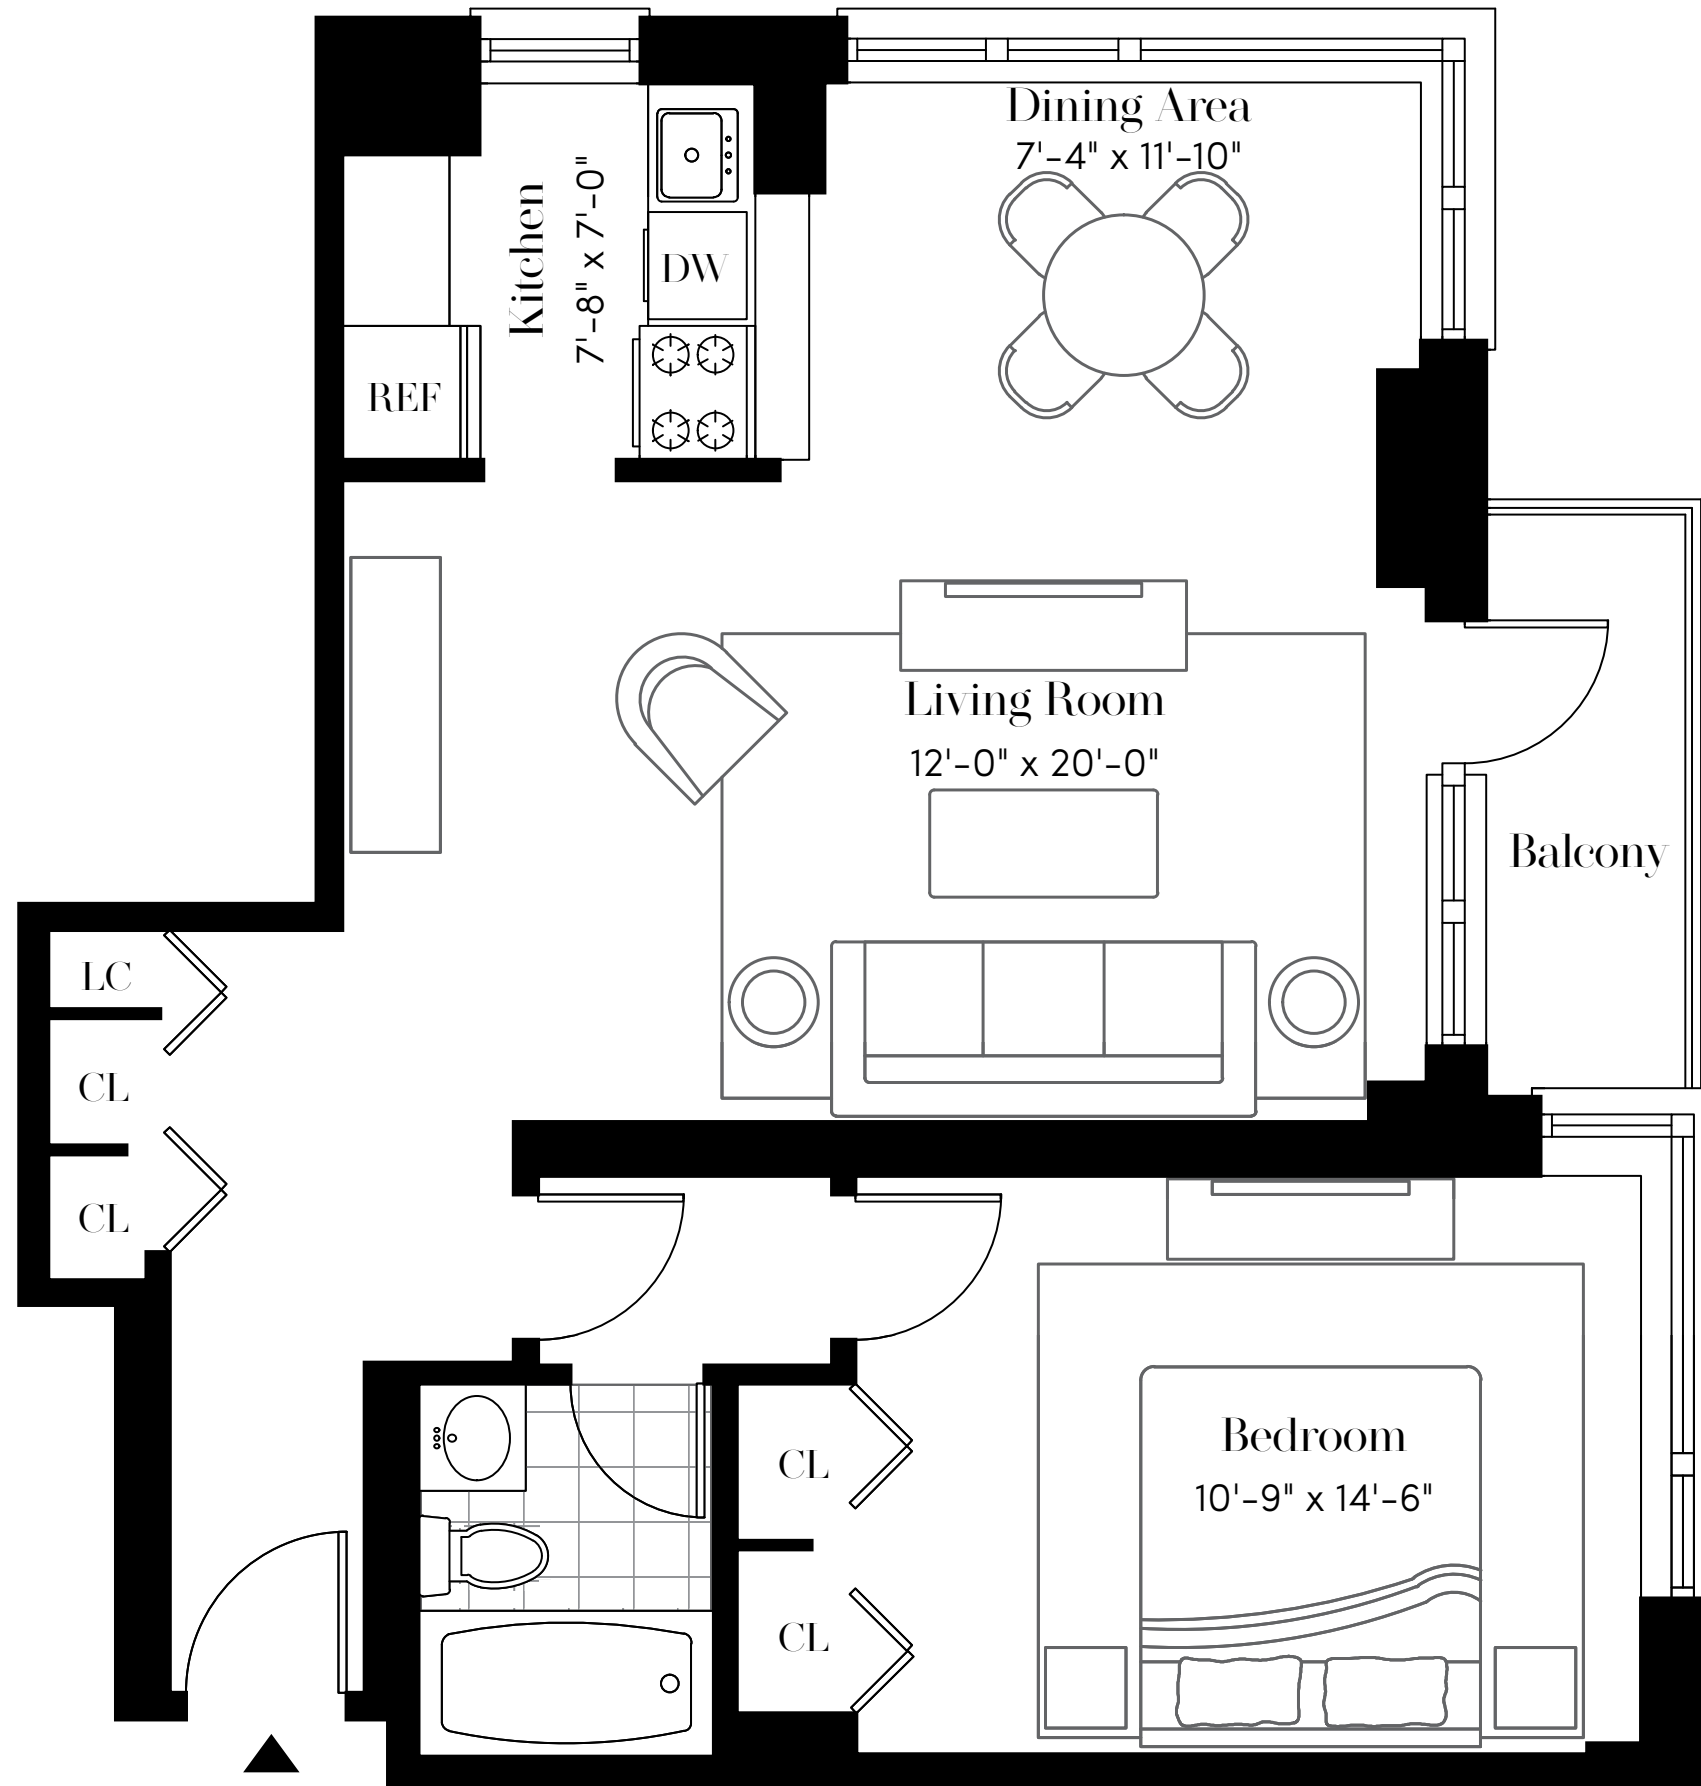

SOUTH PARK TOWER

# UNIT L

1 Bedroom | 1 Bathroom  
10th - 20th Floor

124 West 60th Street, New York, NY 10023  
212.315.5560 | info@southparktower.com

**BRODSKY** ALL INFORMATION REGARDING THE FLOOR PLAN IS FROM SOURCES DEEMED RELIABLE. HOWEVER, THE BRODSKY ORGANIZATION CANNOT ASSURE ITS ACCURACY AND BEARS NO RESPONSIBILITY FOR ANY ERRORS, OMISSIONS OR MISSTATEMENTS. THE PLAN IS FOR APPROXIMATE PURPOSES ONLY AND SHOULD BE USED AS SUCH BY THE PROSPECTIVE RENTER. ALL DIMENSIONS ARE APPROXIMATE AND SHOULD BE RE-MEASURED INFORMATIONAL BY THE PROSPECTIVE RENTER FOR ABSOLUTE ACCURACY.