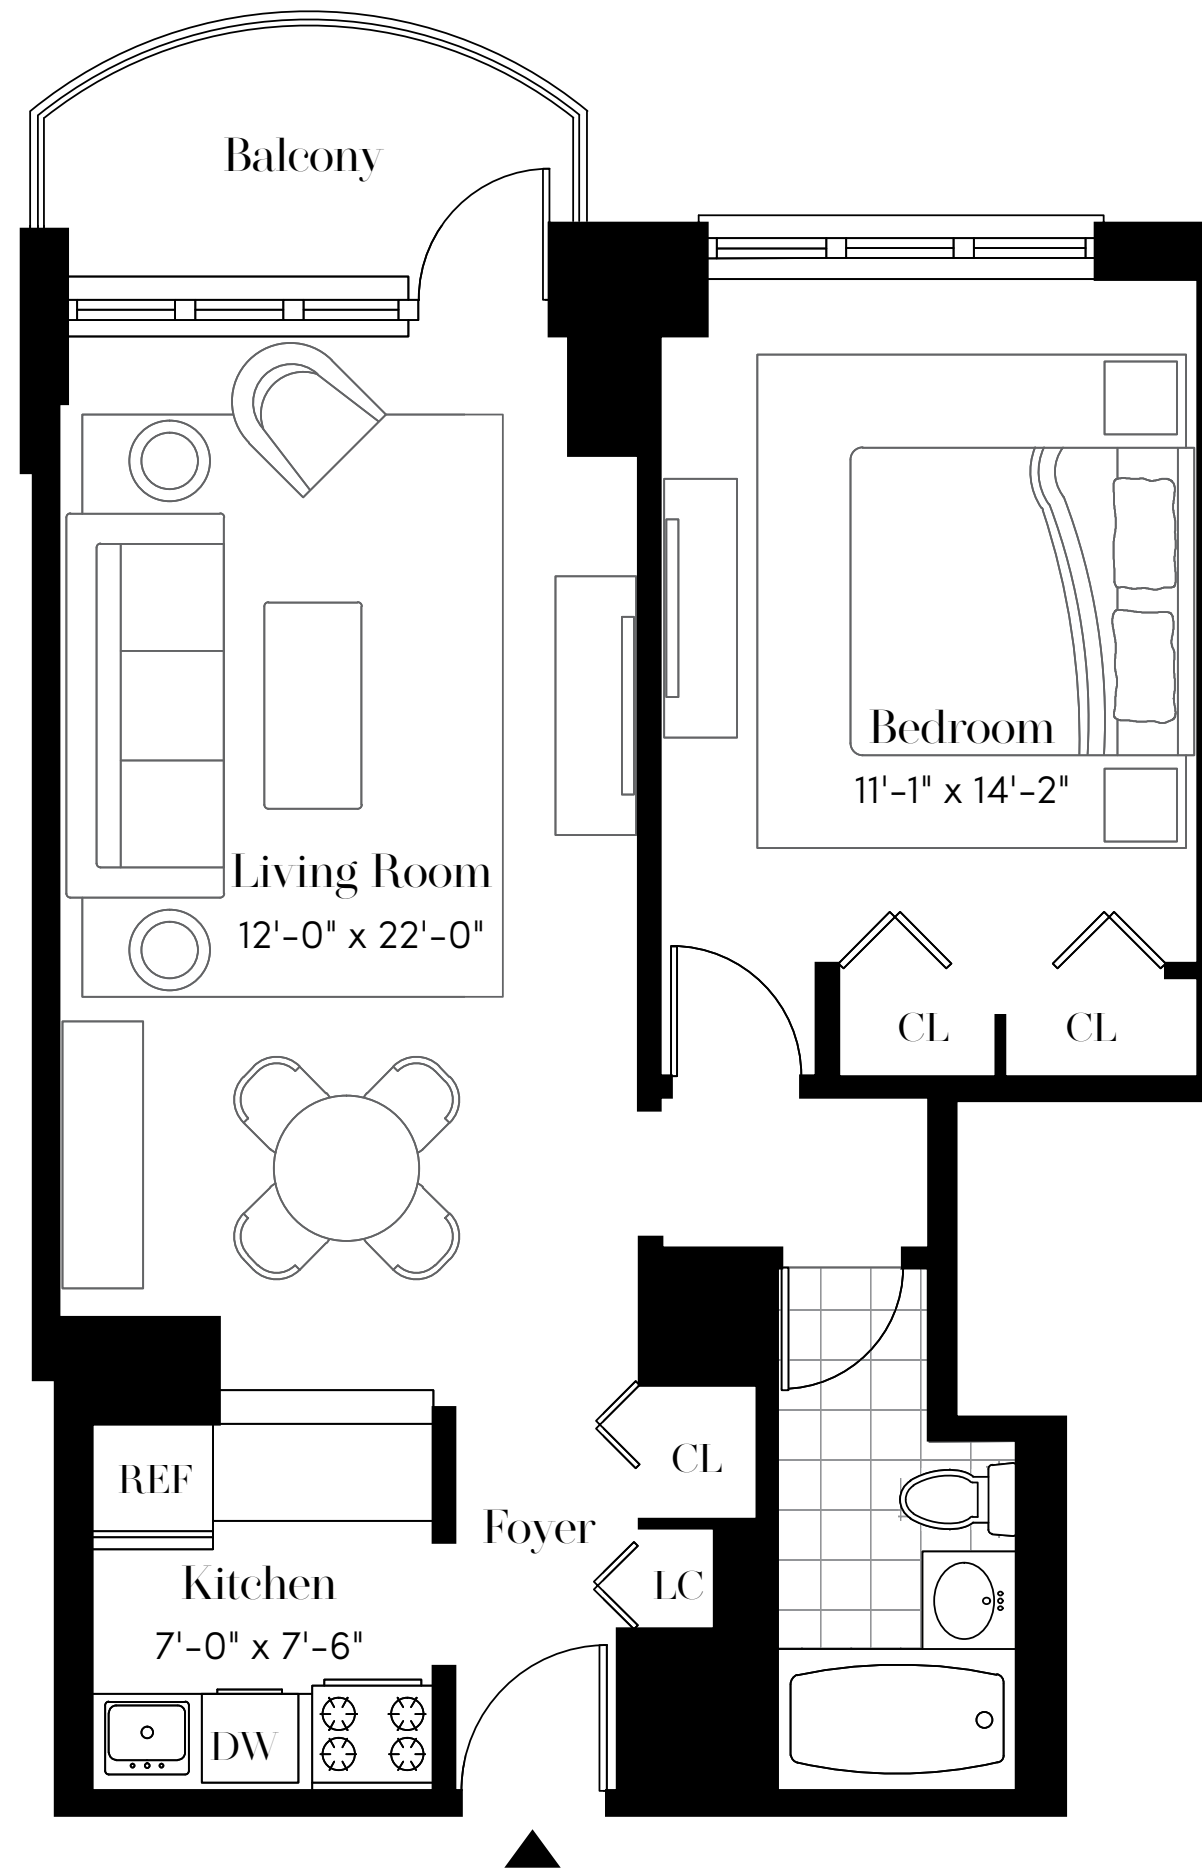

SOUTH PARK TOWER

UNIT K

1 Bedroom | 1 Bathroom

10th - 44th Floor

124 West 60th Street, New York, NY 10023
212.315.5560 | info@southparktower.com

BRODSKY ALL INFORMATION REGARDING THE FLOOR PLAN IS FROM SOURCES DEEMED RELIABLE. HOWEVER, THE BRODSKY ORGANIZATION CANNOT ASSURE ITS ACCURACY AND BEARS NO RESPONSIBILITY FOR ANY ERRORS, OMISSIONS OR MISSTATEMENTS. THE PLAN IS FOR APPROXIMATE PURPOSES ONLY AND SHOULD BE USED AS SUCH BY THE PROSPECTIVE RENTER. ALL DIMENSIONS ARE APPROXIMATE AND SHOULD BE RE-MEASURED INFORMATIONALLY BY THE PROSPECTIVE RENTER FOR ABSOLUTE ACCURACY.