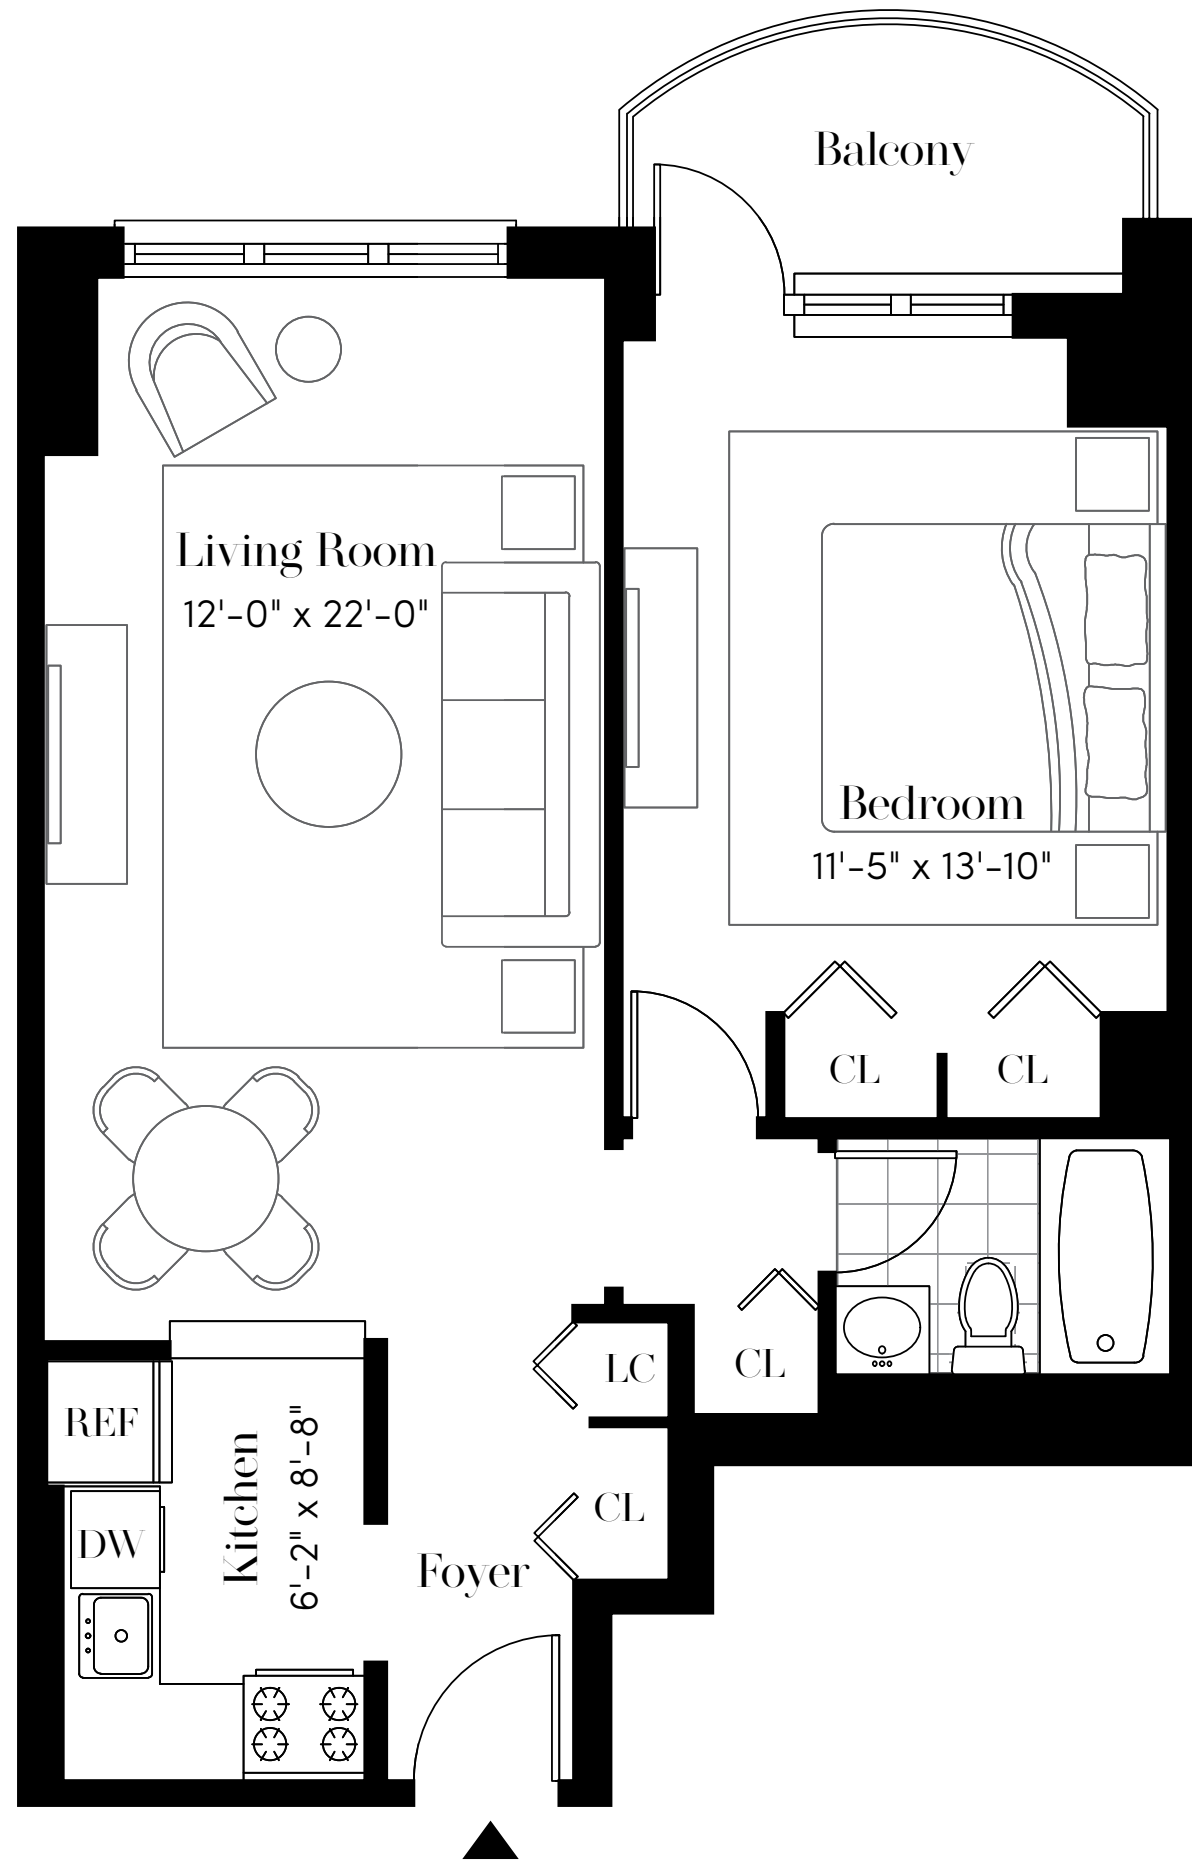

SOUTH PARK TOWER

UNIT H

1 Bedroom | 1 Bathroom

10th - 44th Floor

124 West 60th Street, New York, NY 10023
212.315.5560 | info@southparktower.com

BRODSKY ALL INFORMATION REGARDING THE FLOOR PLAN IS FROM SOURCES DEEMED RELIABLE. HOWEVER, THE BRODSKY ORGANIZATION CANNOT ASSURE ITS ACCURACY AND BEARS NO RESPONSIBILITY FOR ANY ERRORS, OMISSIONS OR MISSTATEMENTS. THE PLAN IS FOR APPROXIMATE PURPOSES ONLY AND SHOULD BE USED AS SUCH BY THE PROSPECTIVE RENTER. ALL DIMENSIONS ARE APPROXIMATE AND SHOULD BE RE-MEASURED INFORMATIONAL BY THE PROSPECTIVE RENTER FOR ABSOLUTE ACCURACY.