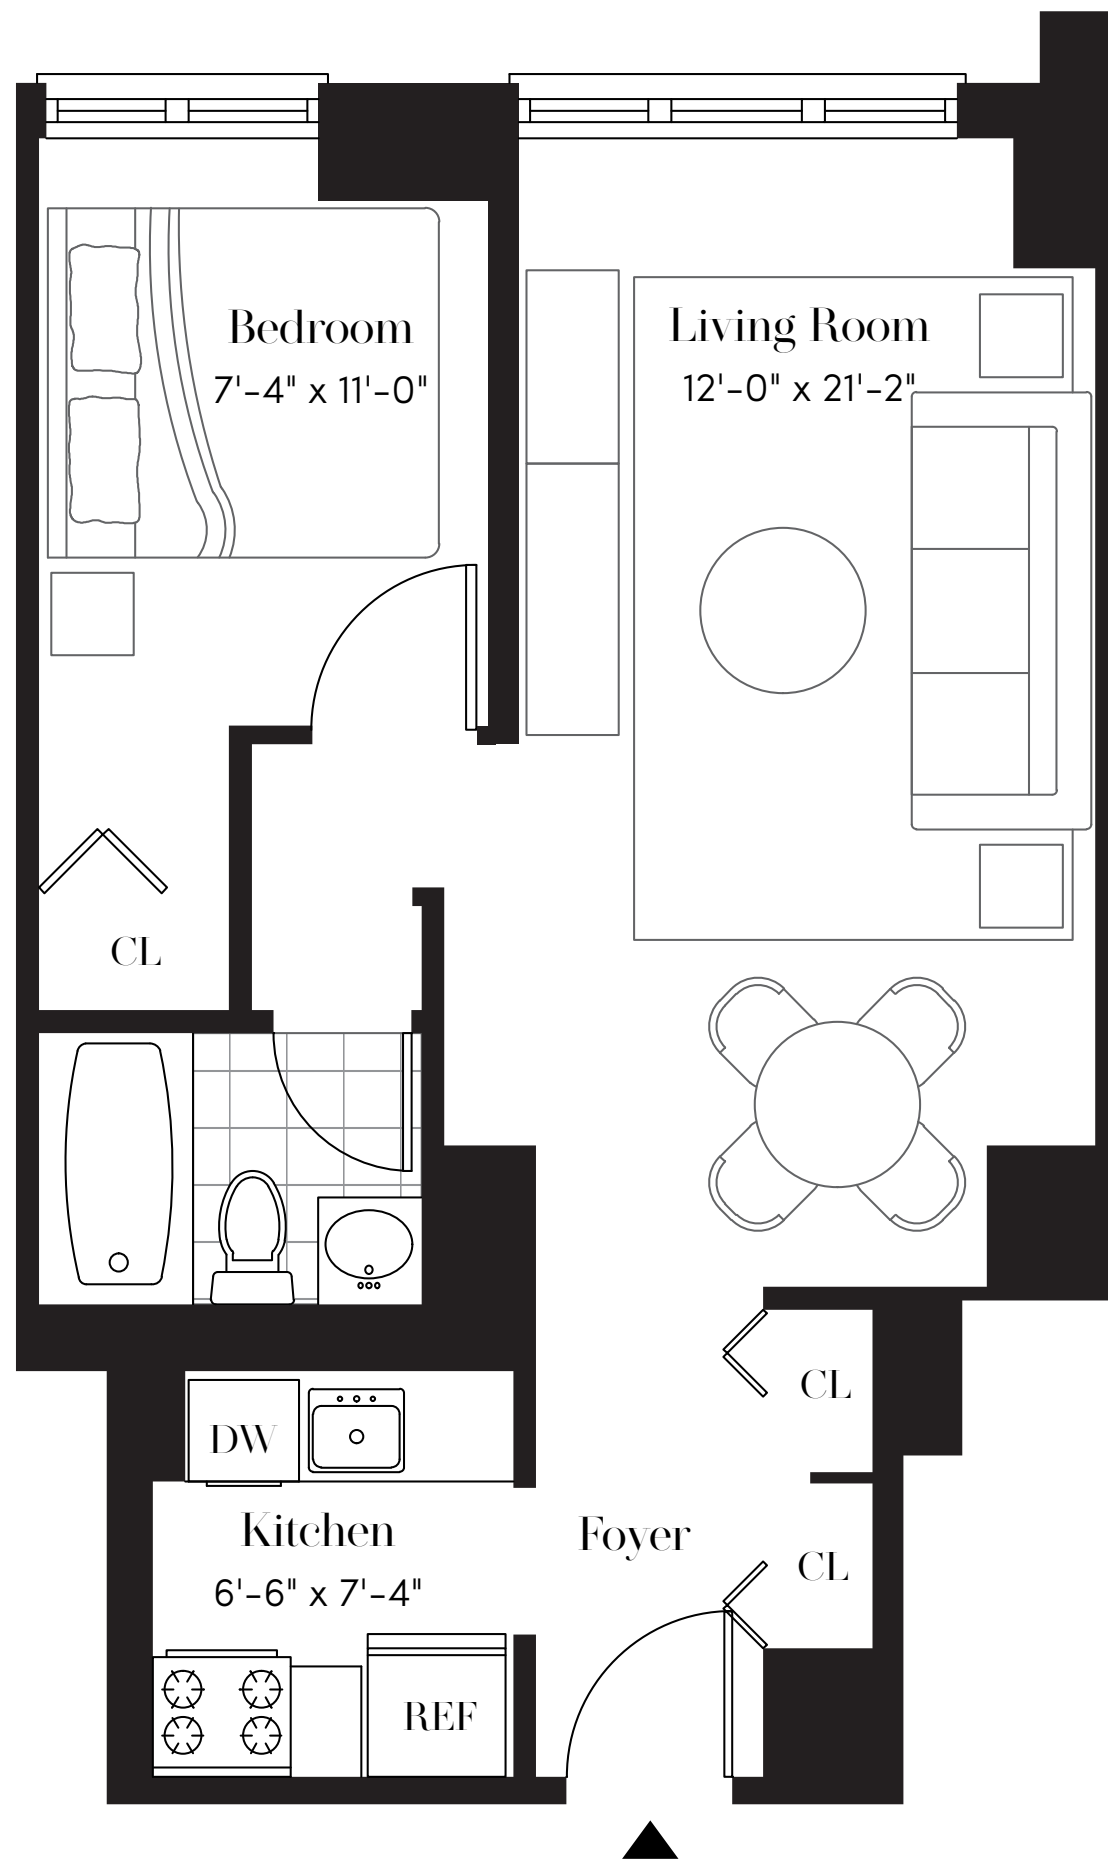

SOUTH PARK TOWER

# UNIT G

1 Bedroom | 1 Bathroom

10th - 44th Floor

124 West 60th Street, New York, NY 10023  
212.315.5560 | info@southparktower.com

**BRODSKY** ALL INFORMATION REGARDING THE FLOOR PLAN IS FROM SOURCES DEEMED RELIABLE. HOWEVER, THE BRODSKY ORGANIZATION CANNOT ASSURE ITS ACCURACY AND BEARS NO RESPONSIBILITY FOR ANY ERRORS, OMISSIONS OR MISSTATEMENTS. THE PLAN IS FOR APPROXIMATE PURPOSES ONLY AND SHOULD BE USED AS SUCH BY THE PROSPECTIVE RENTER. ALL DIMENSIONS ARE APPROXIMATE AND SHOULD BE RE-MEASURED INFORMATIONAL BY THE PROSPECTIVE RENTER FOR ABSOLUTE ACCURACY.