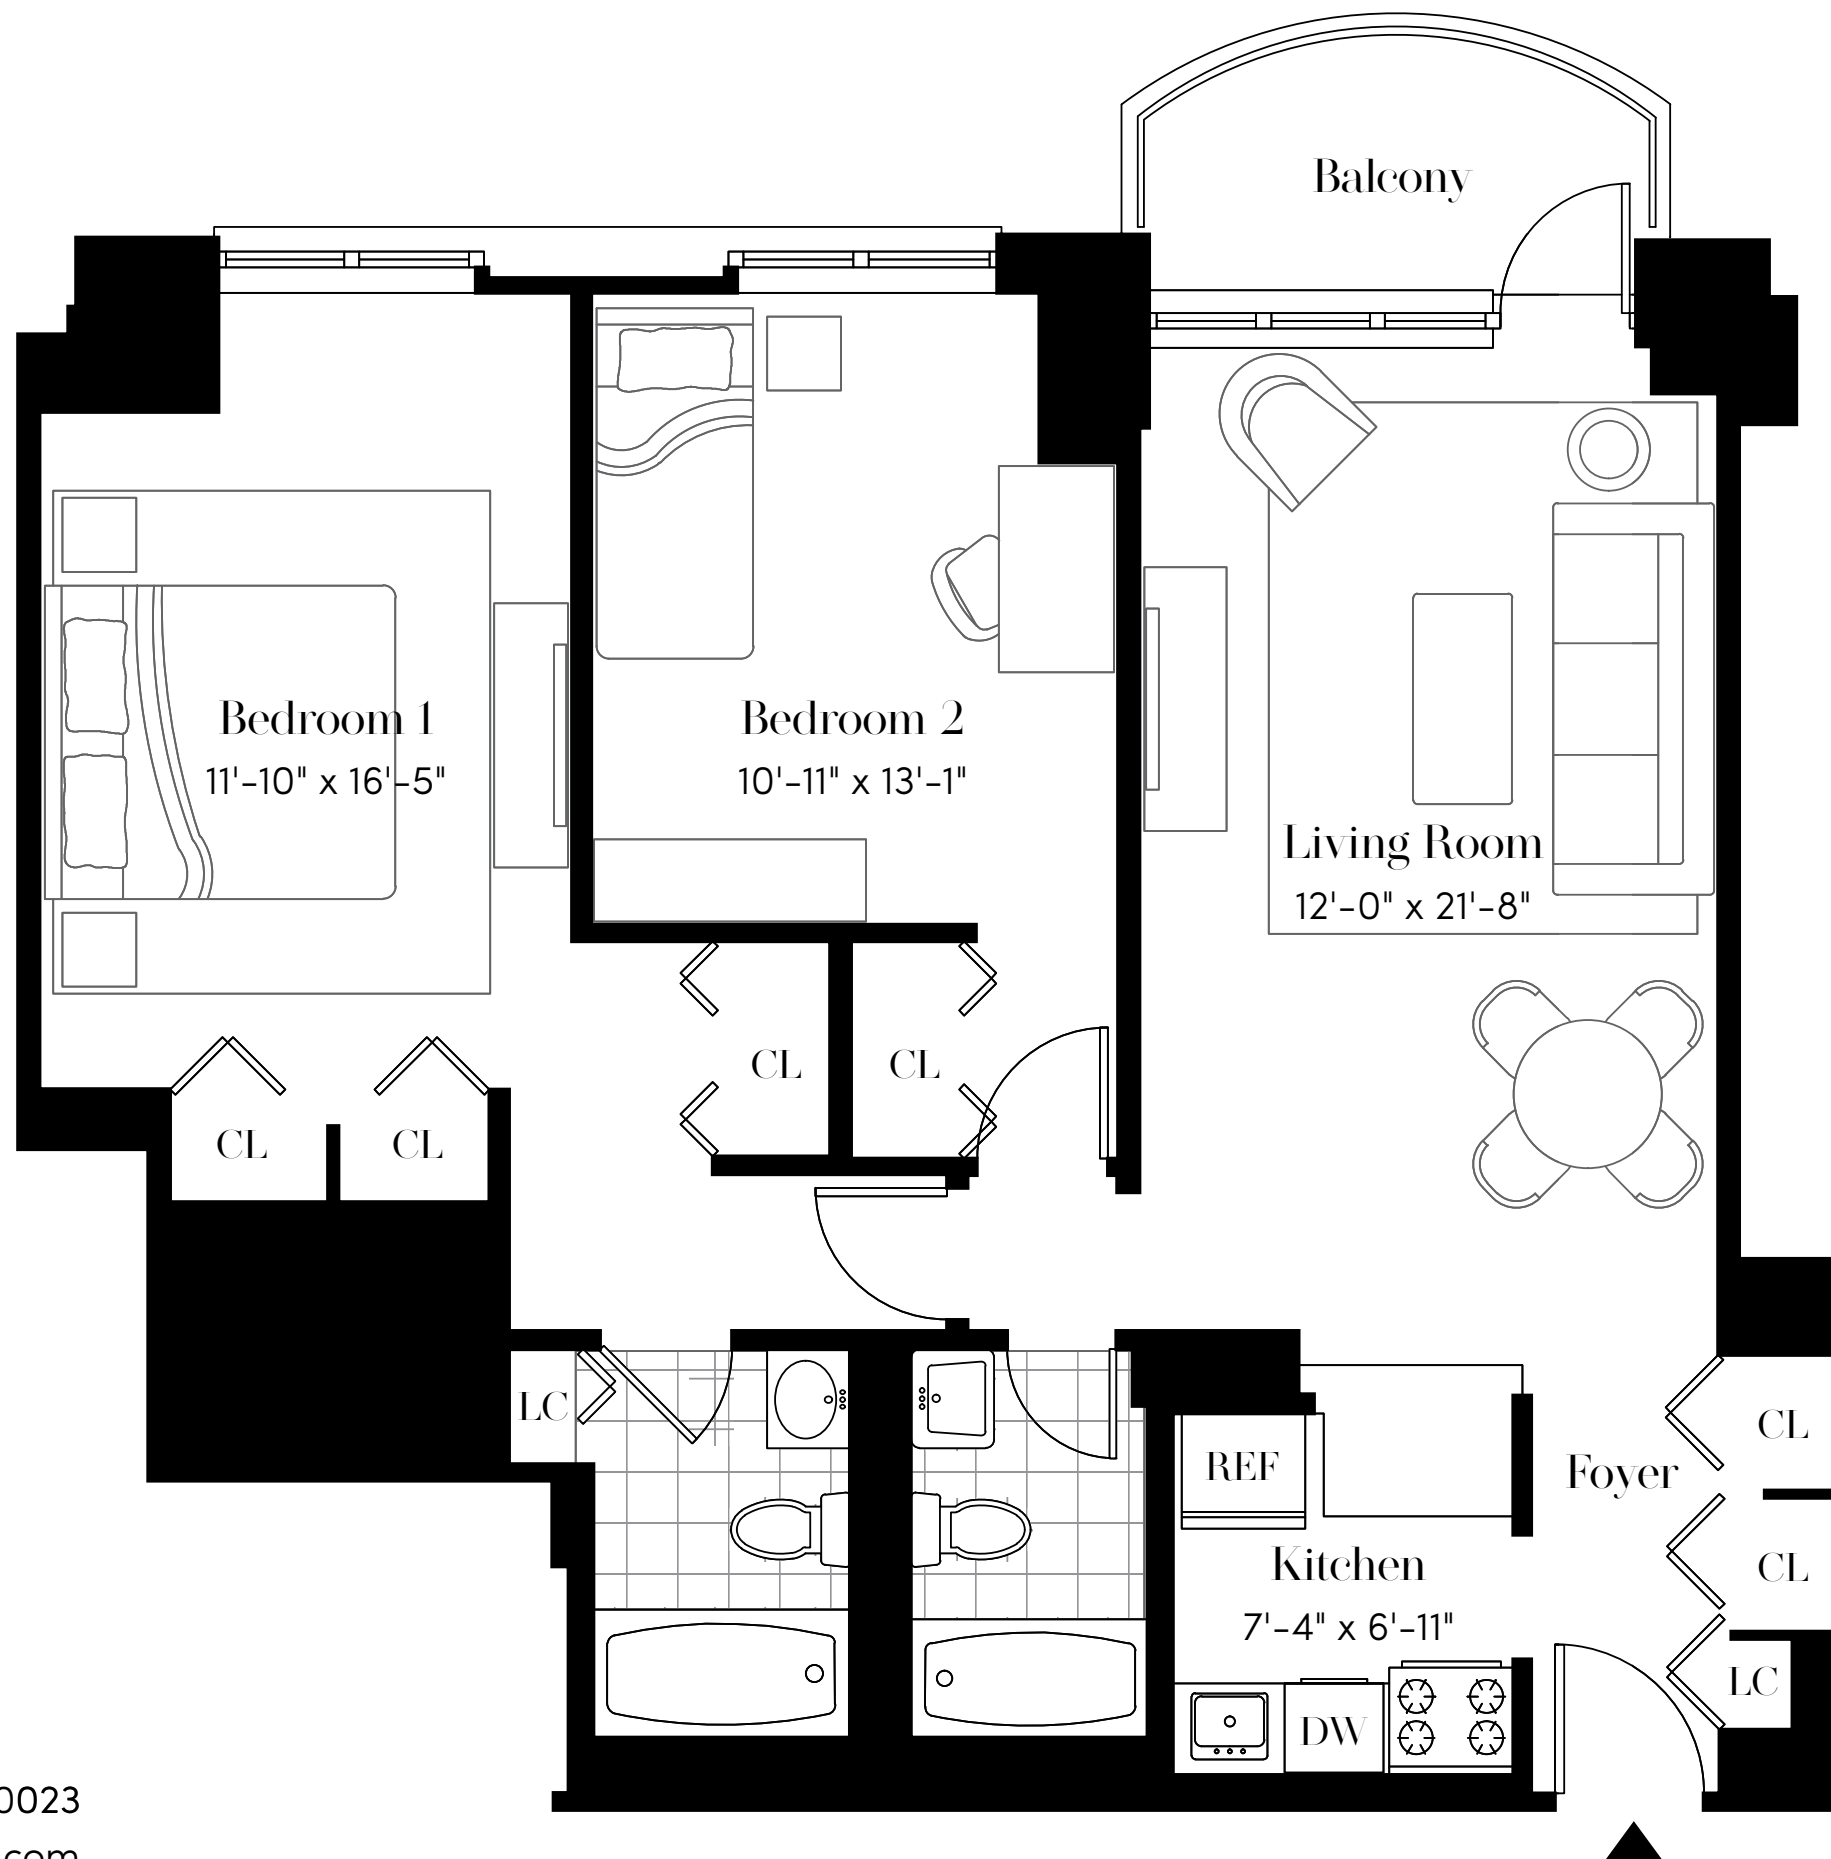

SOUTH PARK TOWER

# UNIT E

2 Bedrooms | 2 Bathrooms

45th - 48th Floor

124 West 60th Street, New York, NY 10023  
212.315.5560 | info@southparktower.com

**BRODSKY** ALL INFORMATION REGARDING THE FLOOR PLAN IS FROM SOURCES DEEMED RELIABLE. HOWEVER, THE BRODSKY ORGANIZATION CANNOT ASSURE ITS ACCURACY AND BEARS NO RESPONSIBILITY FOR ANY ERRORS, OMISSIONS OR MISSTATEMENTS. THE PLAN IS FOR APPROXIMATE PURPOSES ONLY AND SHOULD BE USED AS SUCH BY THE PROSPECTIVE RENTER. ALL DIMENSIONS ARE APPROXIMATE AND SHOULD BE RE-MEASURED INFORMATIONAL BY THE PROSPECTIVE RENTER FOR ABSOLUTE ACCURACY.