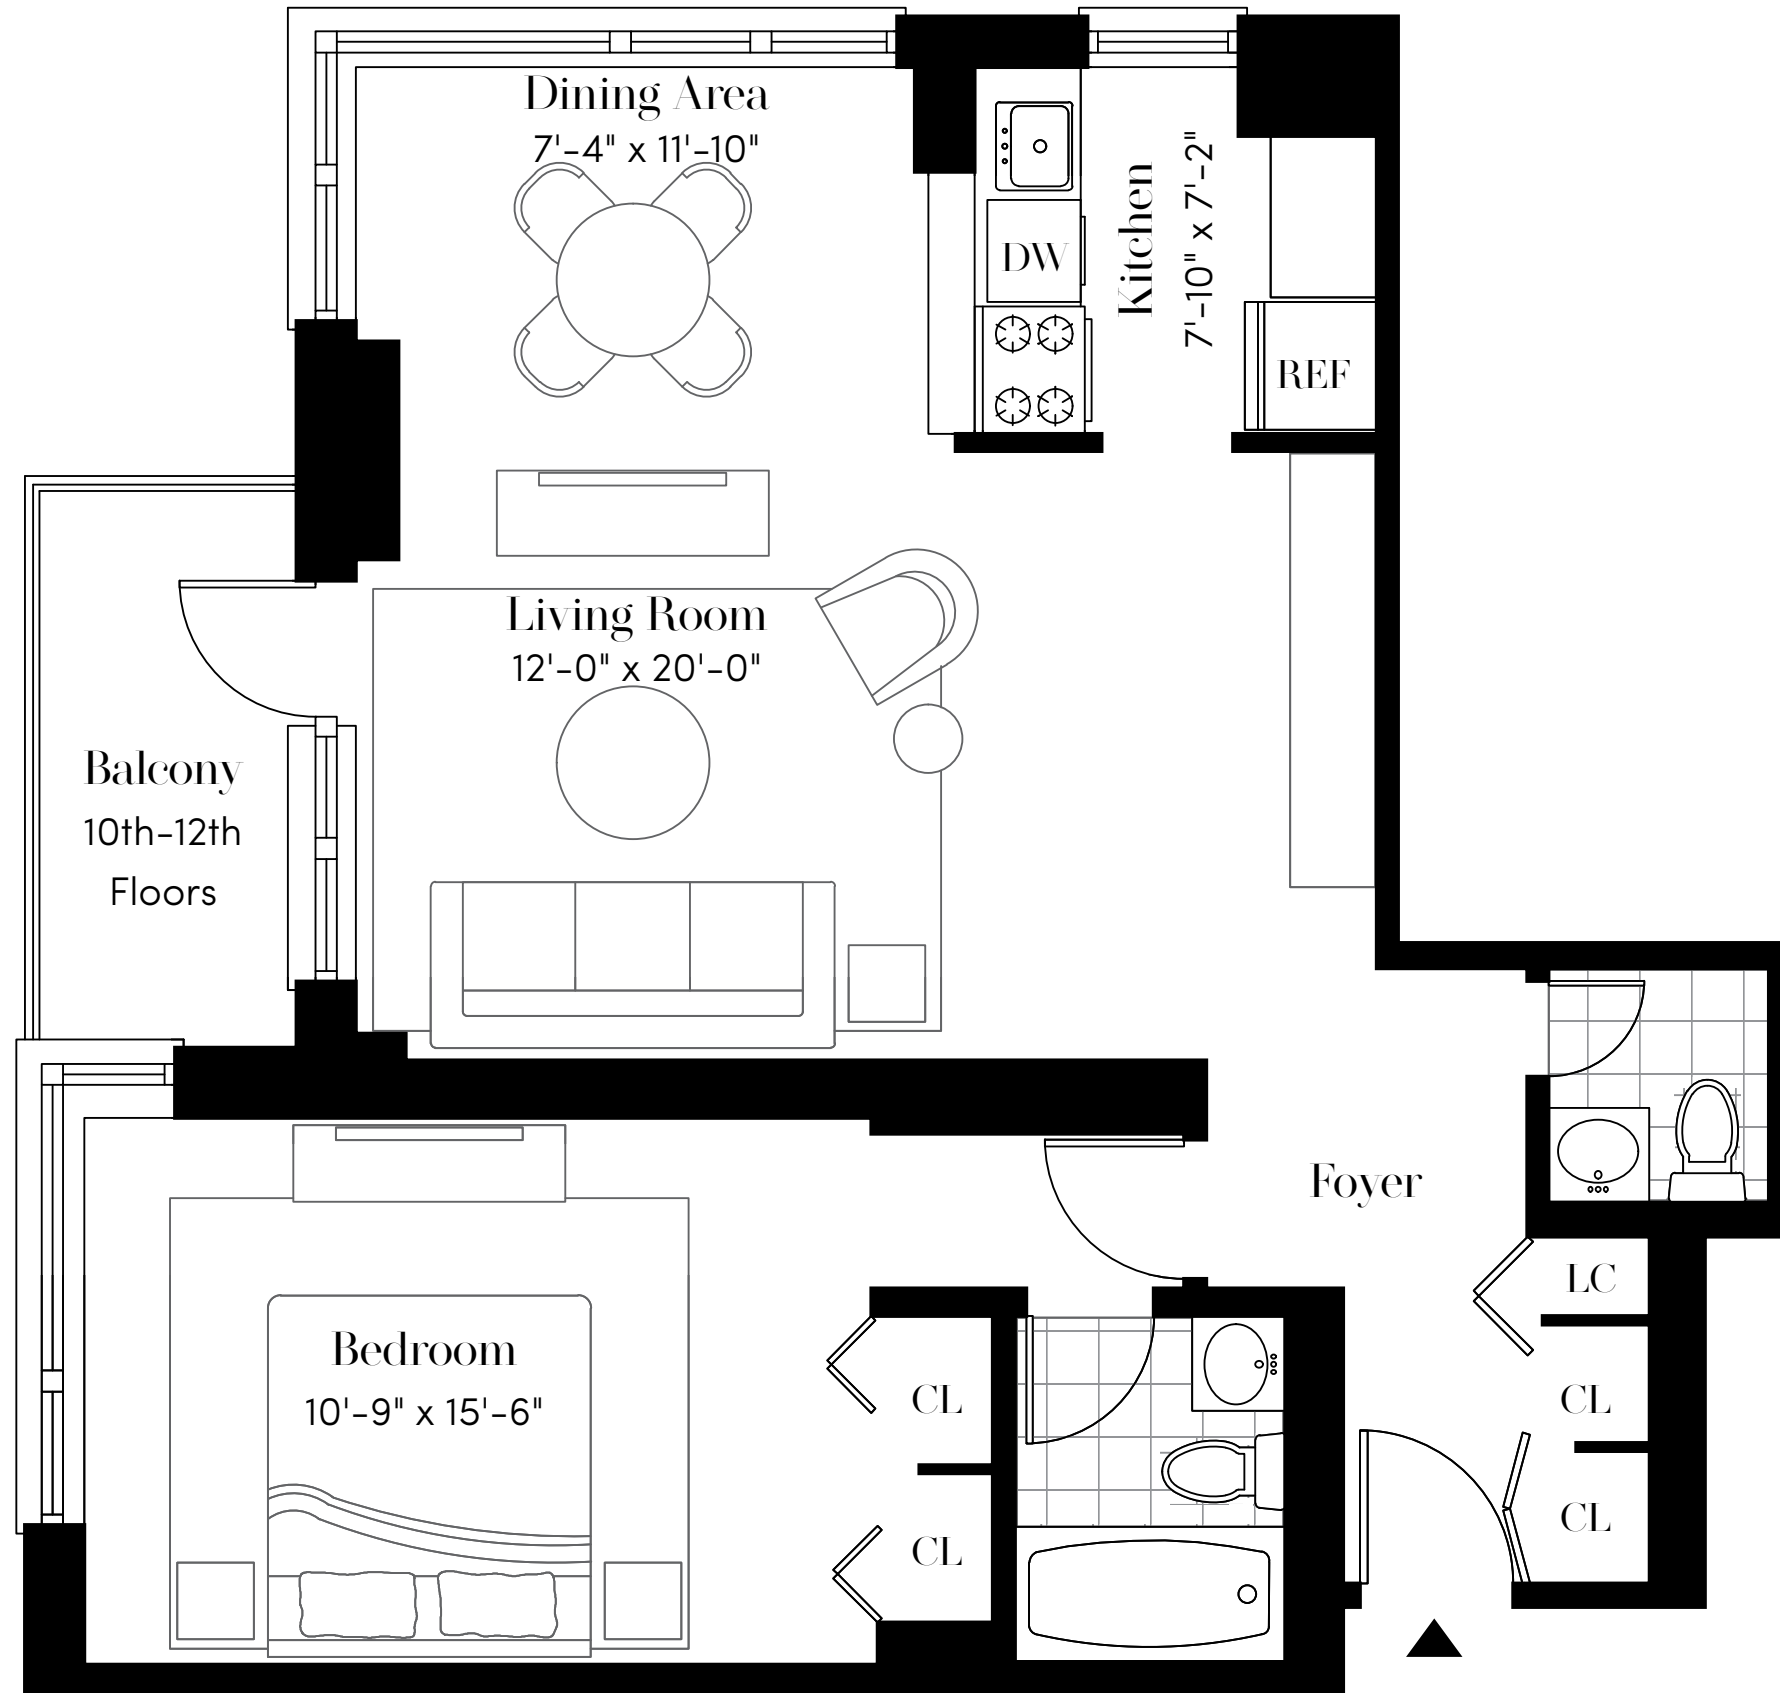

SOUTH PARK TOWER

UNIT E

1 Bedroom | 1.5 Bathrooms
10th - 20th Floor

124 West 60th Street, New York, NY 10023
212.315.5560 | info@southparktower.com

BRODSKY ALL INFORMATION REGARDING THE FLOOR PLAN IS FROM SOURCES DEEMED RELIABLE. HOWEVER, THE BRODSKY ORGANIZATION CANNOT ASSURE ITS ACCURACY AND BEARS NO RESPONSIBILITY FOR ANY ERRORS, OMISSIONS OR MISSTATEMENTS. THE PLAN IS FOR APPROXIMATE PURPOSES ONLY AND SHOULD BE USED AS SUCH BY THE PROSPECTIVE RENTER. ALL DIMENSIONS ARE APPROXIMATE AND SHOULD BE RE-MEASURED INFORMATIONAL BY THE PROSPECTIVE RENTER FOR ABSOLUTE ACCURACY.