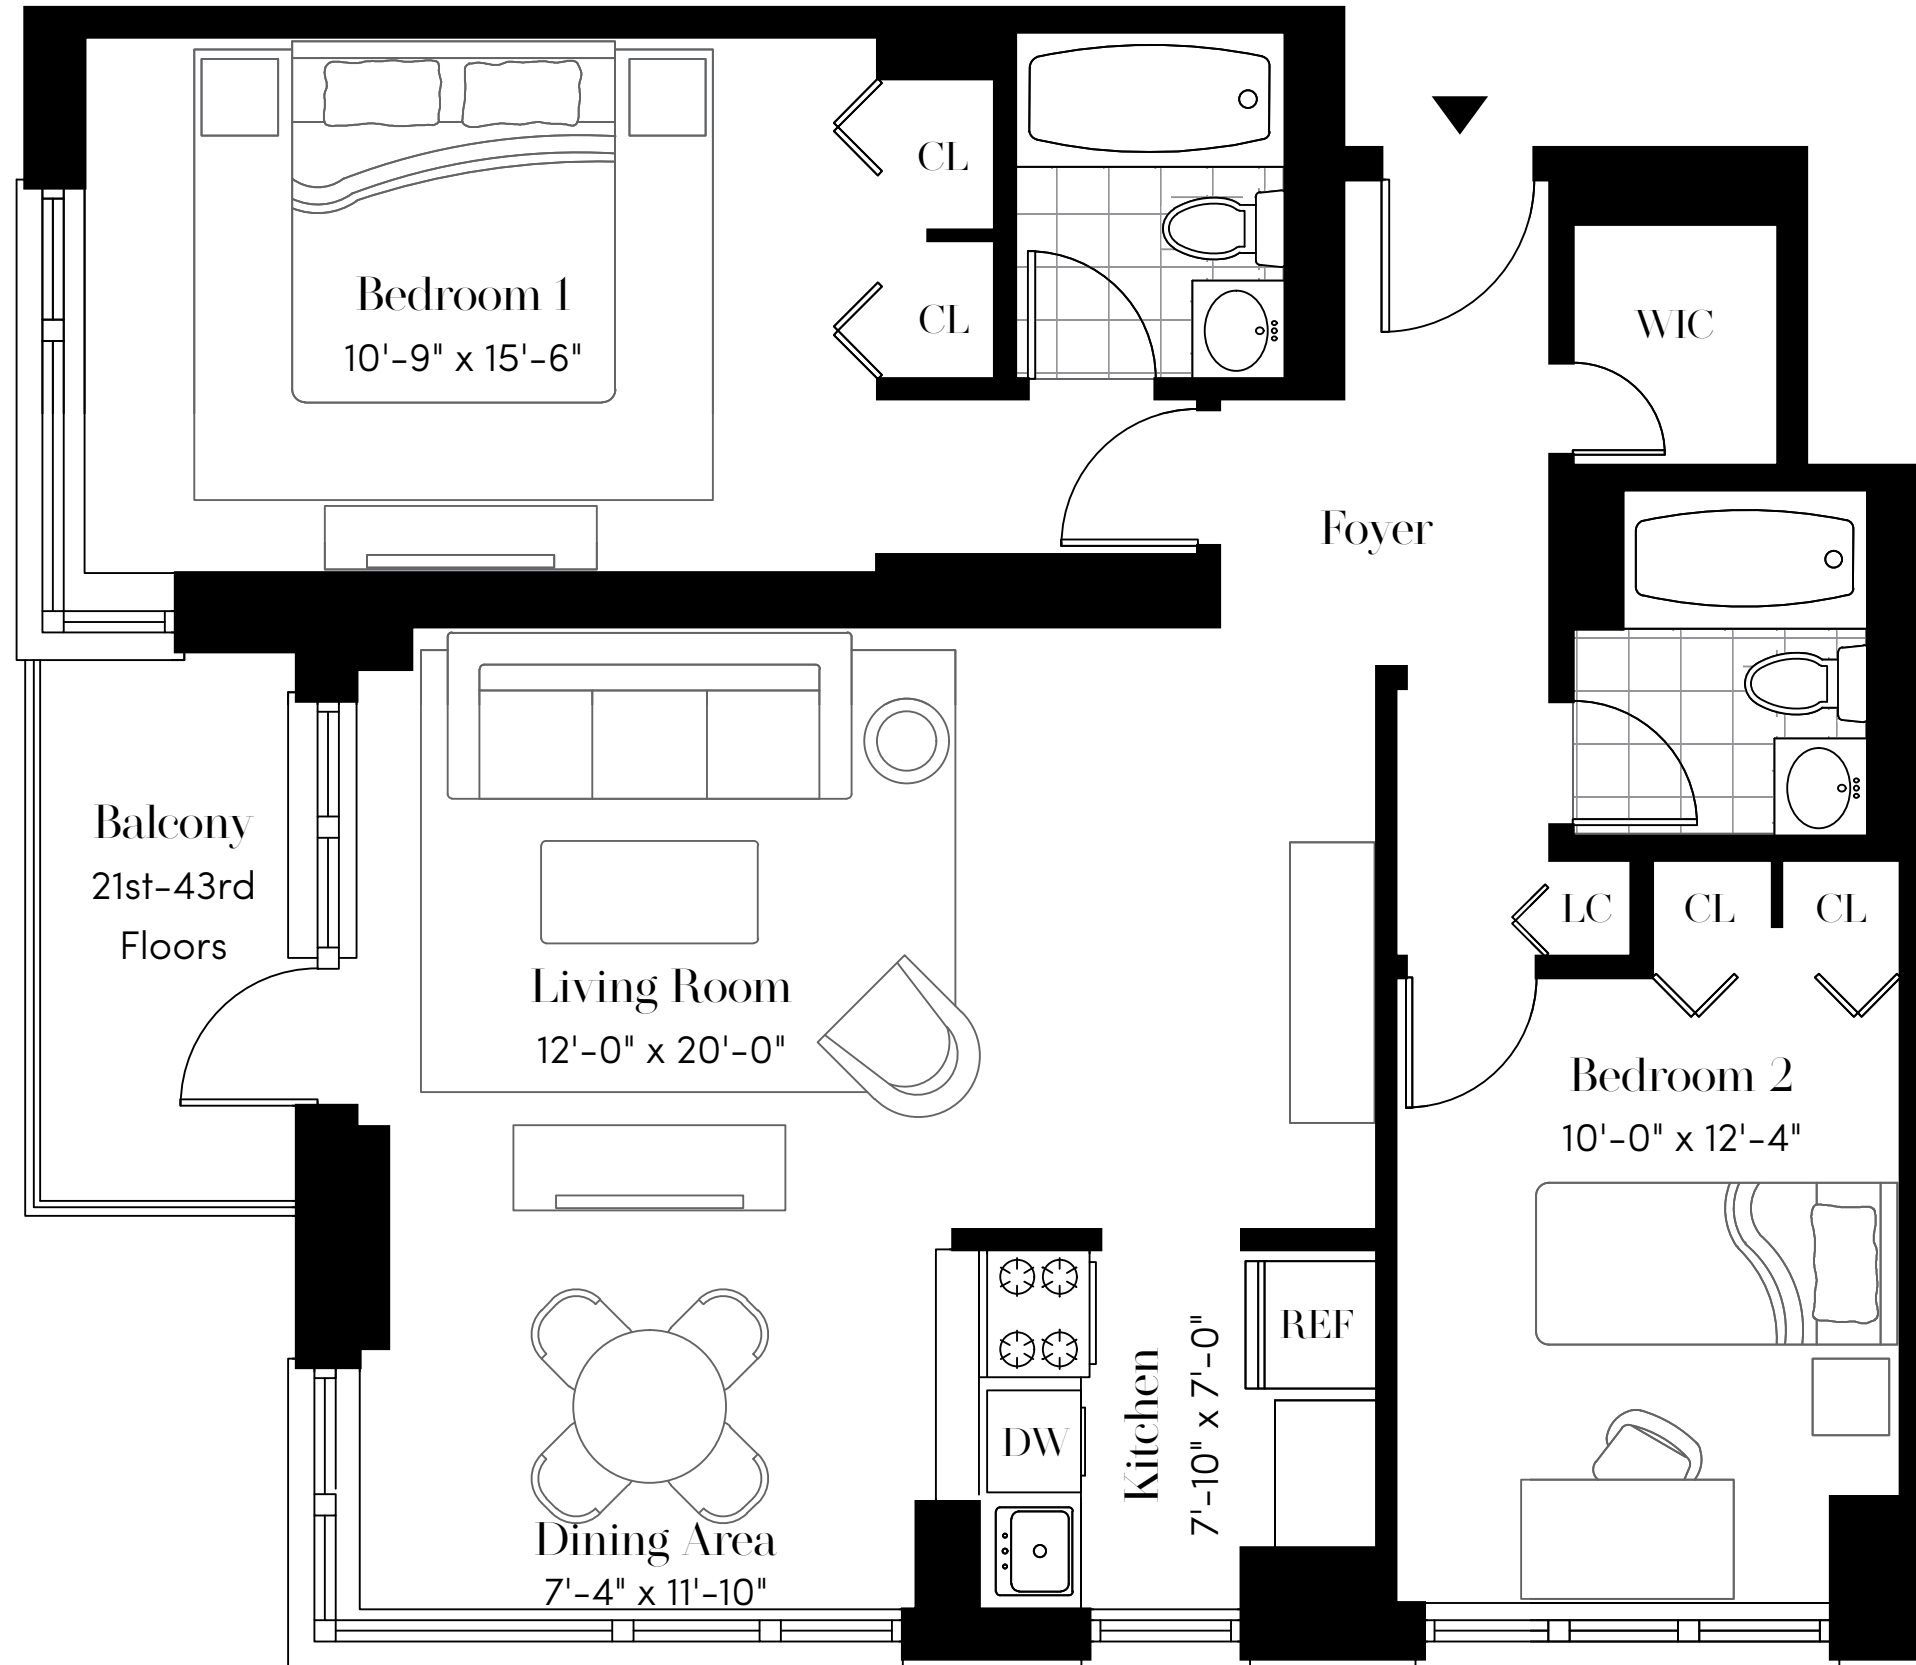

SOUTH PARK TOWER

UNIT D

2 Bedrooms | 2 Bathrooms

10th - 44th Floor

124 West 60th Street, New York, NY 10023

212.315.5560 | info@southparktower.com

BRODSKY ALL INFORMATION REGARDING THE FLOOR PLAN IS FROM SOURCES DEEMED RELIABLE. HOWEVER, THE BRODSKY ORGANIZATION CANNOT ASSURE ITS ACCURACY AND BEARS NO RESPONSIBILITY FOR ANY ERRORS, OMISSIONS OR MISSTATEMENTS. THE PLAN IS FOR APPROXIMATE PURPOSES ONLY AND SHOULD BE USED AS SUCH BY THE PROSPECTIVE RENTER. ALL DIMENSIONS ARE APPROXIMATE AND SHOULD BE RE-MEASURED INFORMATIONAL BY THE PROSPECTIVE RENTER FOR ABSOLUTE ACCURACY.